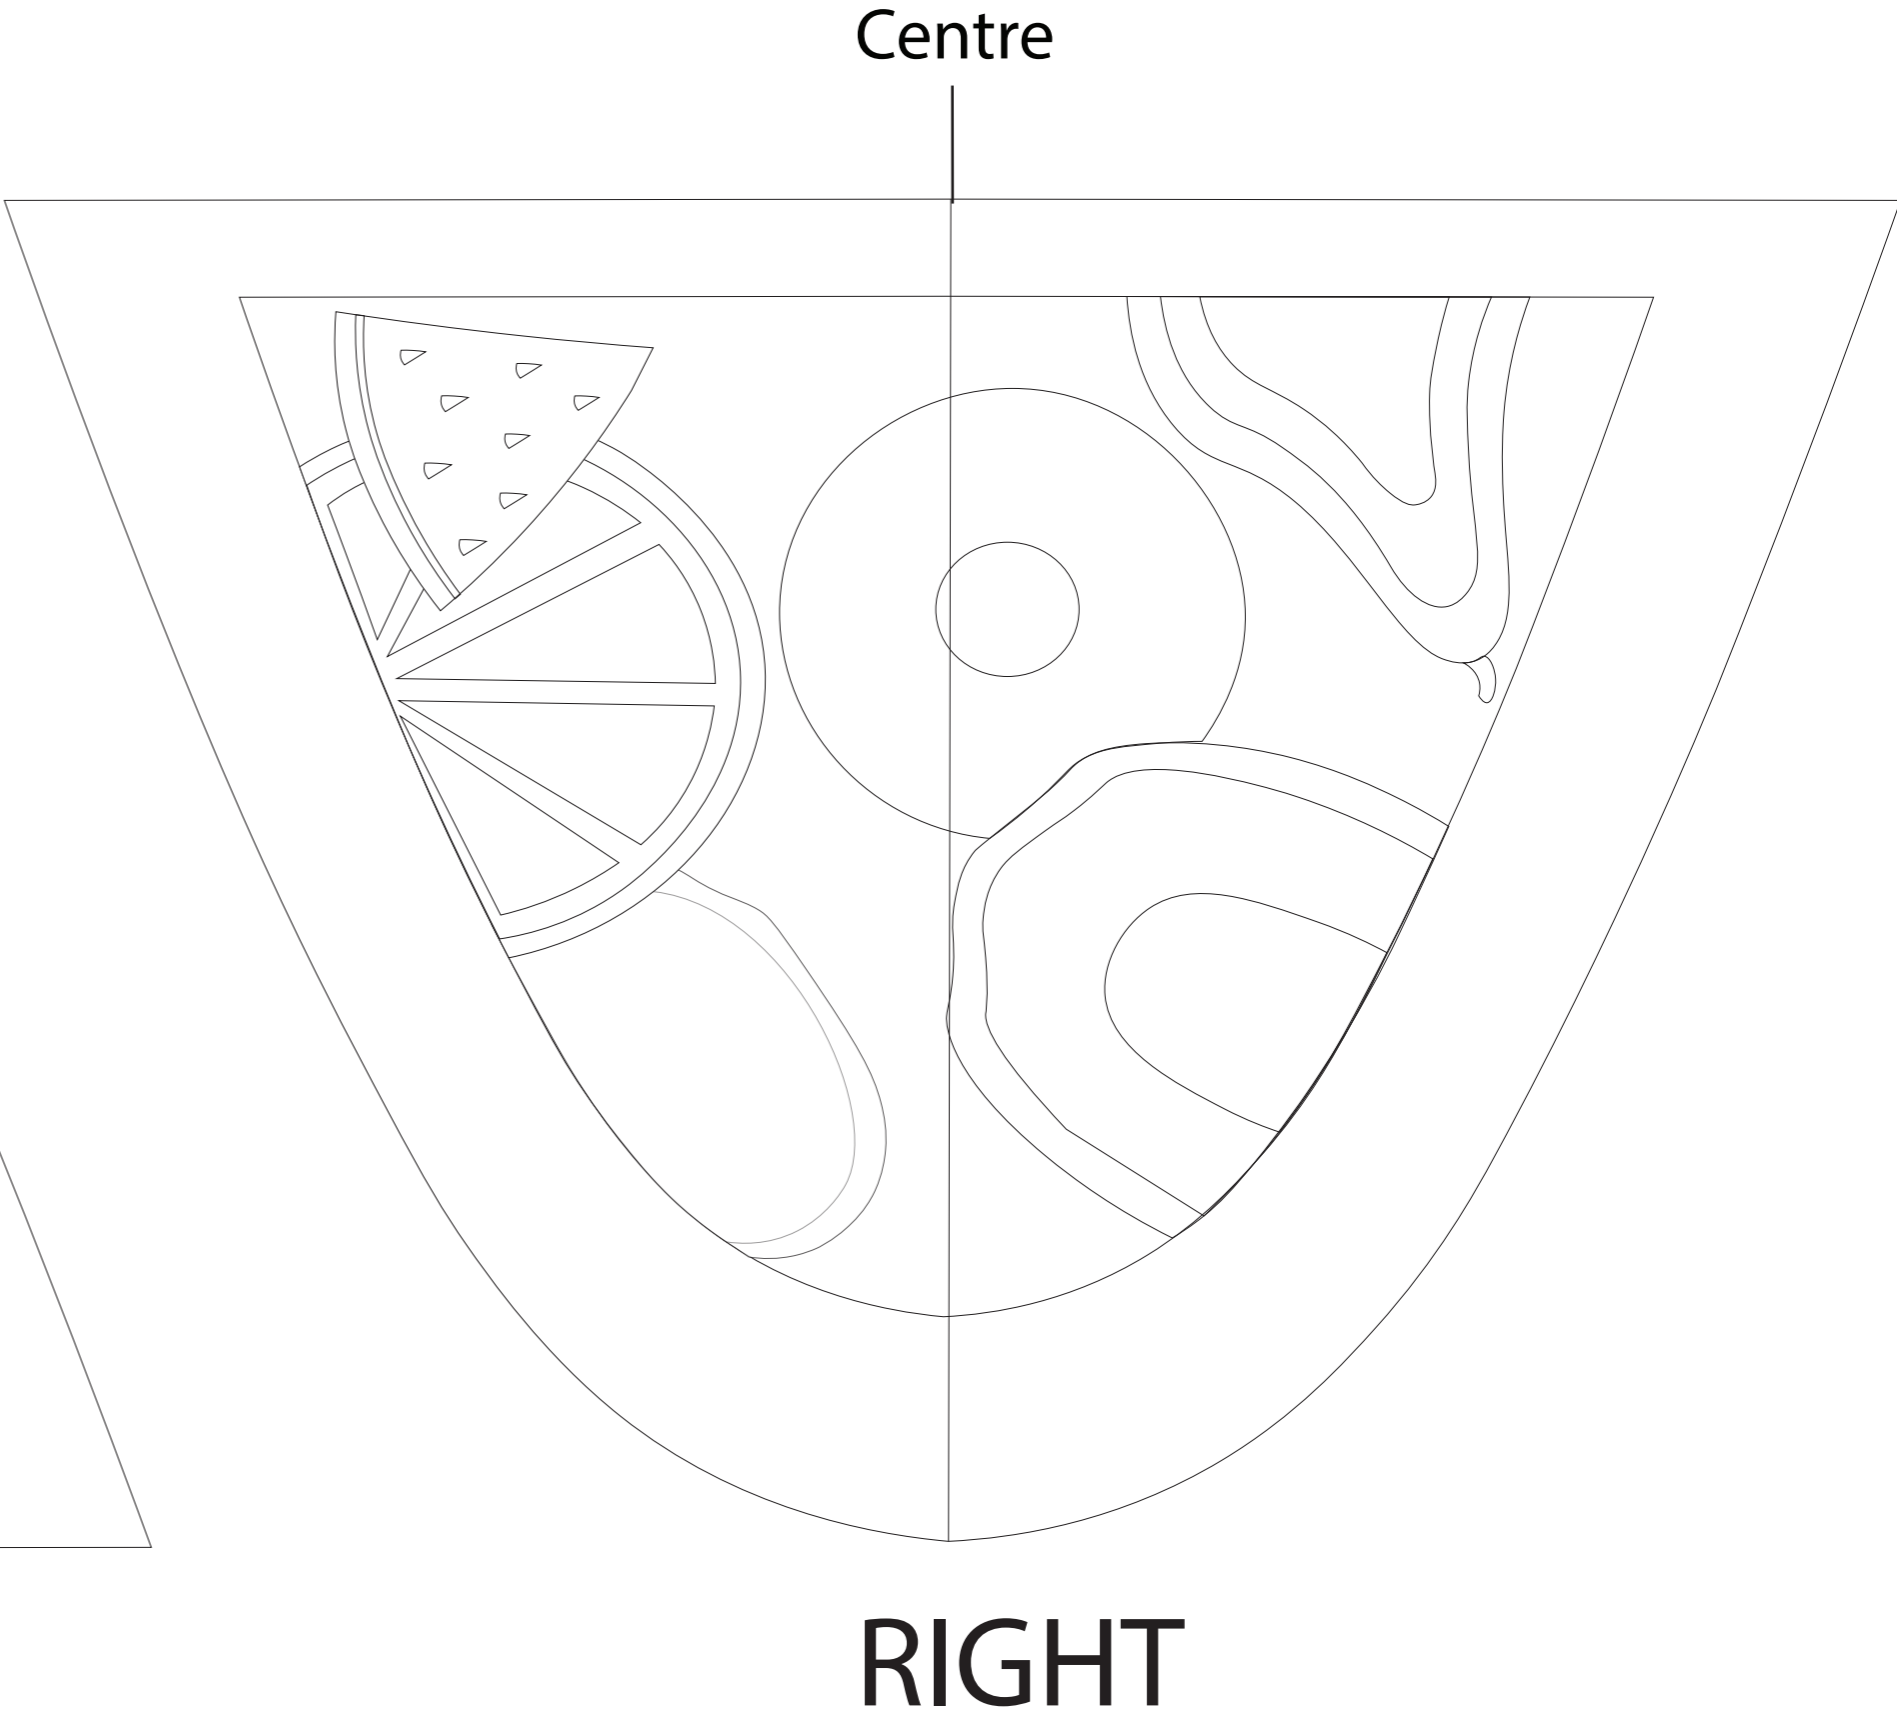

**PATTERN - Quirky Punch Mules**  
**SIZE- 37/38**

**Upper**

**Lining**

# PATTERN - Quirky Punch Mules

SIZE- 39/40

## Upper

LEFT

RIGHT

---

## Lining

PATTERN - Quirky Punch Mules  
SIZE- 41/42

Upper

Lining