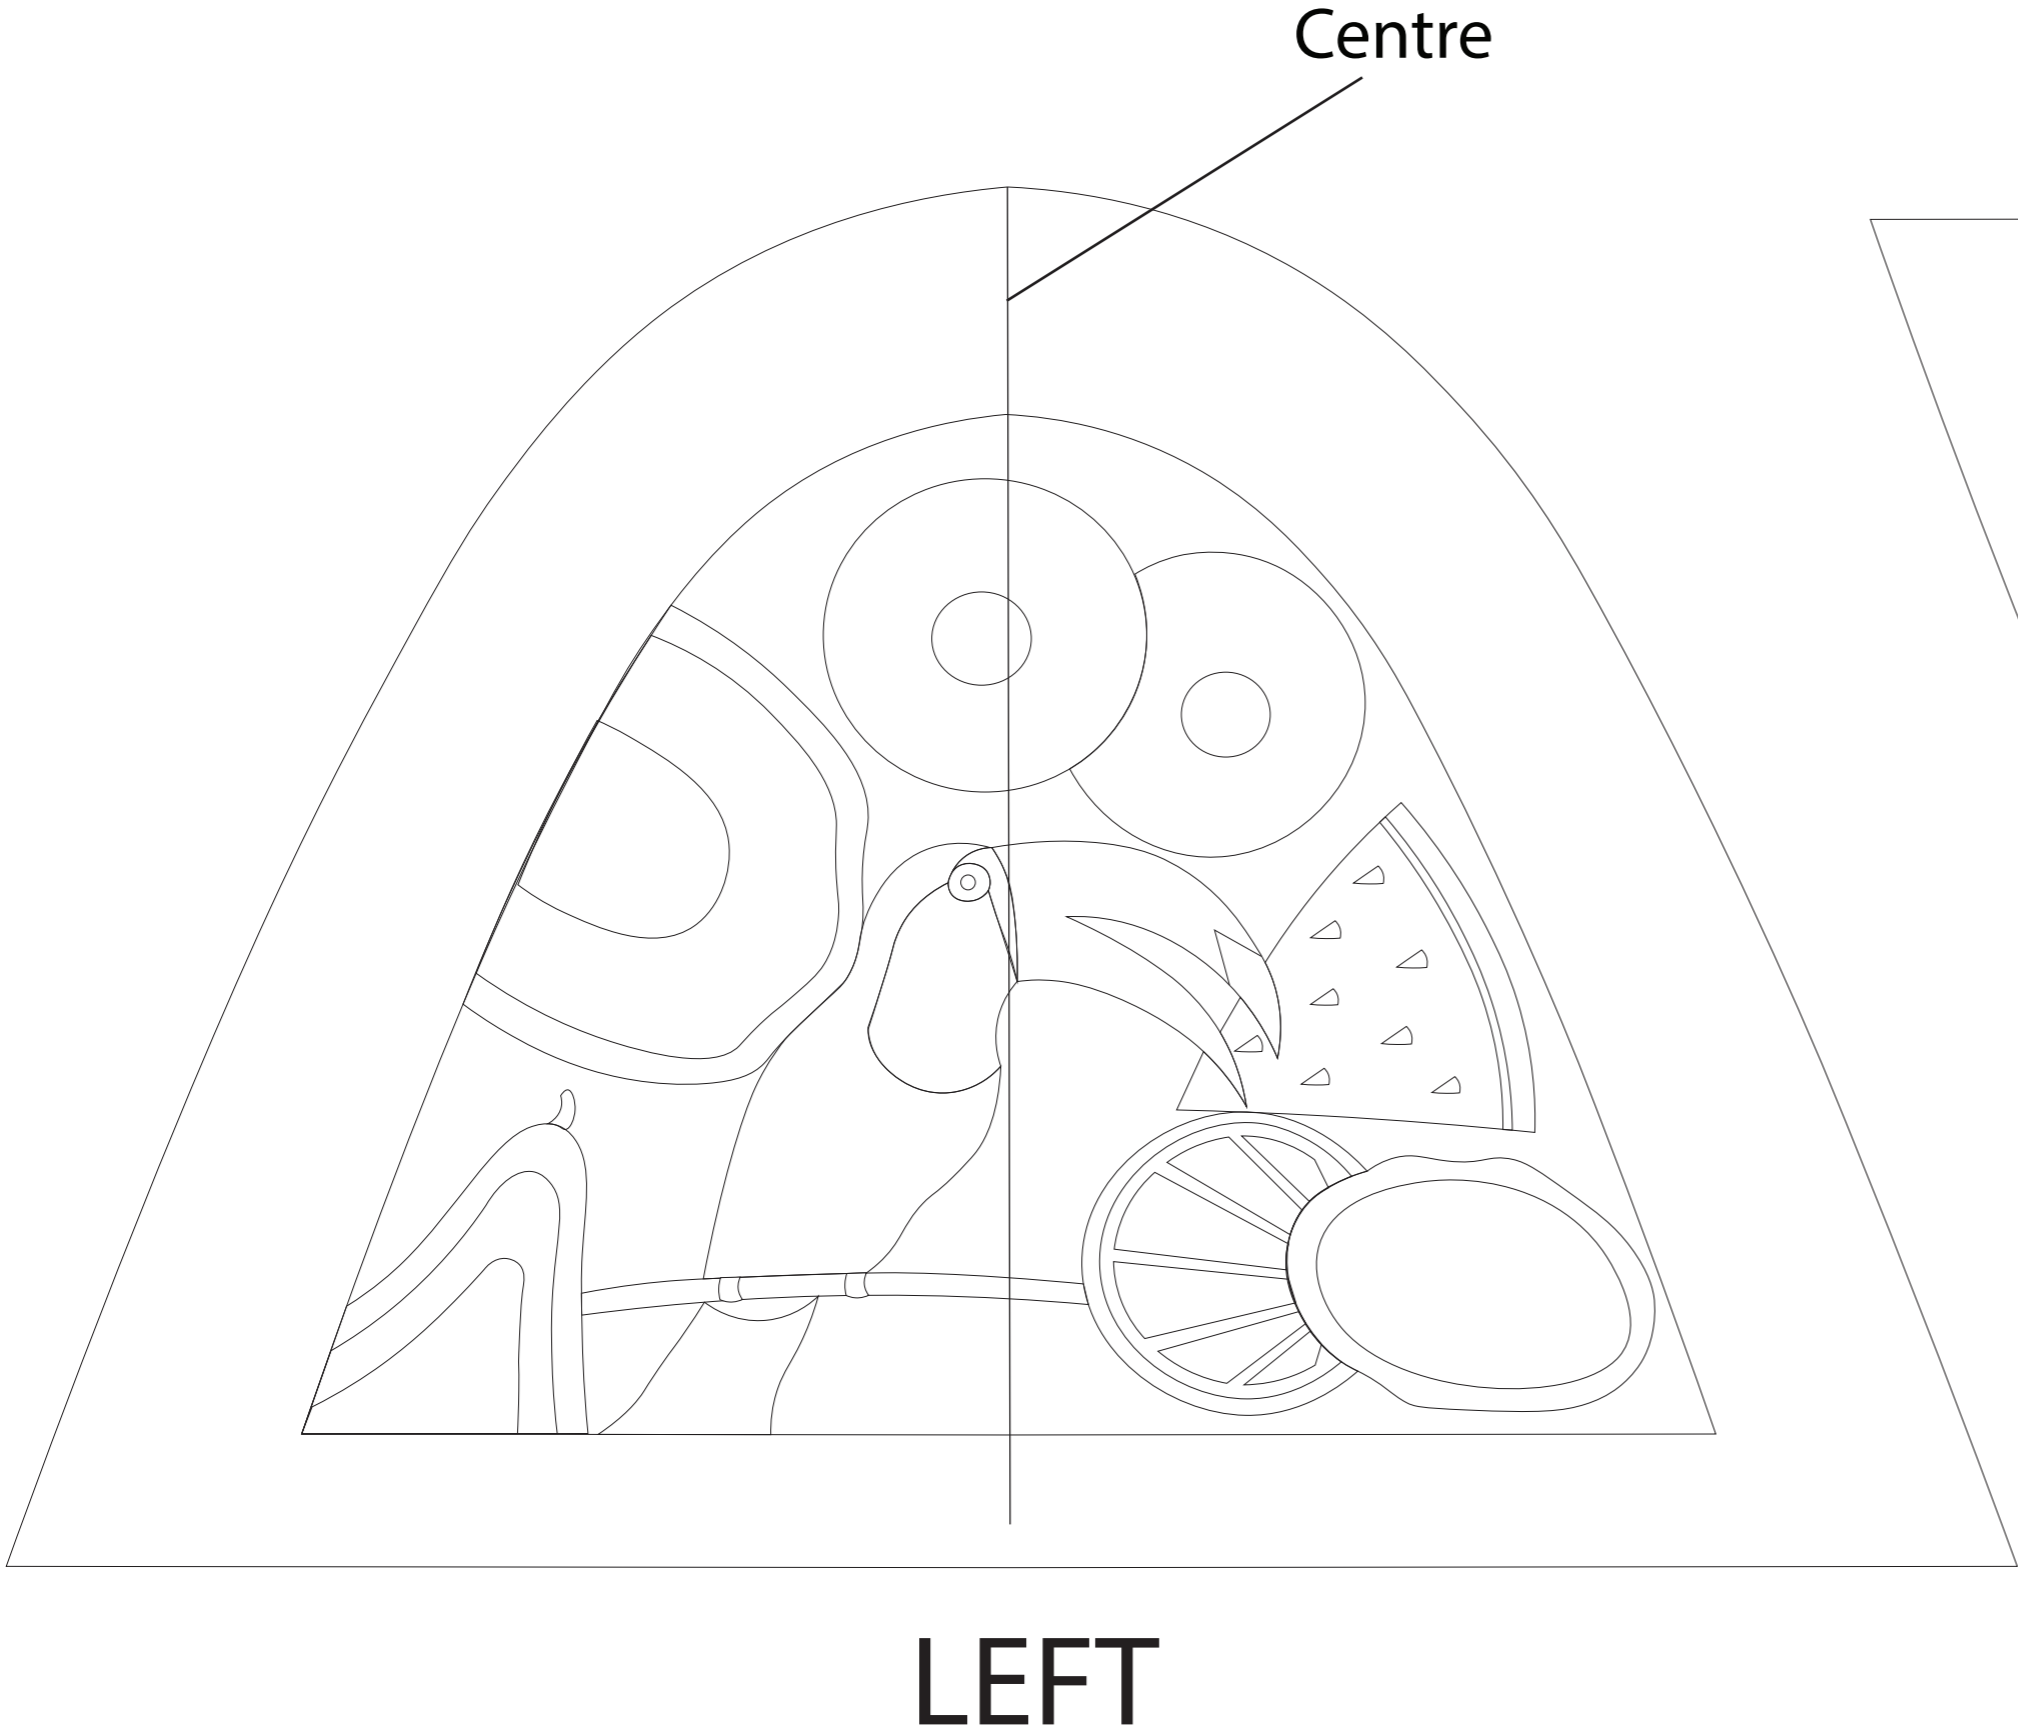

**PATTERN - Quirky Punch Mules**  
**SIZE- 37/38**

**Upper**

**Lining**

# PATTERN - Quirky Punch Mules

SIZE- 39/40

## Upper

LEFT

RIGHT

---

## Lining

PATTERN - Quirky Punch Mules  
SIZE- 41/42

Upper

Lining