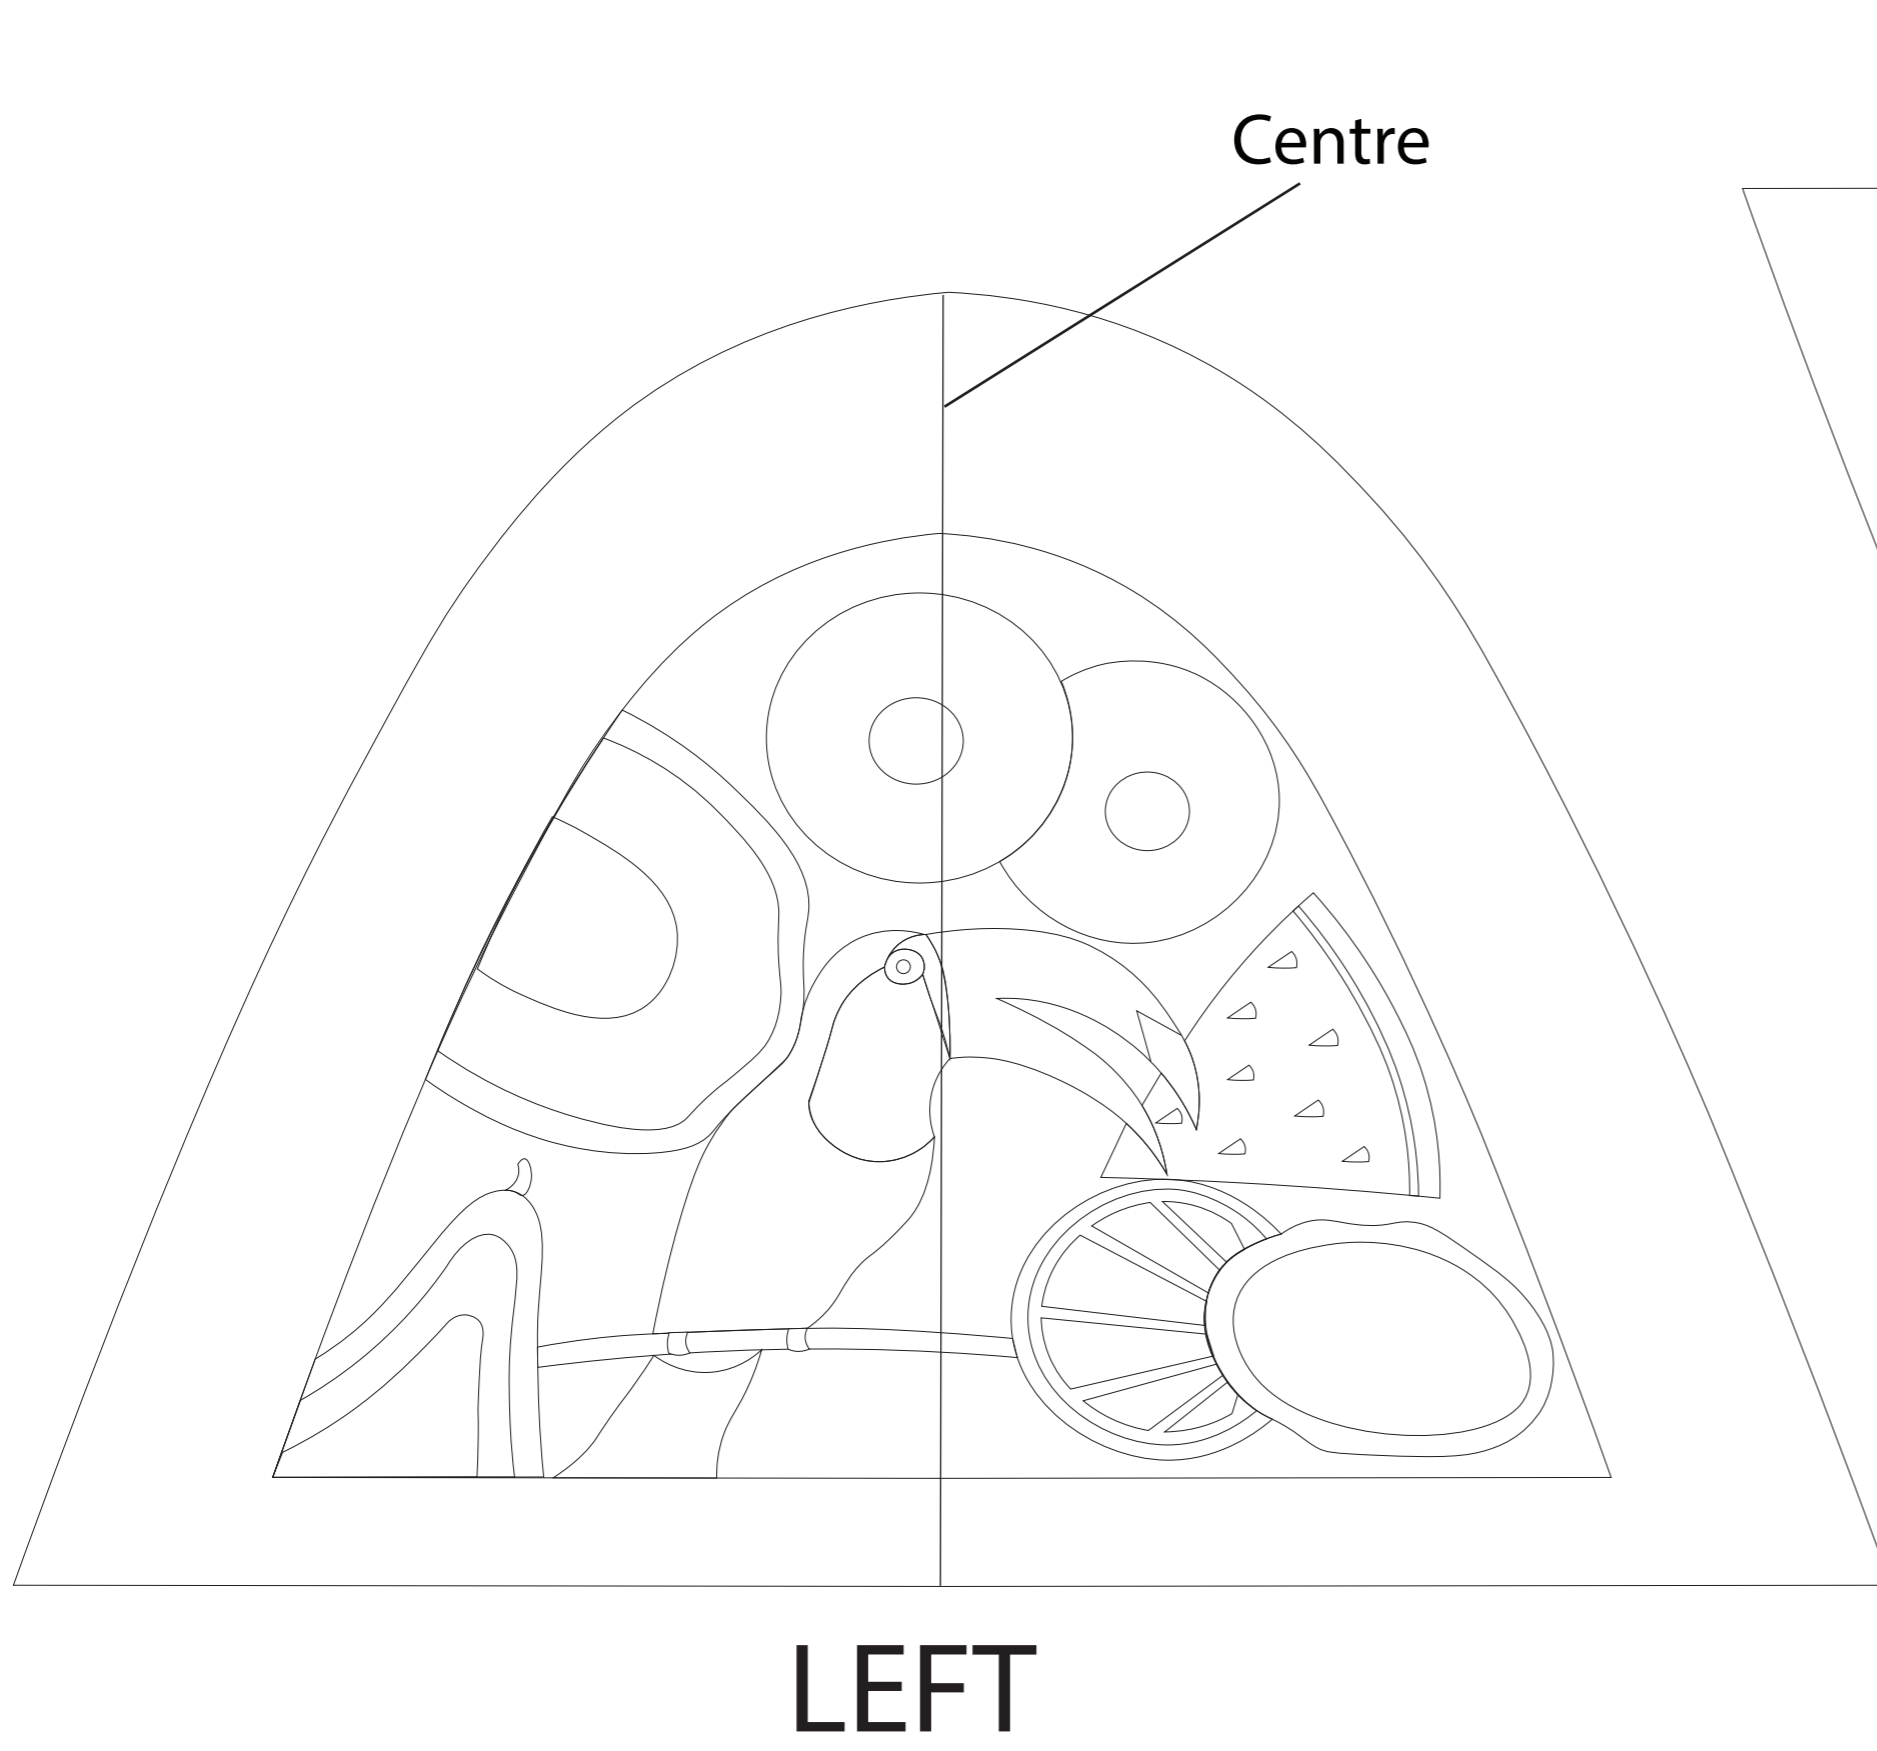

**PATTERN - Quirky Punch Mules**  
**SIZE- 37/38**

**Upper**

**Lining**

# PATTERN - Quirky Punch Mules

SIZE- 39/40

## Upper

LEFT

RIGHT

---

## Lining

PATTERN - Quirky Punch Mules  
SIZE- 41/42

Upper

Lining