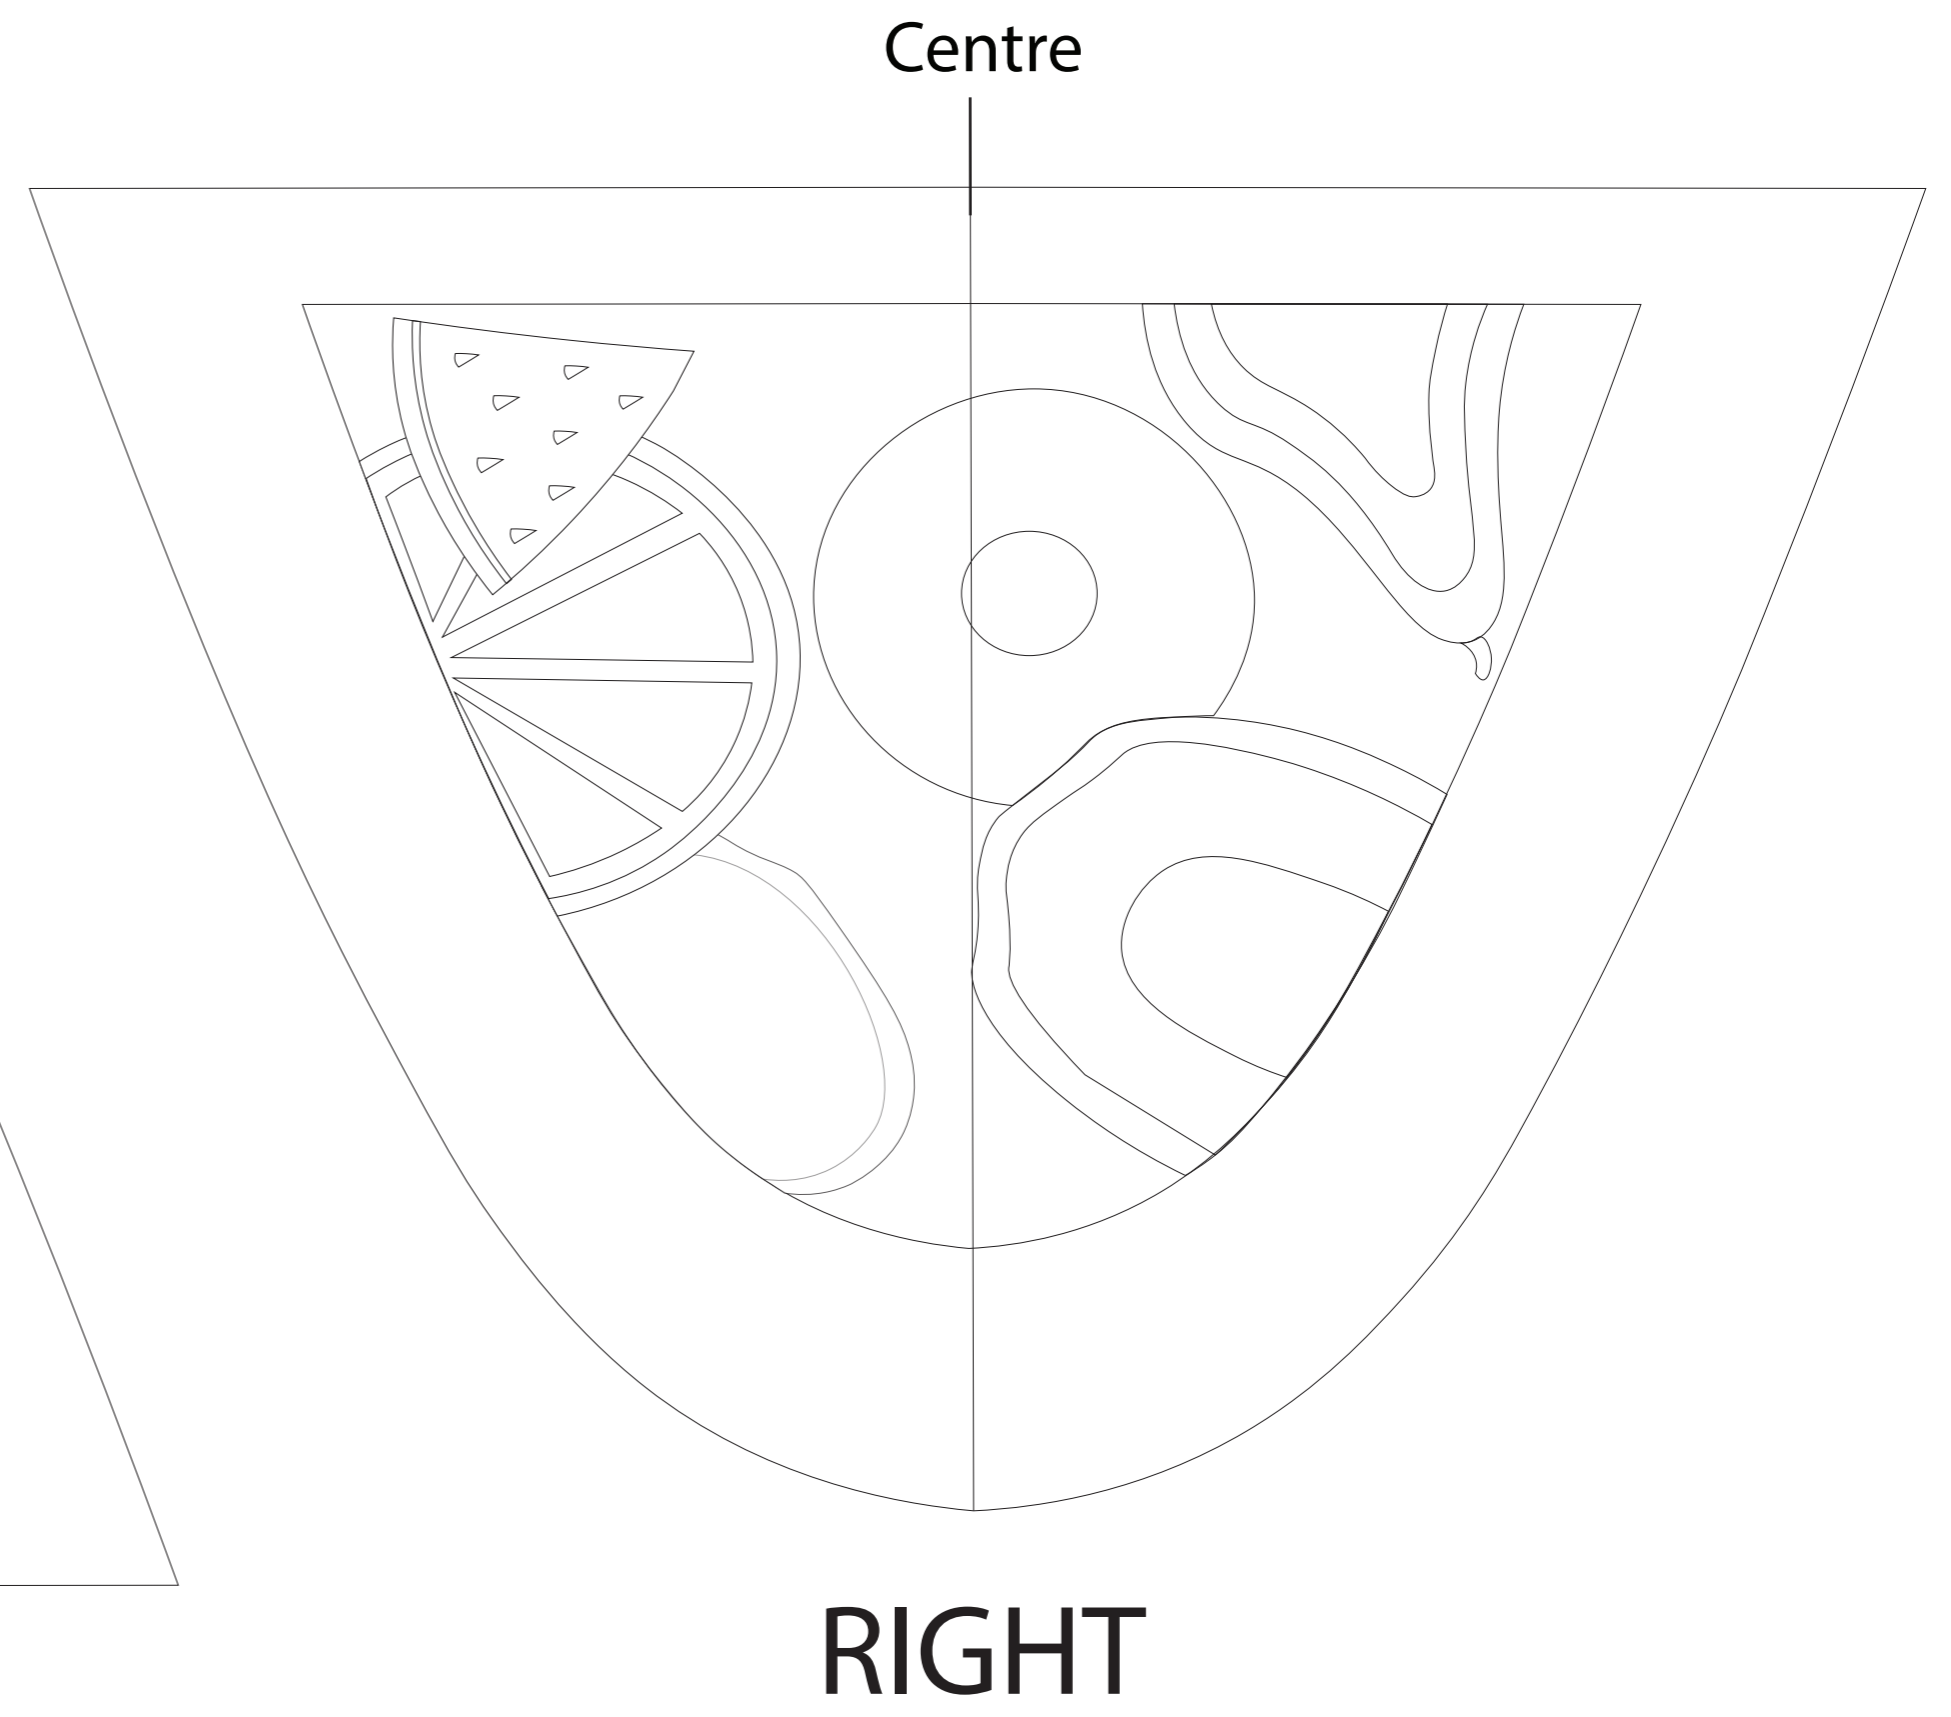

**PATTERN - Quirky Punch Mules**  
**SIZE- 37/38**

**Upper**

**Lining**

# PATTERN - Quirky Punch Mules

SIZE- 39/40

## Upper

LEFT

RIGHT

---

## Lining

PATTERN - Quirky Punch Mules  
SIZE- 41/42

Upper

Lining