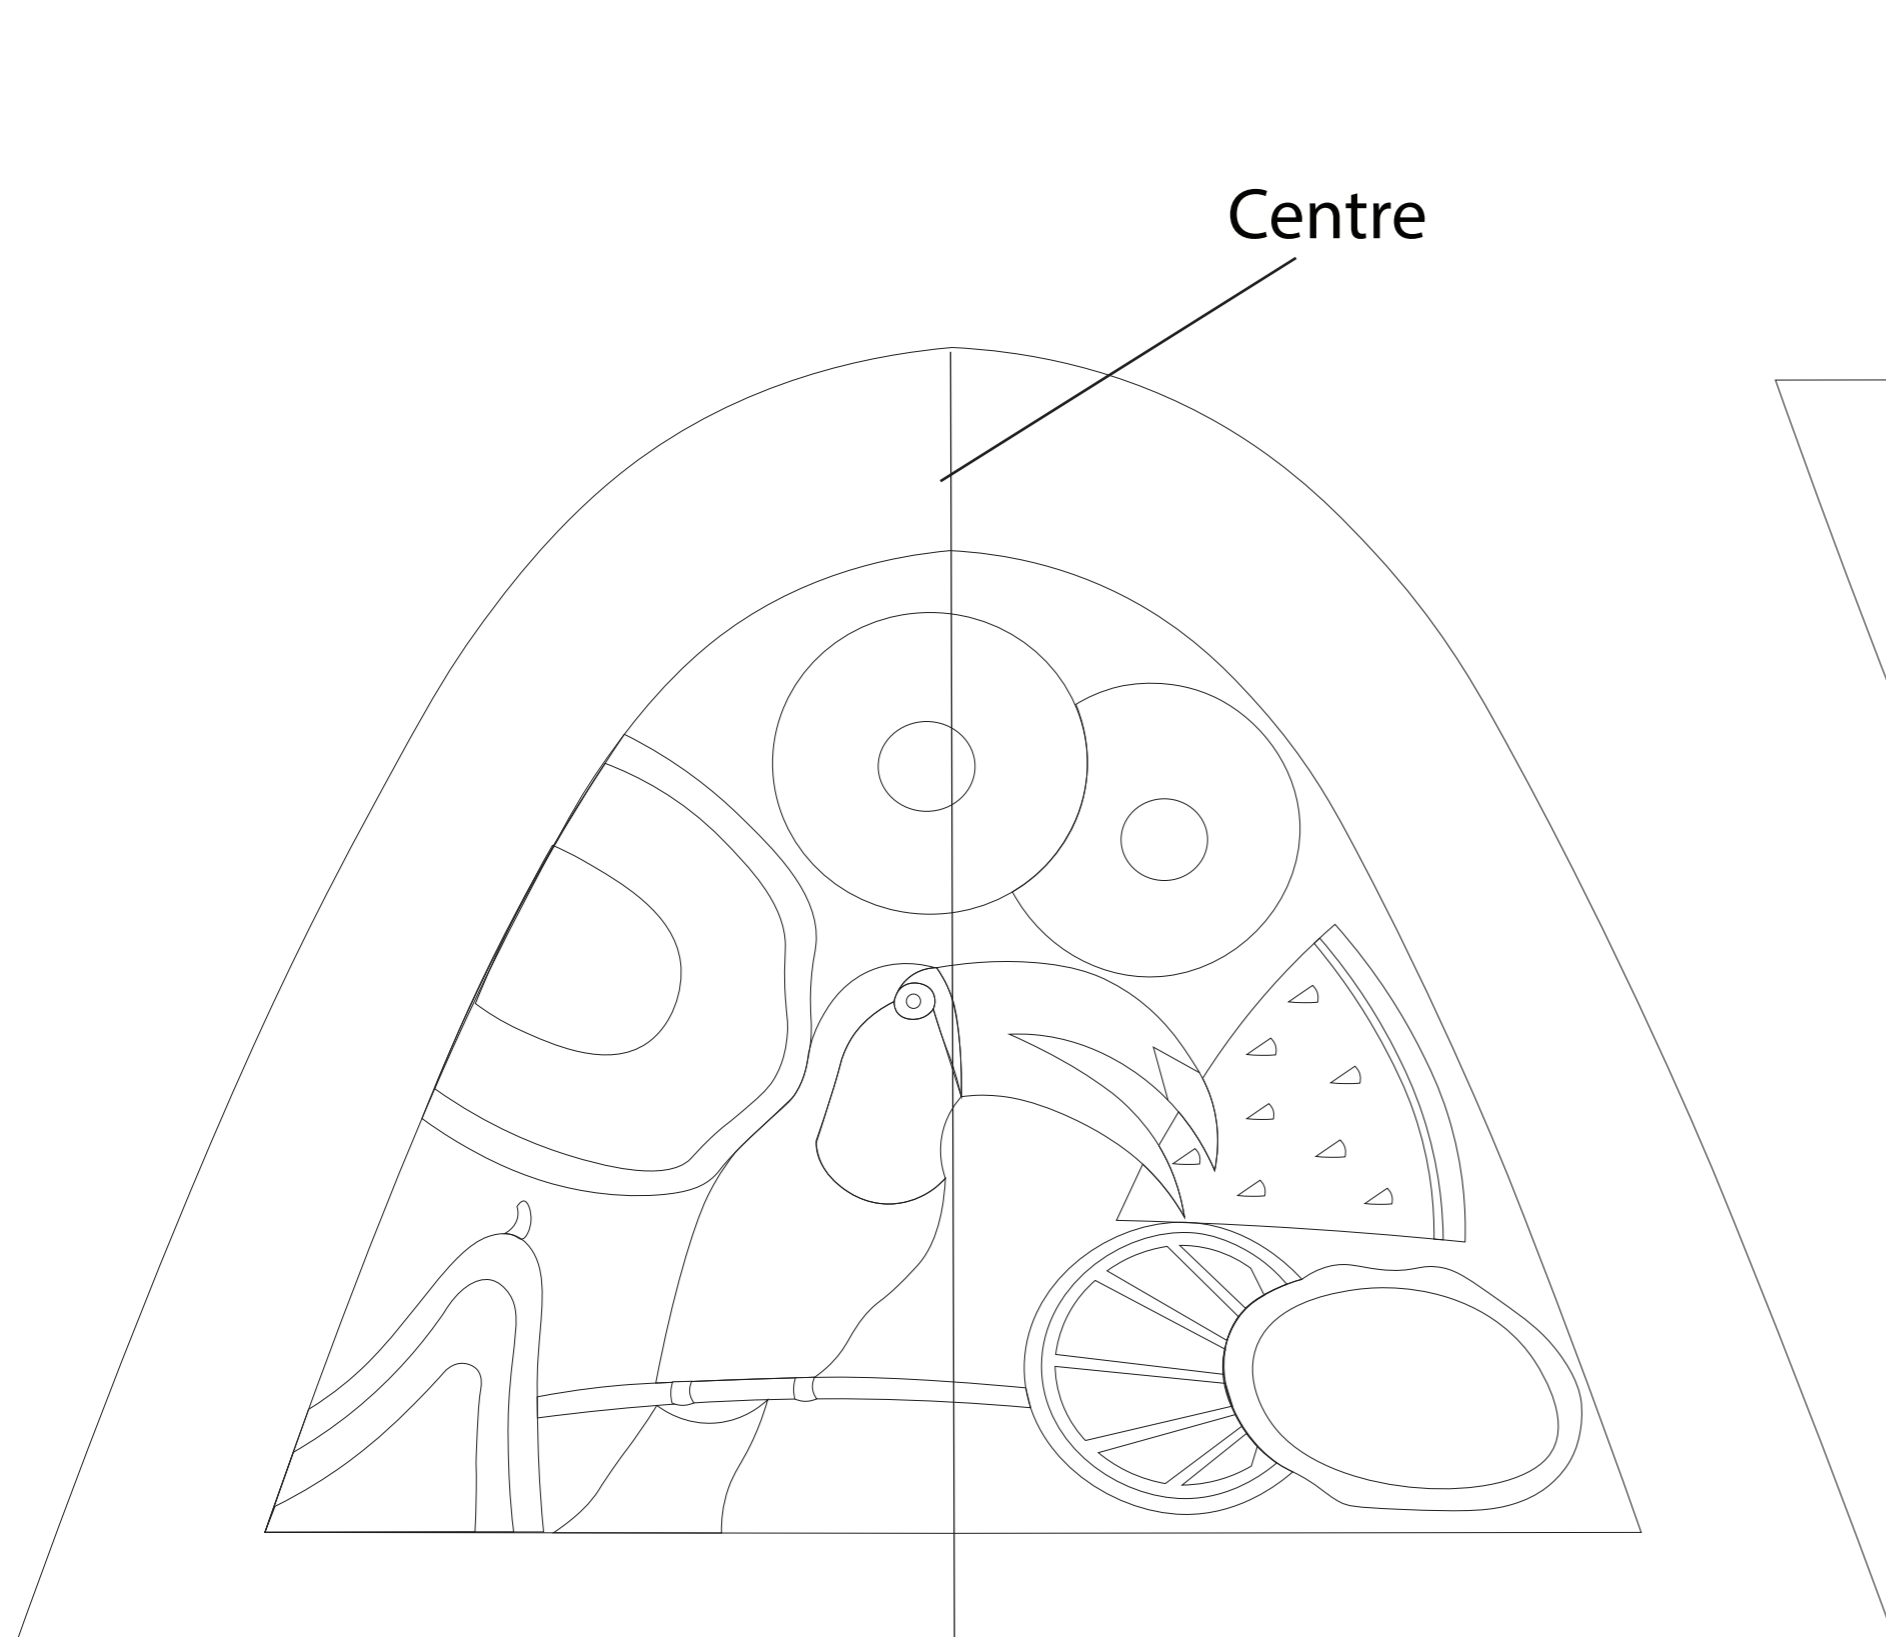

**PATTERN - Quirky Punch Mules**  
**SIZE- 37/38**

**Upper**

**Lining**

# PATTERN - Quirky Punch Mules

SIZE- 39/40

## Upper

LEFT

RIGHT

---

## Lining

PATTERN - Quirky Punch Mules  
SIZE- 41/42

Upper

Lining