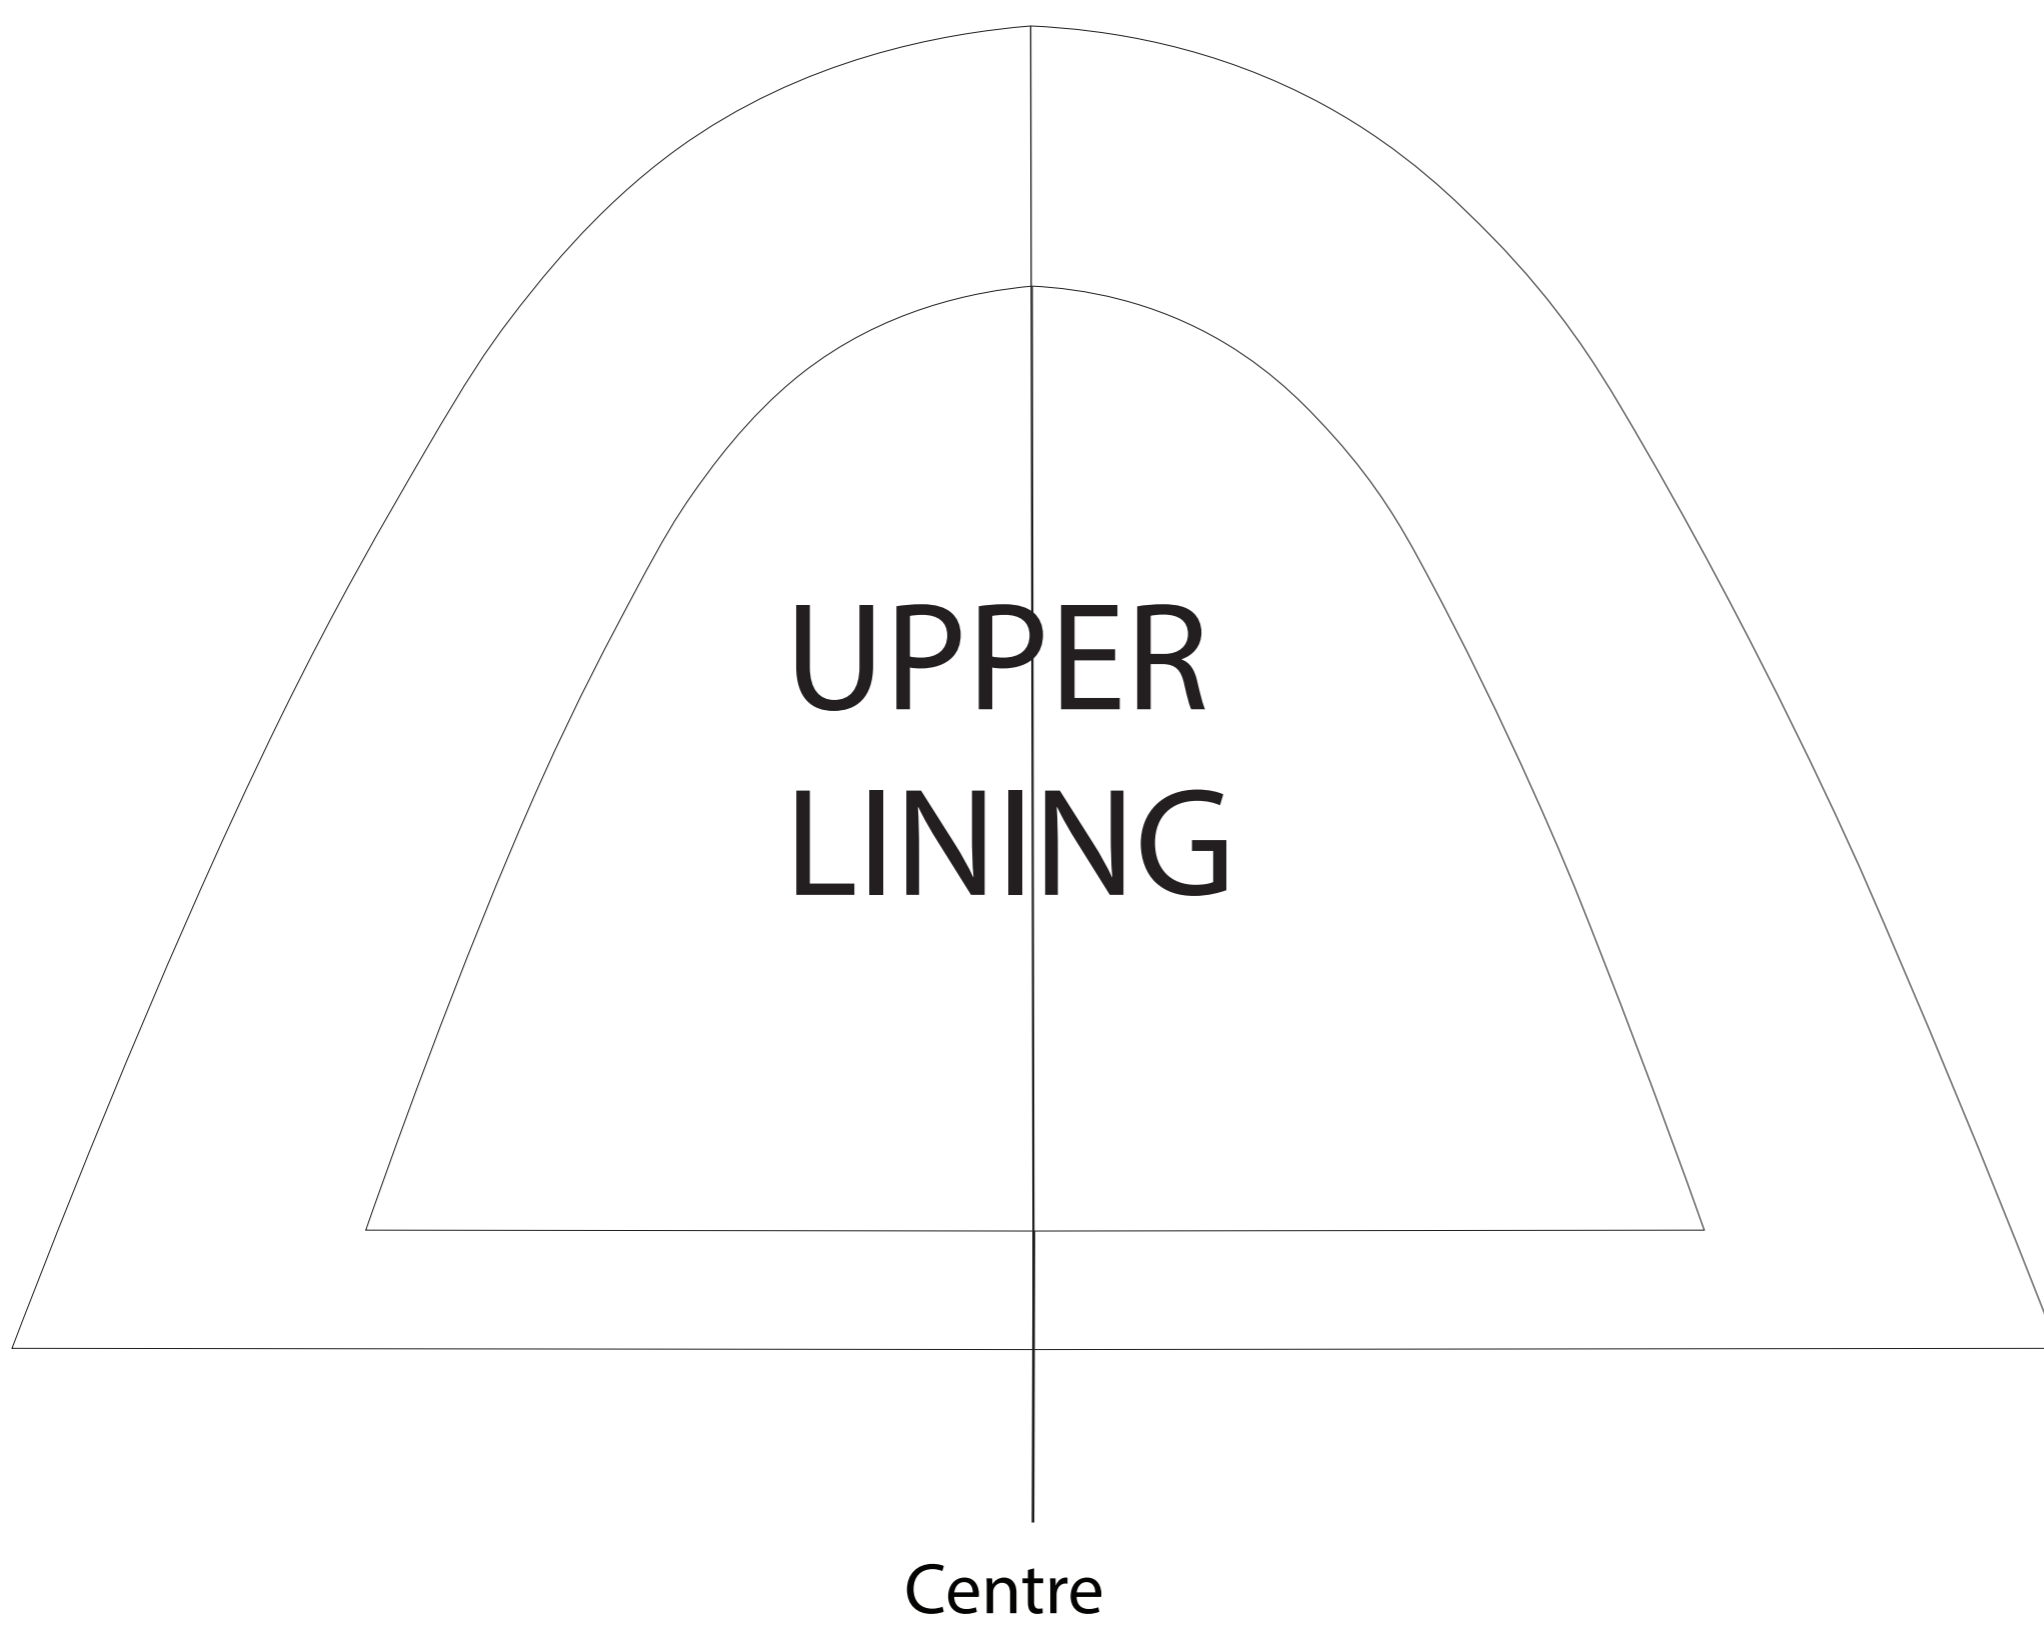

**PATTERN - Quirky Punch Mules**  
**SIZE- 37/38**

**Upper**

**Lining**

# PATTERN - Quirky Punch Mules

SIZE- 39/40

## Upper

LEFT

RIGHT

---

## Lining

PATTERN - Quirky Punch Mules  
SIZE- 41/42

Upper

Lining