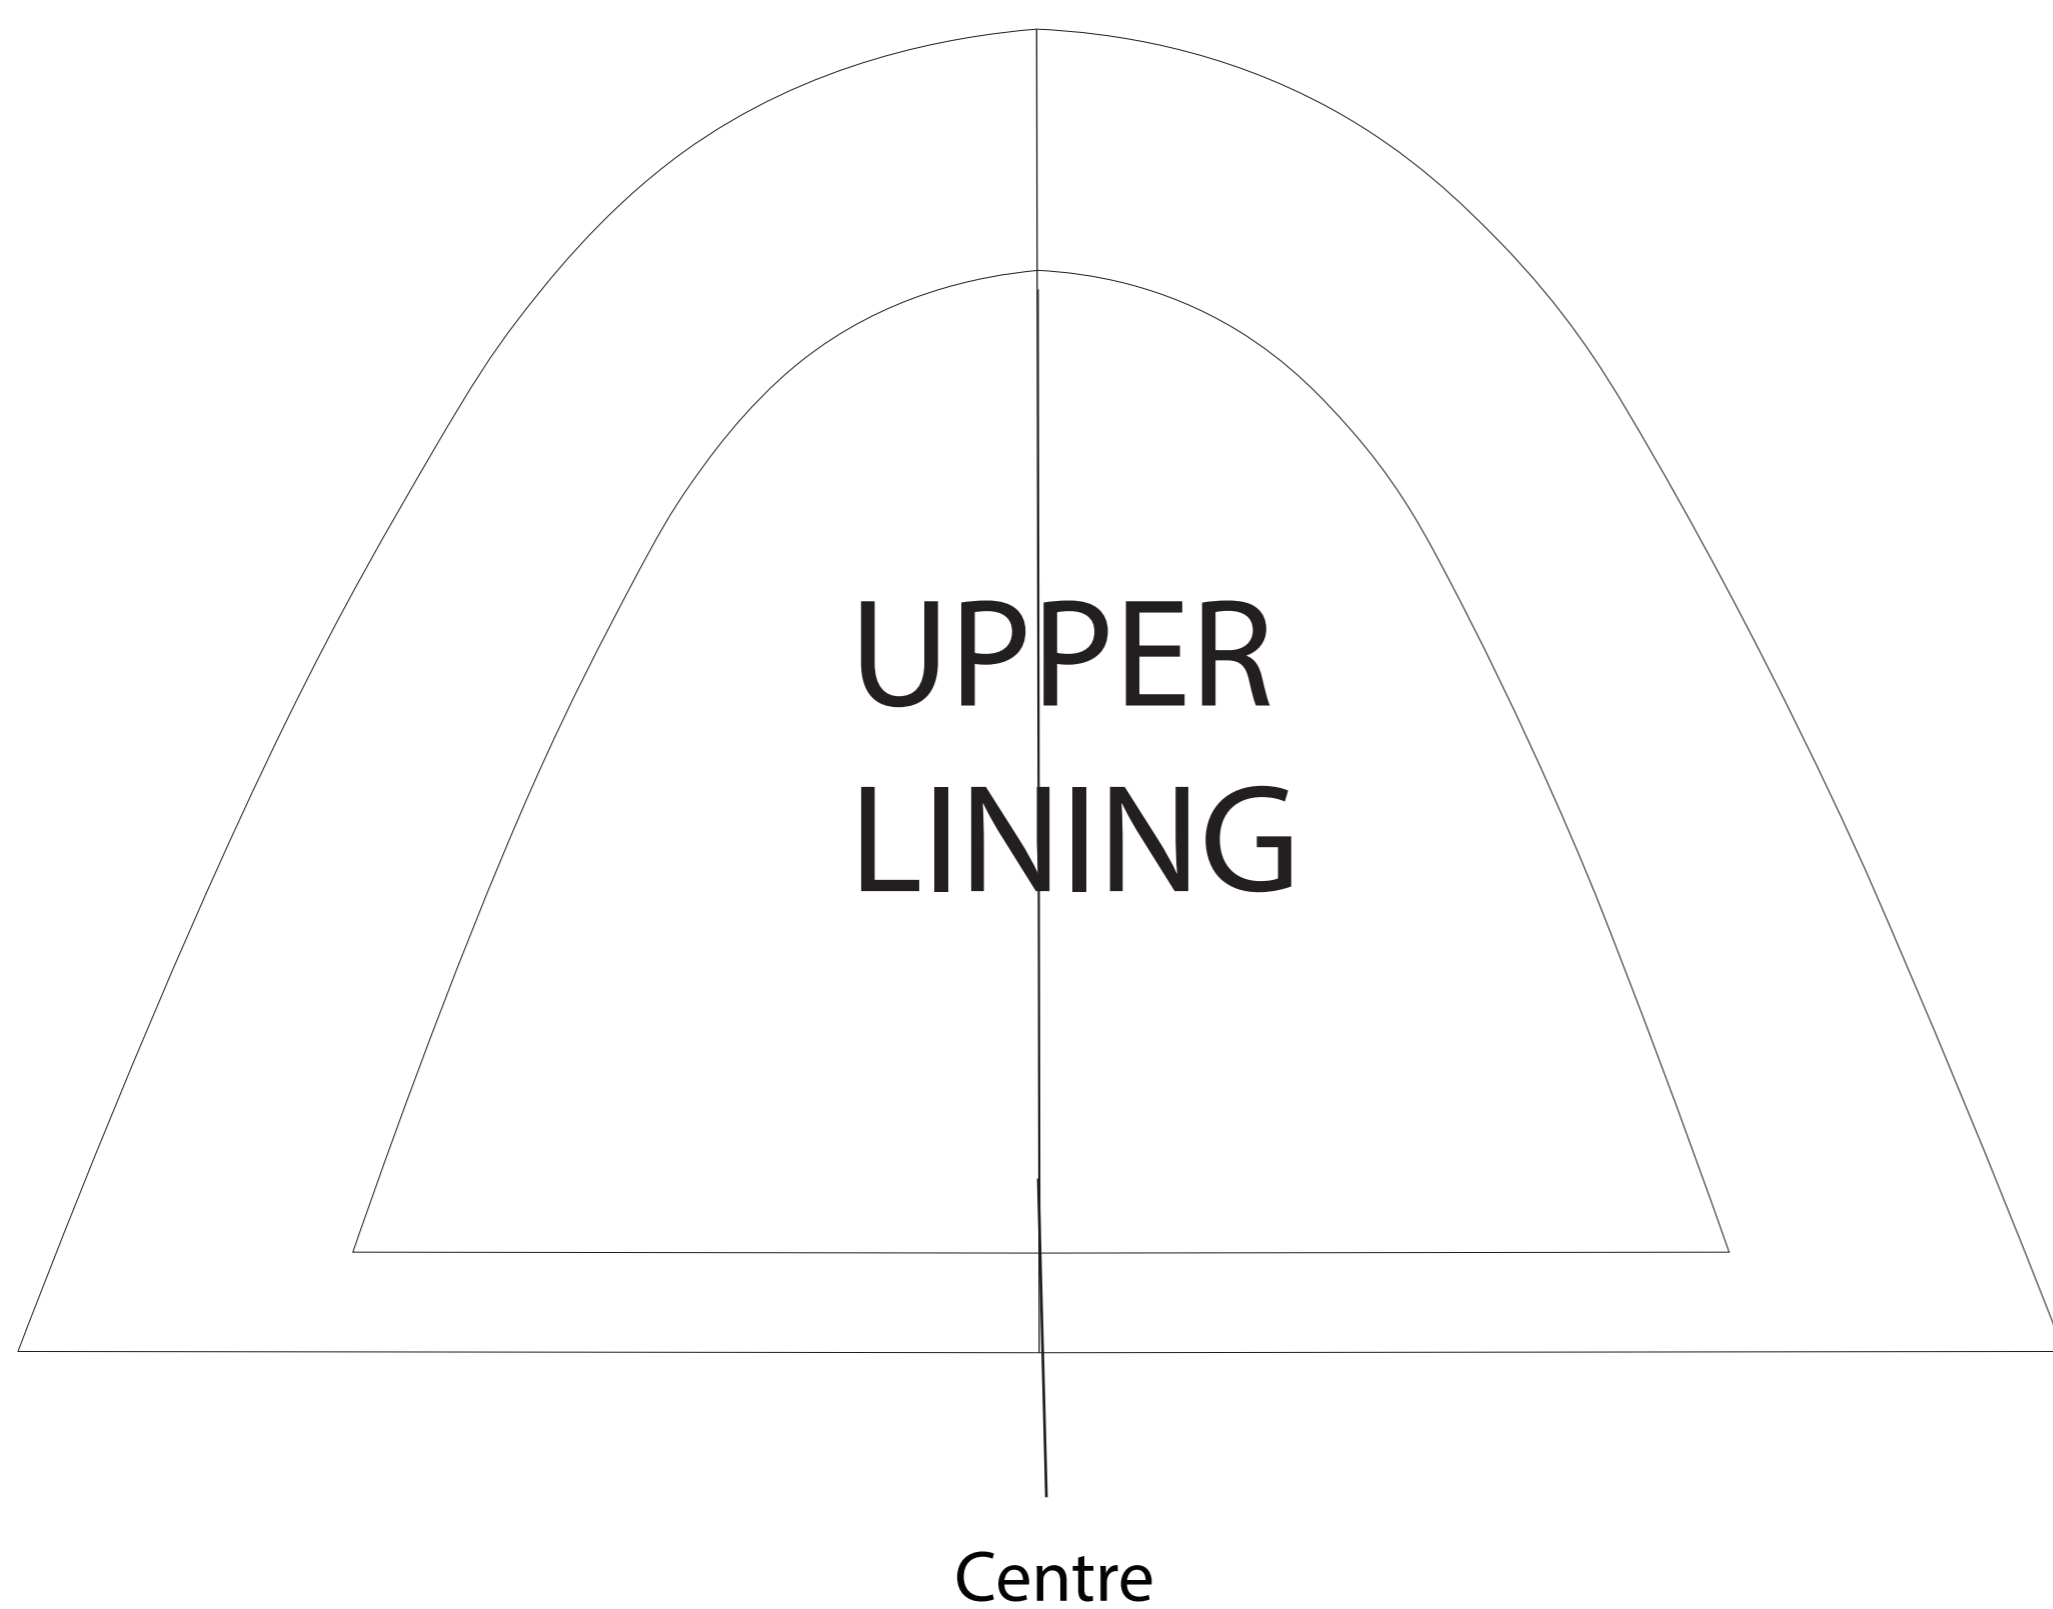

**PATTERN - Quirky Punch Mules**  
**SIZE- 37/38**

**Upper**

**Lining**

# PATTERN - Quirky Punch Mules

SIZE- 39/40

## Upper

LEFT

RIGHT

---

## Lining

PATTERN - Quirky Punch Mules  
SIZE- 41/42

Upper

Lining