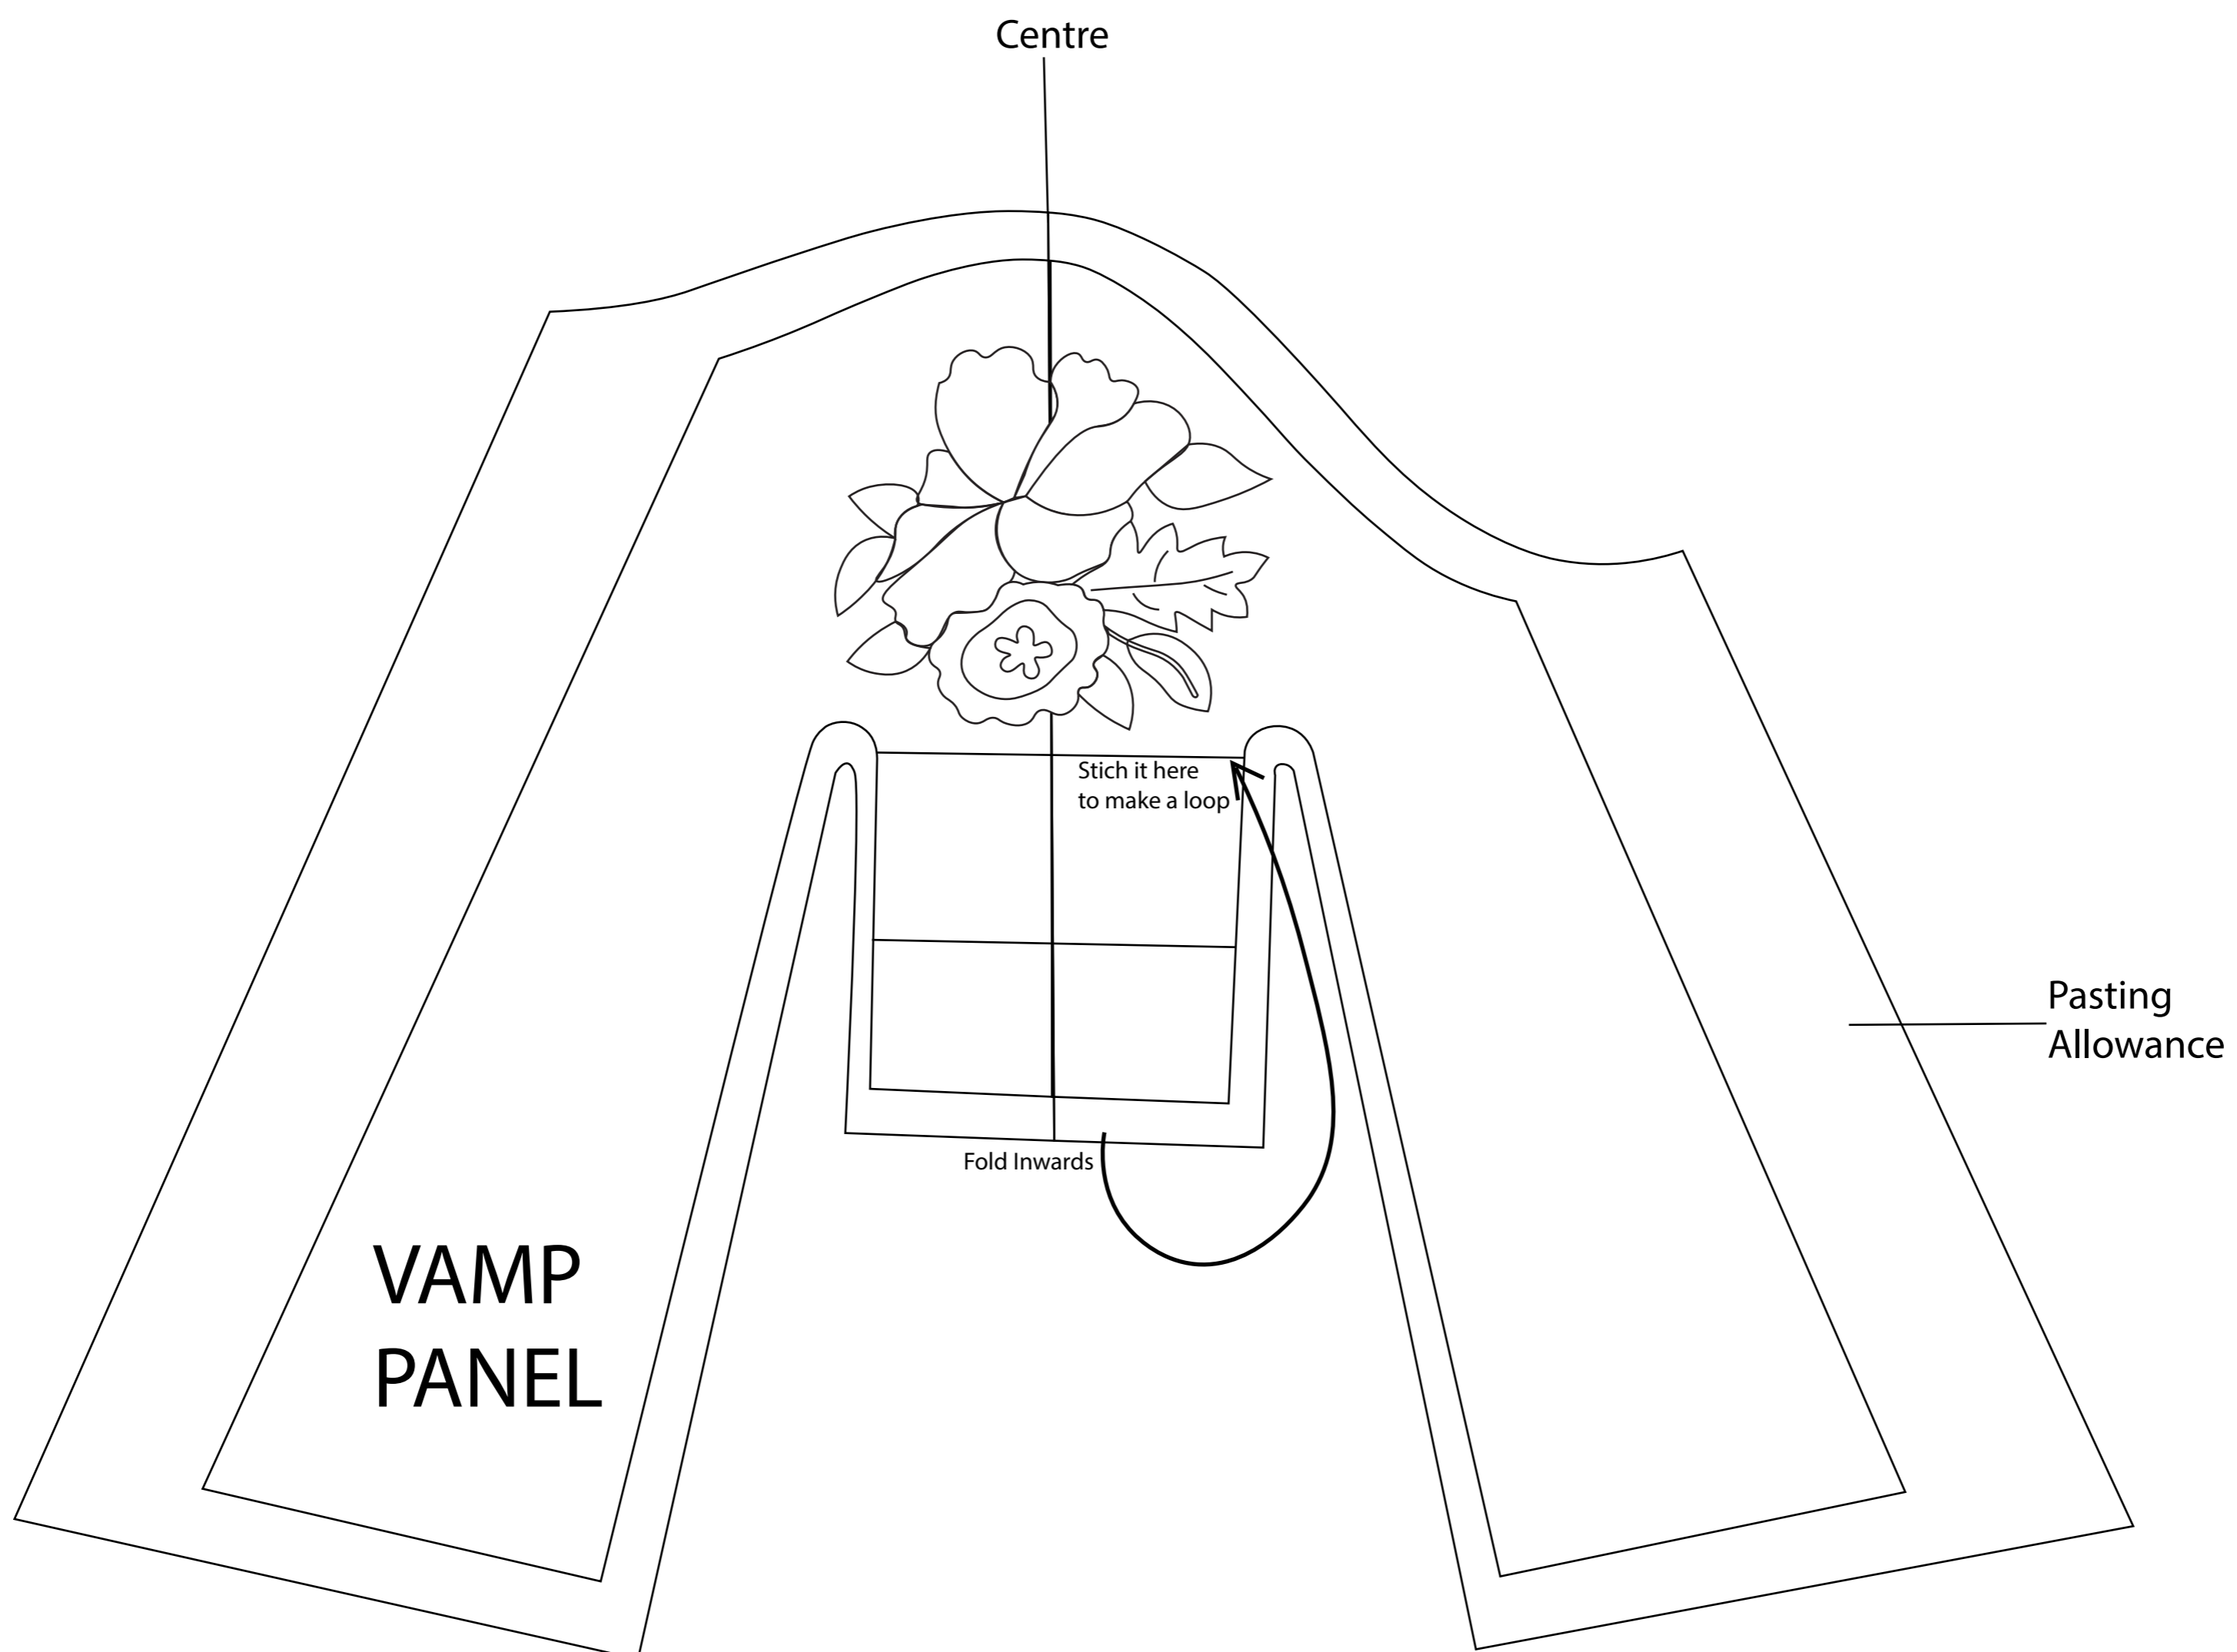

PATTERN - Floral Espadrilles (Upper)

SIZE- 41/42