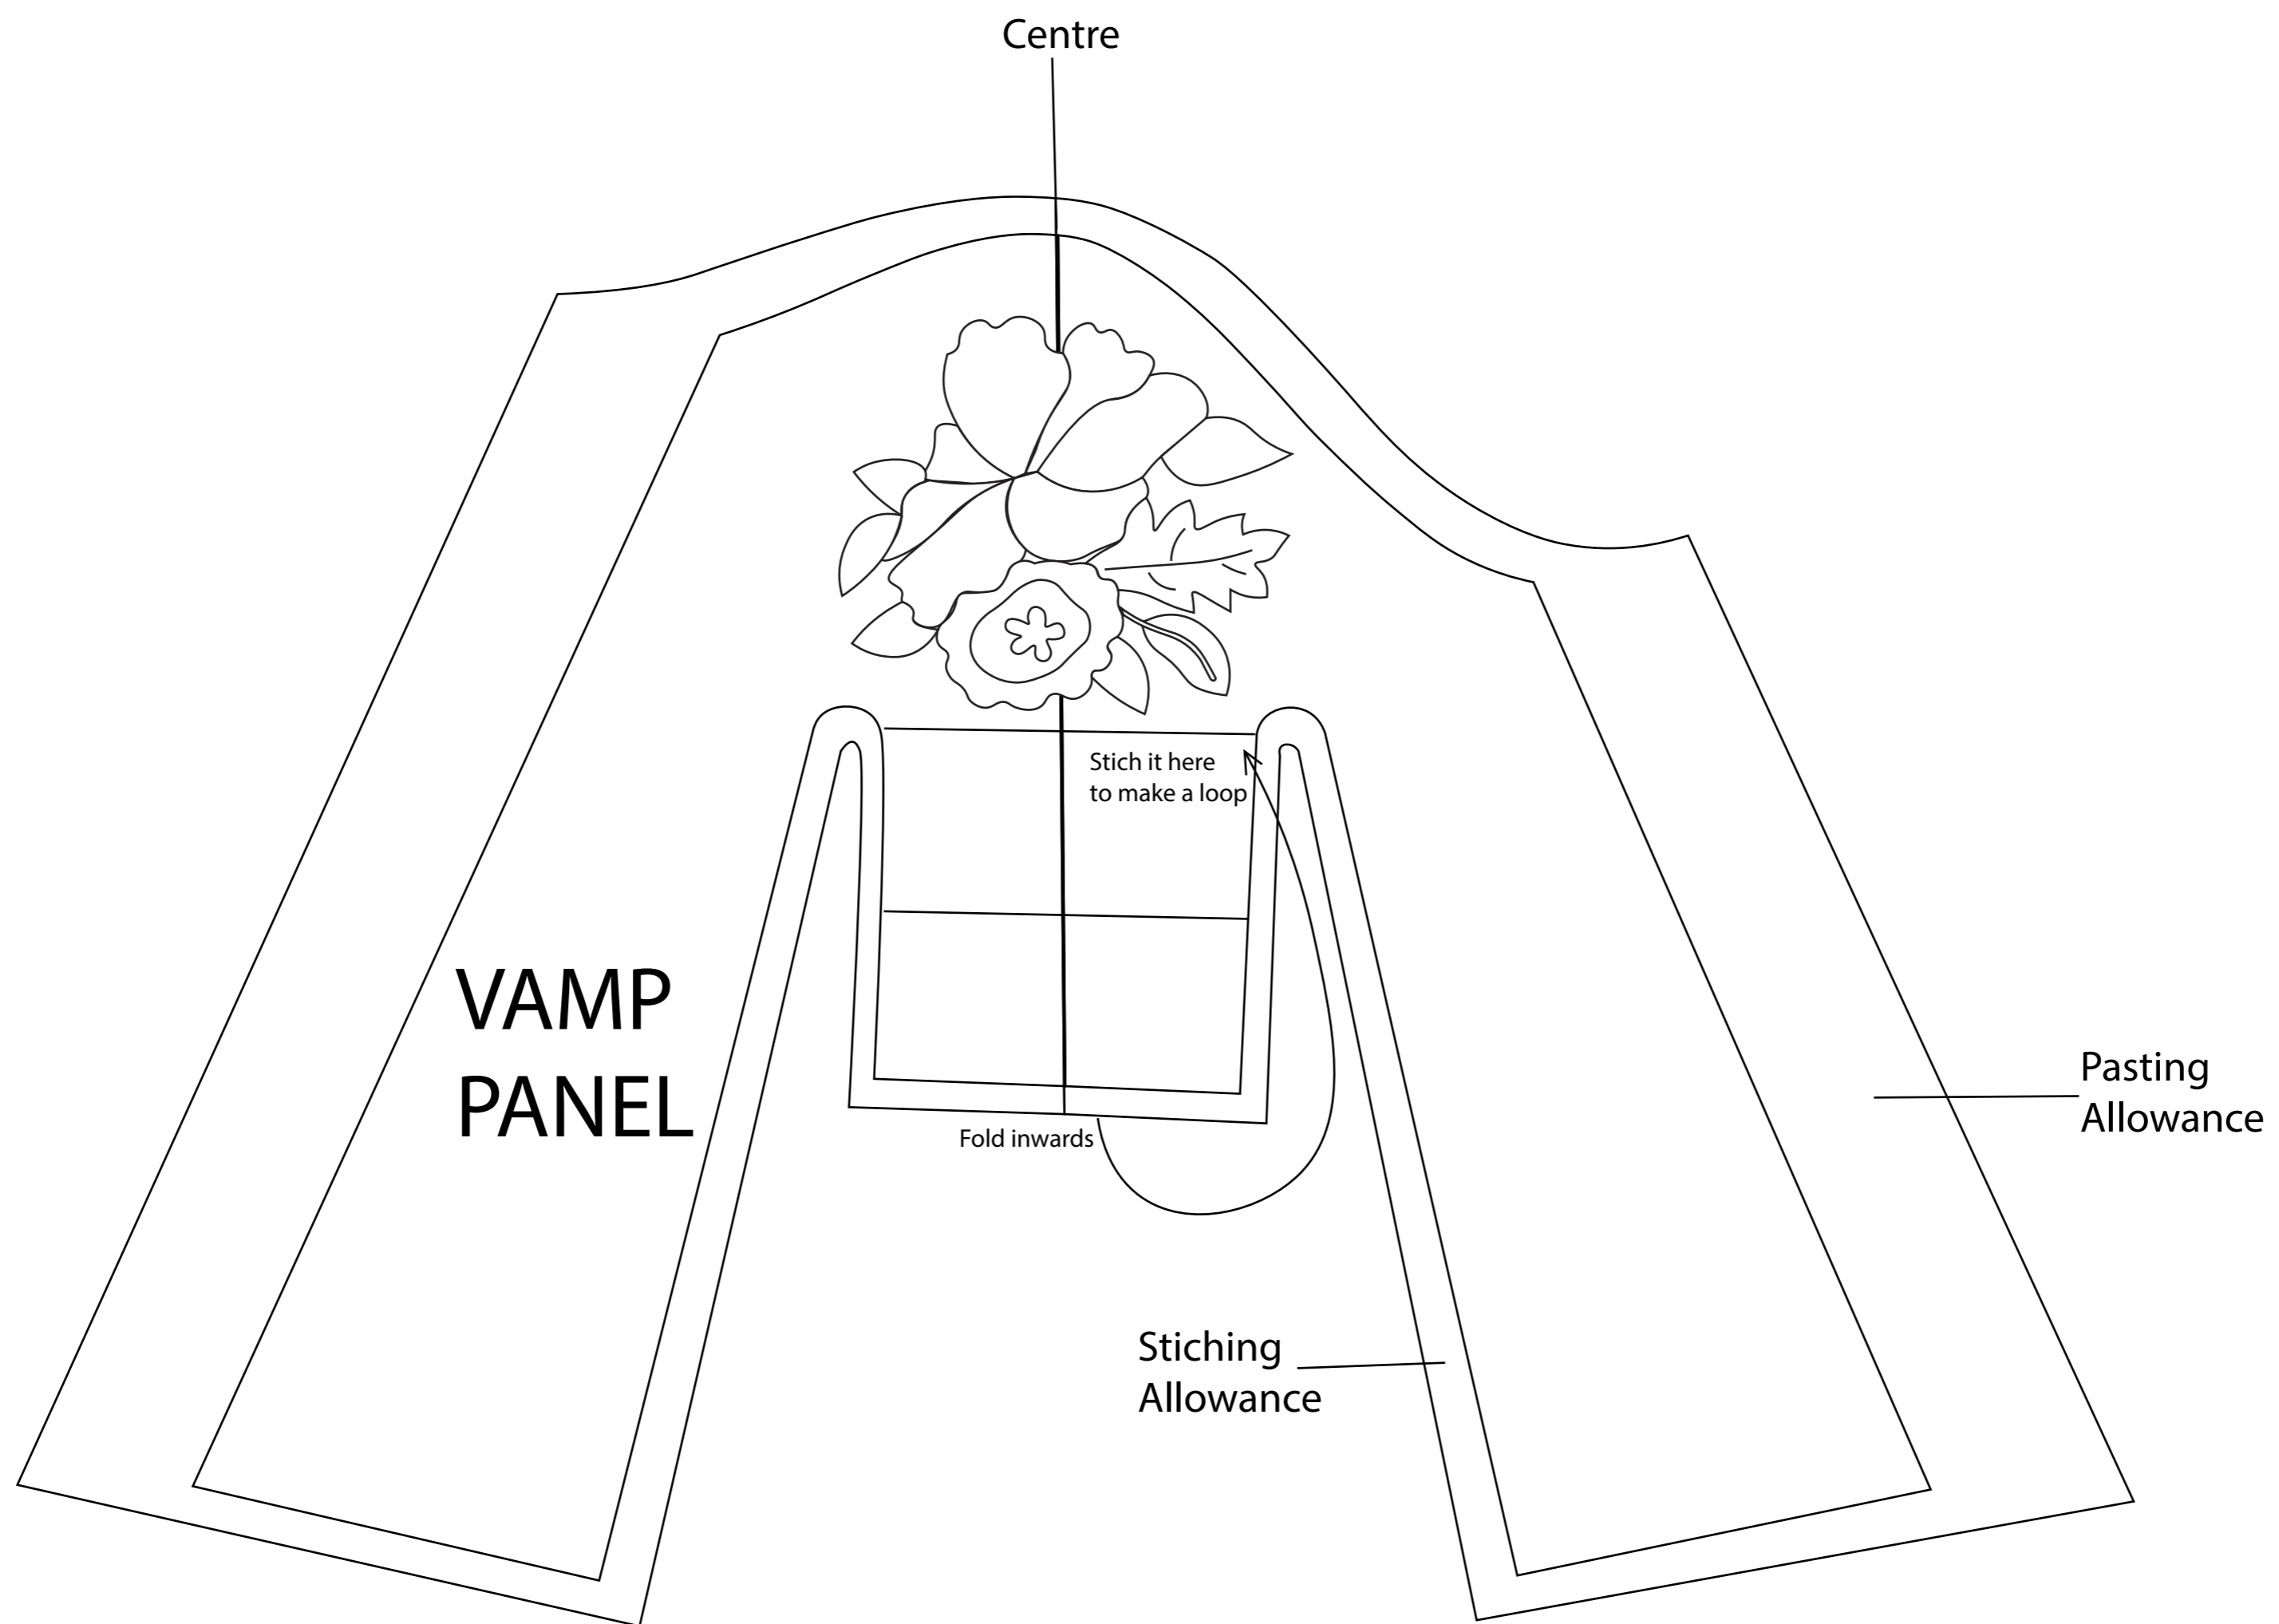

# PATTERN - Floral Espadrilles (Upper)

SIZE- 37/38

**PATTERN - Patchwork Shoes (Lining)**

**SIZE- 37/38**

# PATTERN - Floral Espadrilles (Upper)

SIZE- 39/40

**PATTERN - Floral Espadrilles (Lining)**

**SIZE- 39/40**