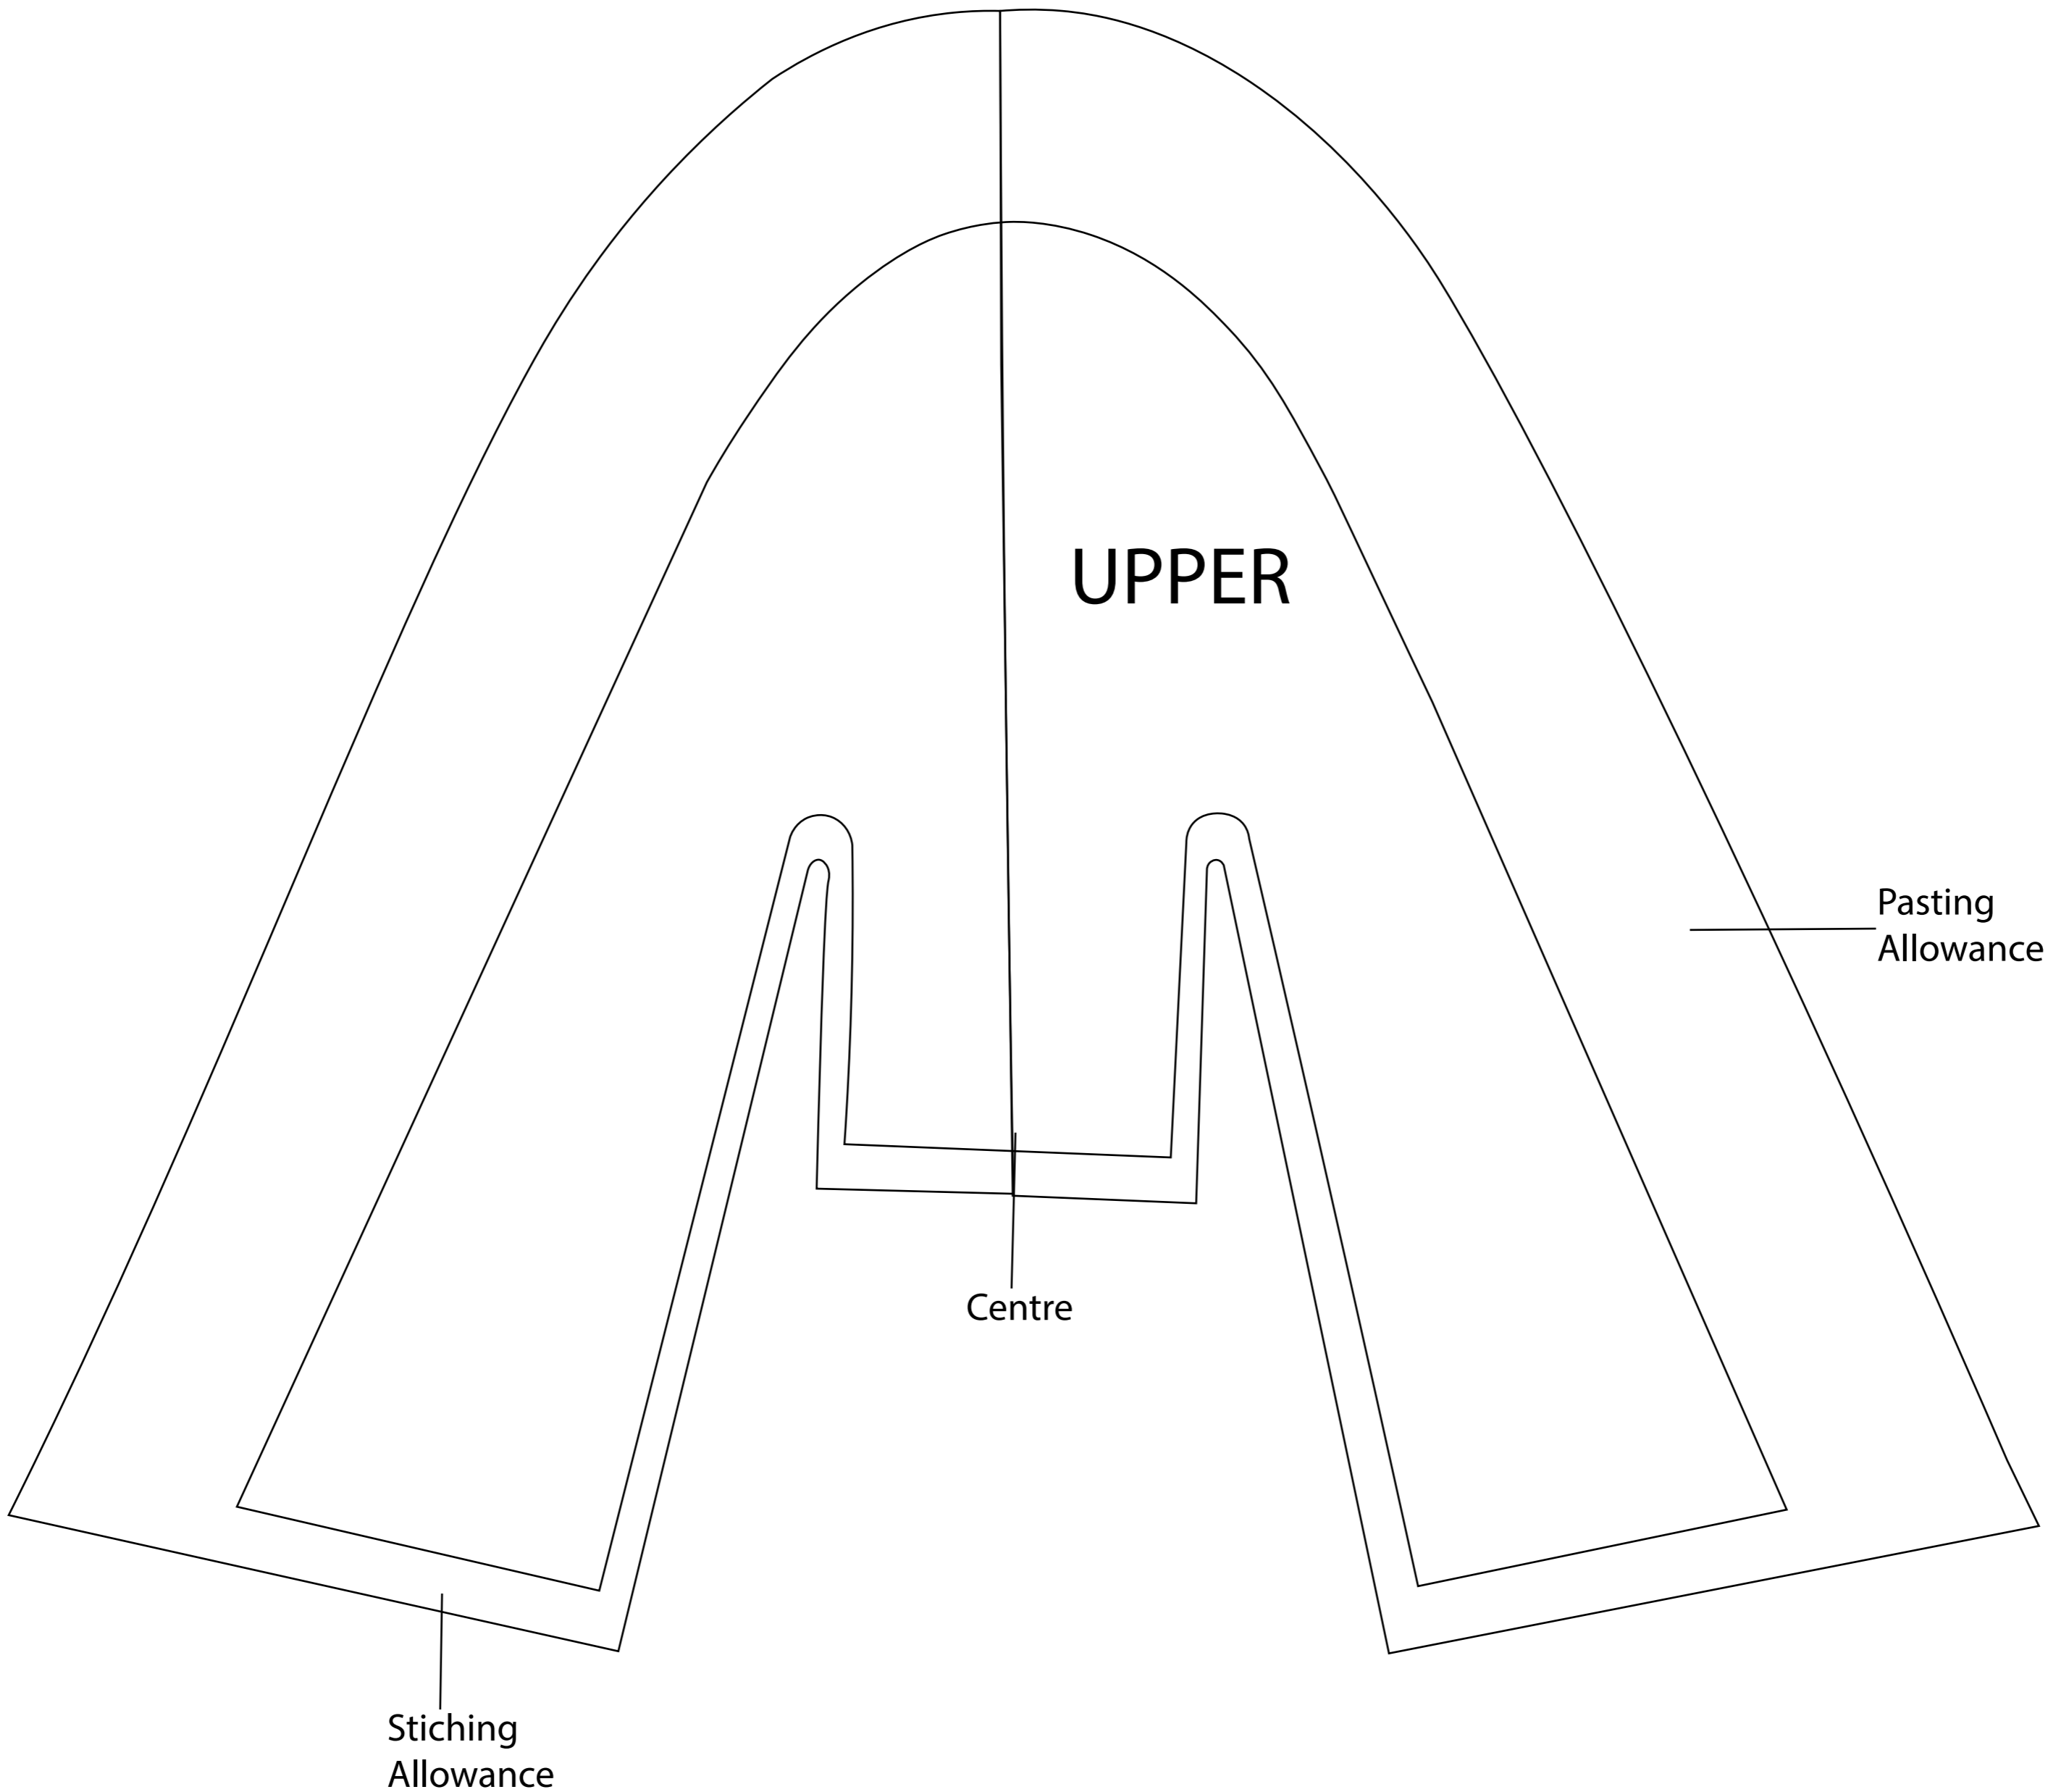

# PATTERN - Floral Espadrilles (Upper)

SIZE- 37/38

**PATTERN - Patchwork Shoes (Lining)**

**SIZE- 37/38**

# PATTERN - Floral Espadrilles (Upper)

SIZE- 39/40

**PATTERN - Floral Espadrilles (Lining)**

**SIZE- 39/40**

# PATTERN - Floral Espadrilles (Upper)

SIZE- 41/42

**PATTERN - Floral Espadrilles (Lining)**

**SIZE- 41/42**