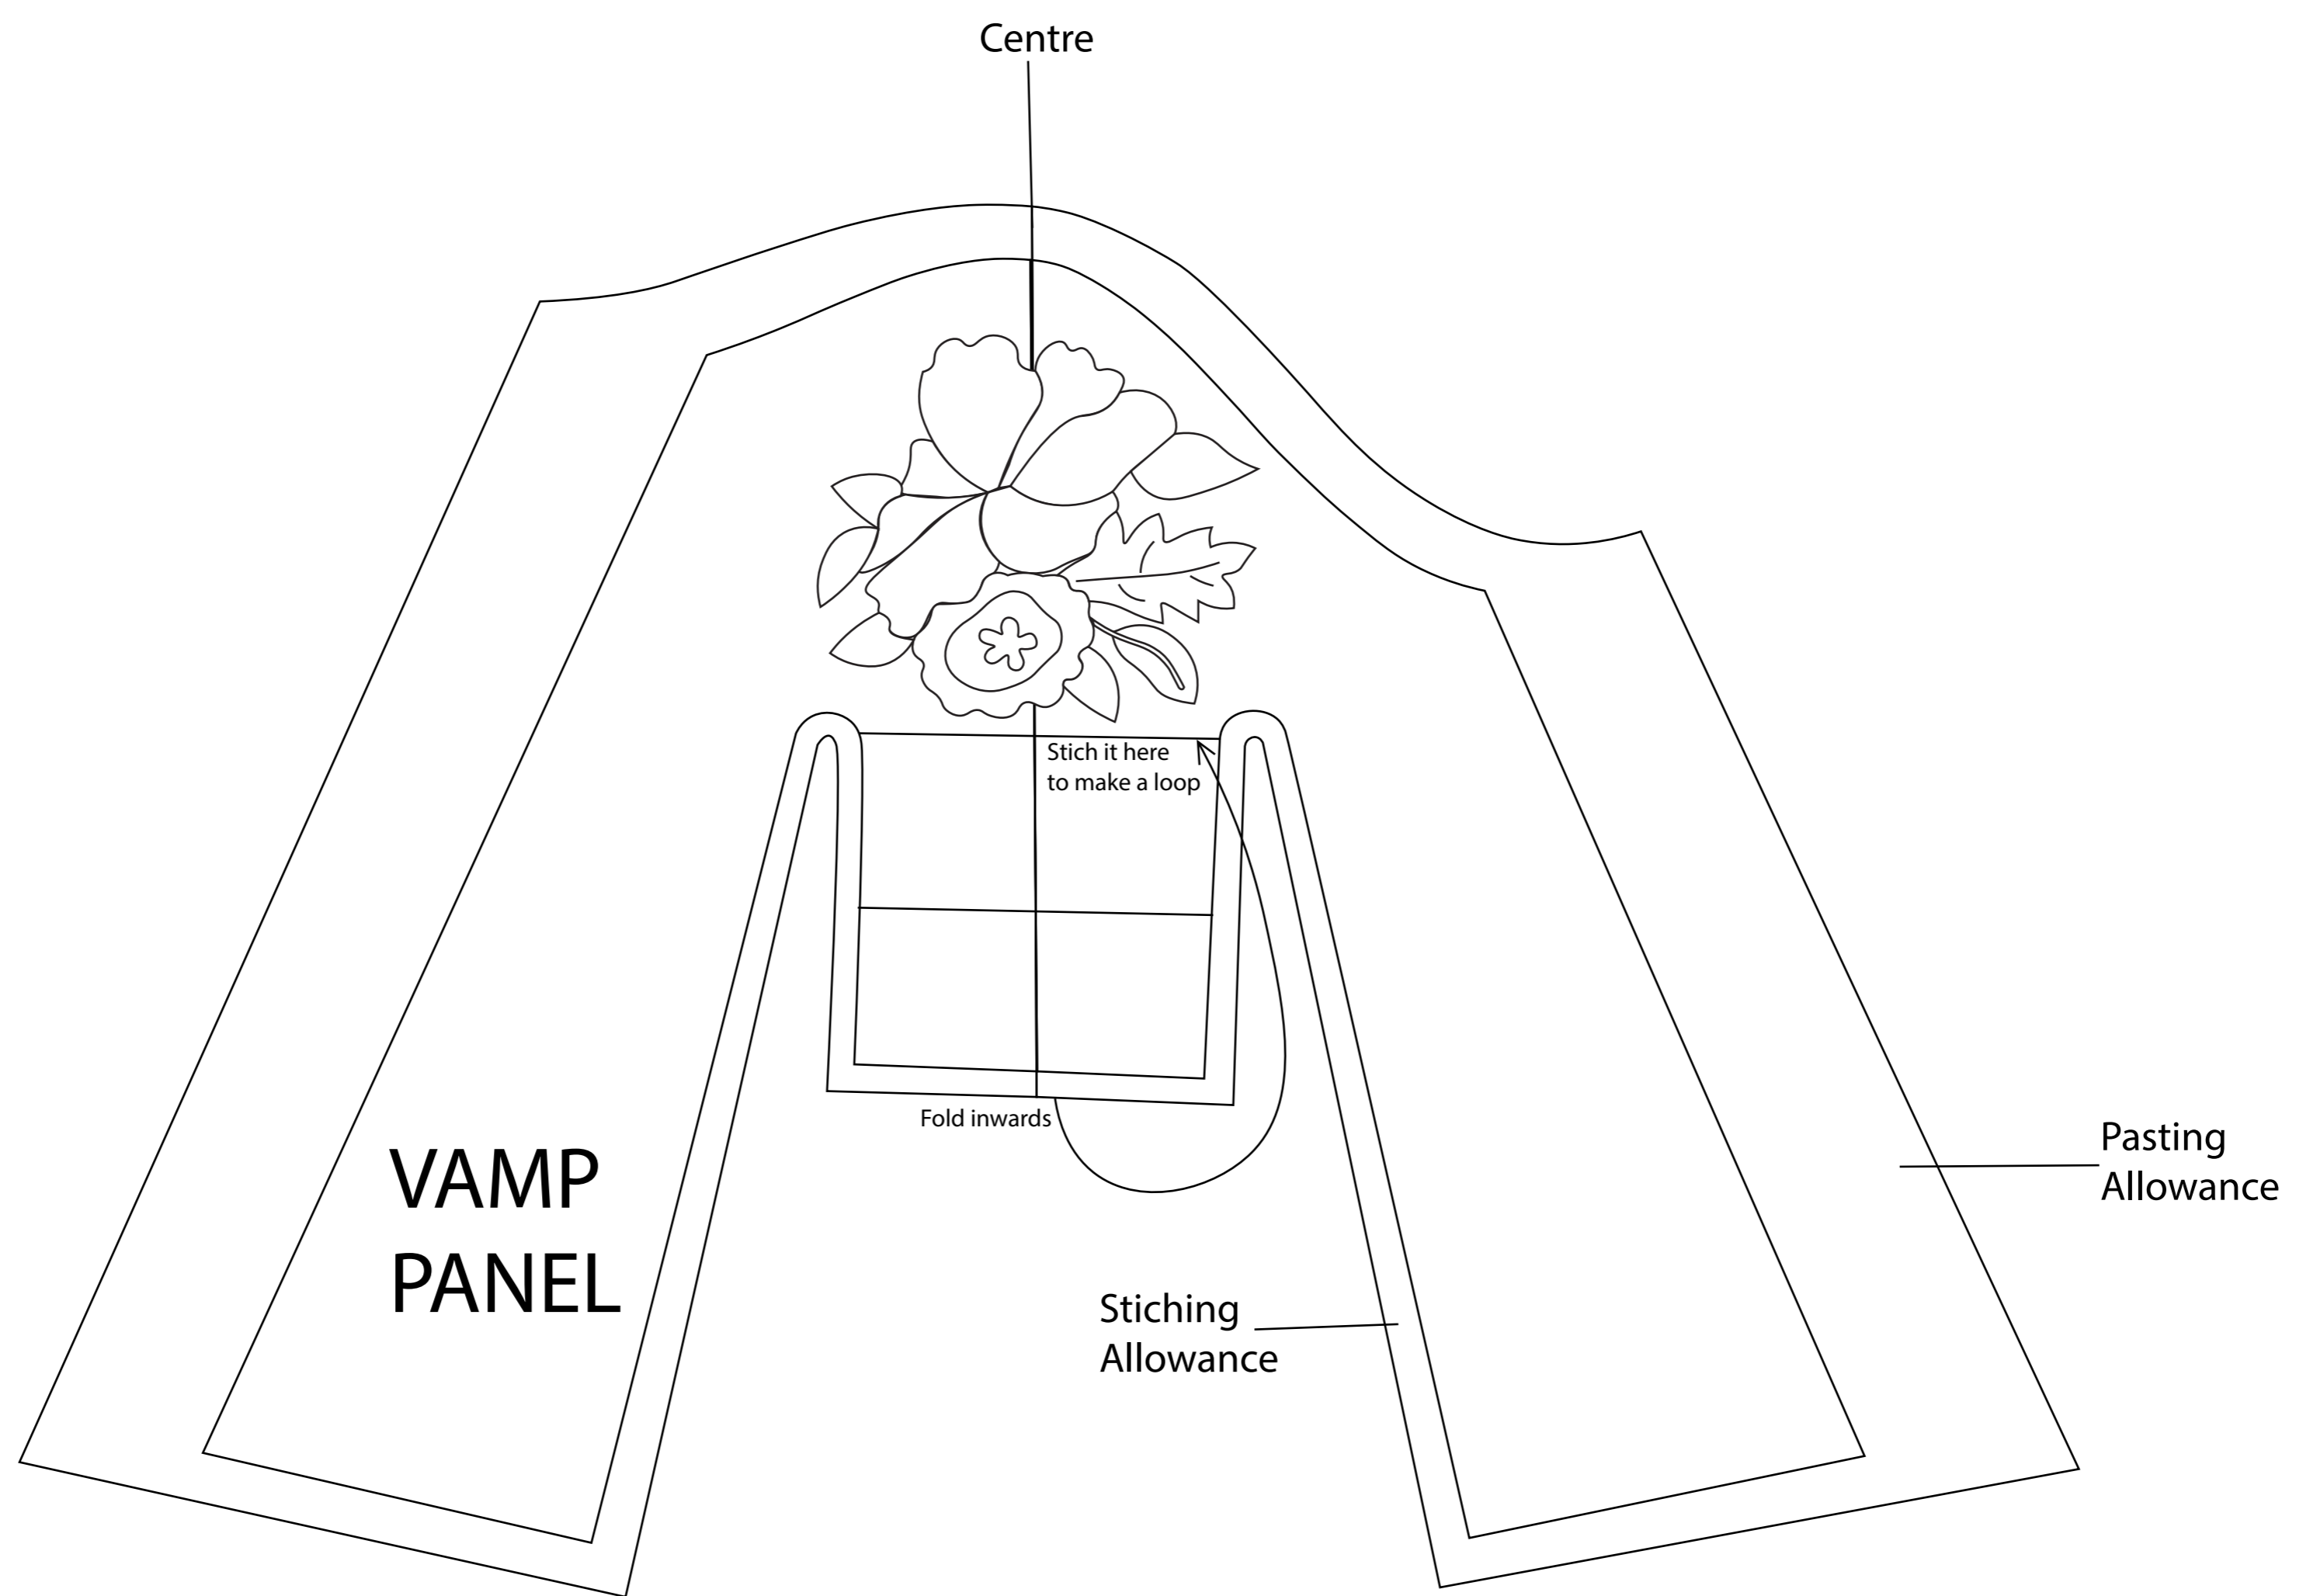

# PATTERN - Floral Espadrilles (Upper)

SIZE- 37/38

**PATTERN - Patchwork Shoes (Lining)**

**SIZE- 37/38**

# PATTERN - Floral Espadrilles (Upper)

SIZE- 39/40

**PATTERN - Floral Espadrilles (Lining)**

**SIZE- 39/40**