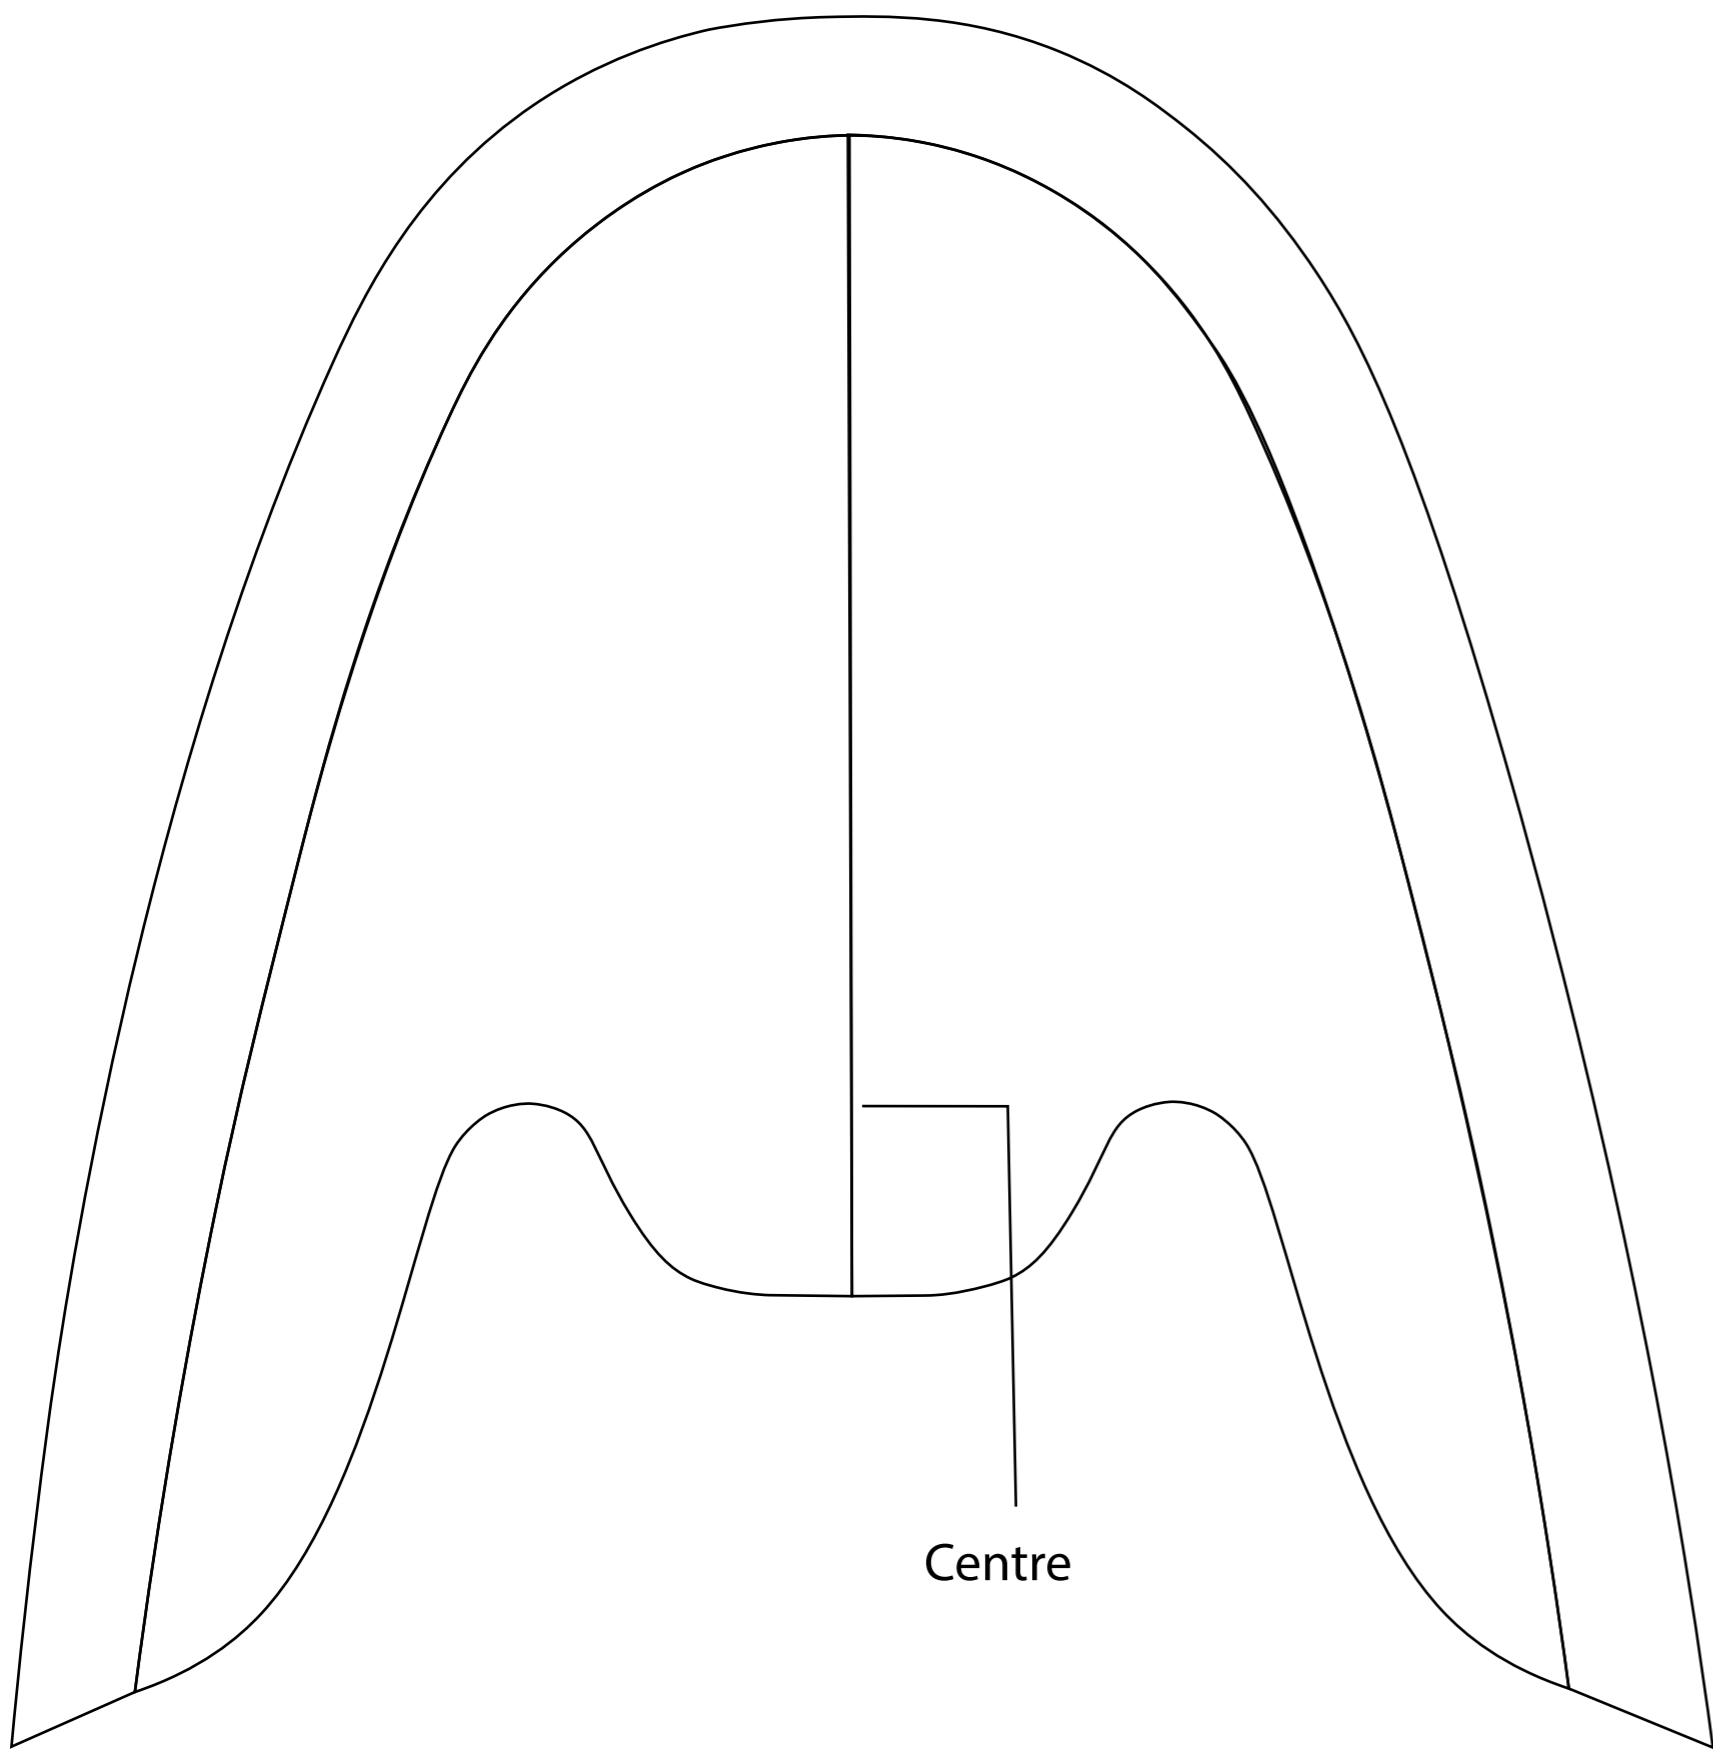

PATTERN - CAPRI MULES

SIZE- 37/38

Upper

Centre

Lining

Folding Allowance

Piping

Centre Folding Edge

Folding Allowance

Folding Allowance

Centre

PATTERN - CAPRI MULES
SIZE- 39/40

Upper

Linning

Piping

PATTERN - CAPRI MULES

SIZE- 41/42

Upper

Lining

Piping