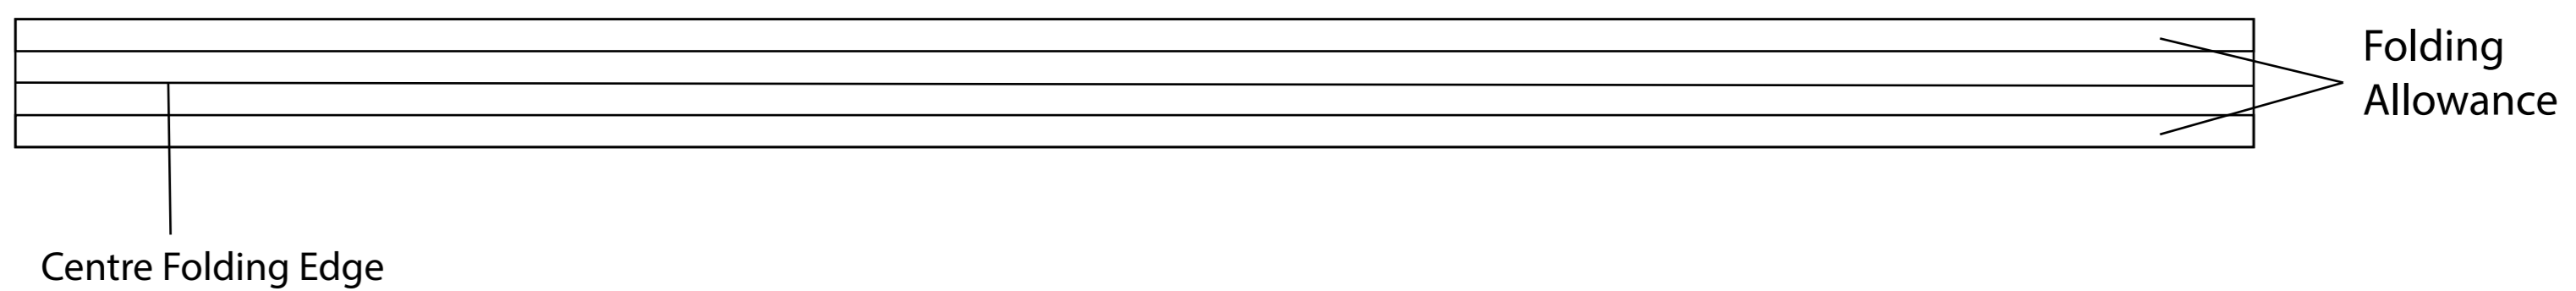

PATTERN - CAPRI MULES

SIZE- 37/38

Upper

Centre

Lining

Folding Allowance

Piping

Centre Folding Edge

Folding Allowance

Folding Allowance

Centre

PATTERN - CAPRI MULES
SIZE- 39/40

Upper

Linning

Piping

PATTERN - CAPRI MULES