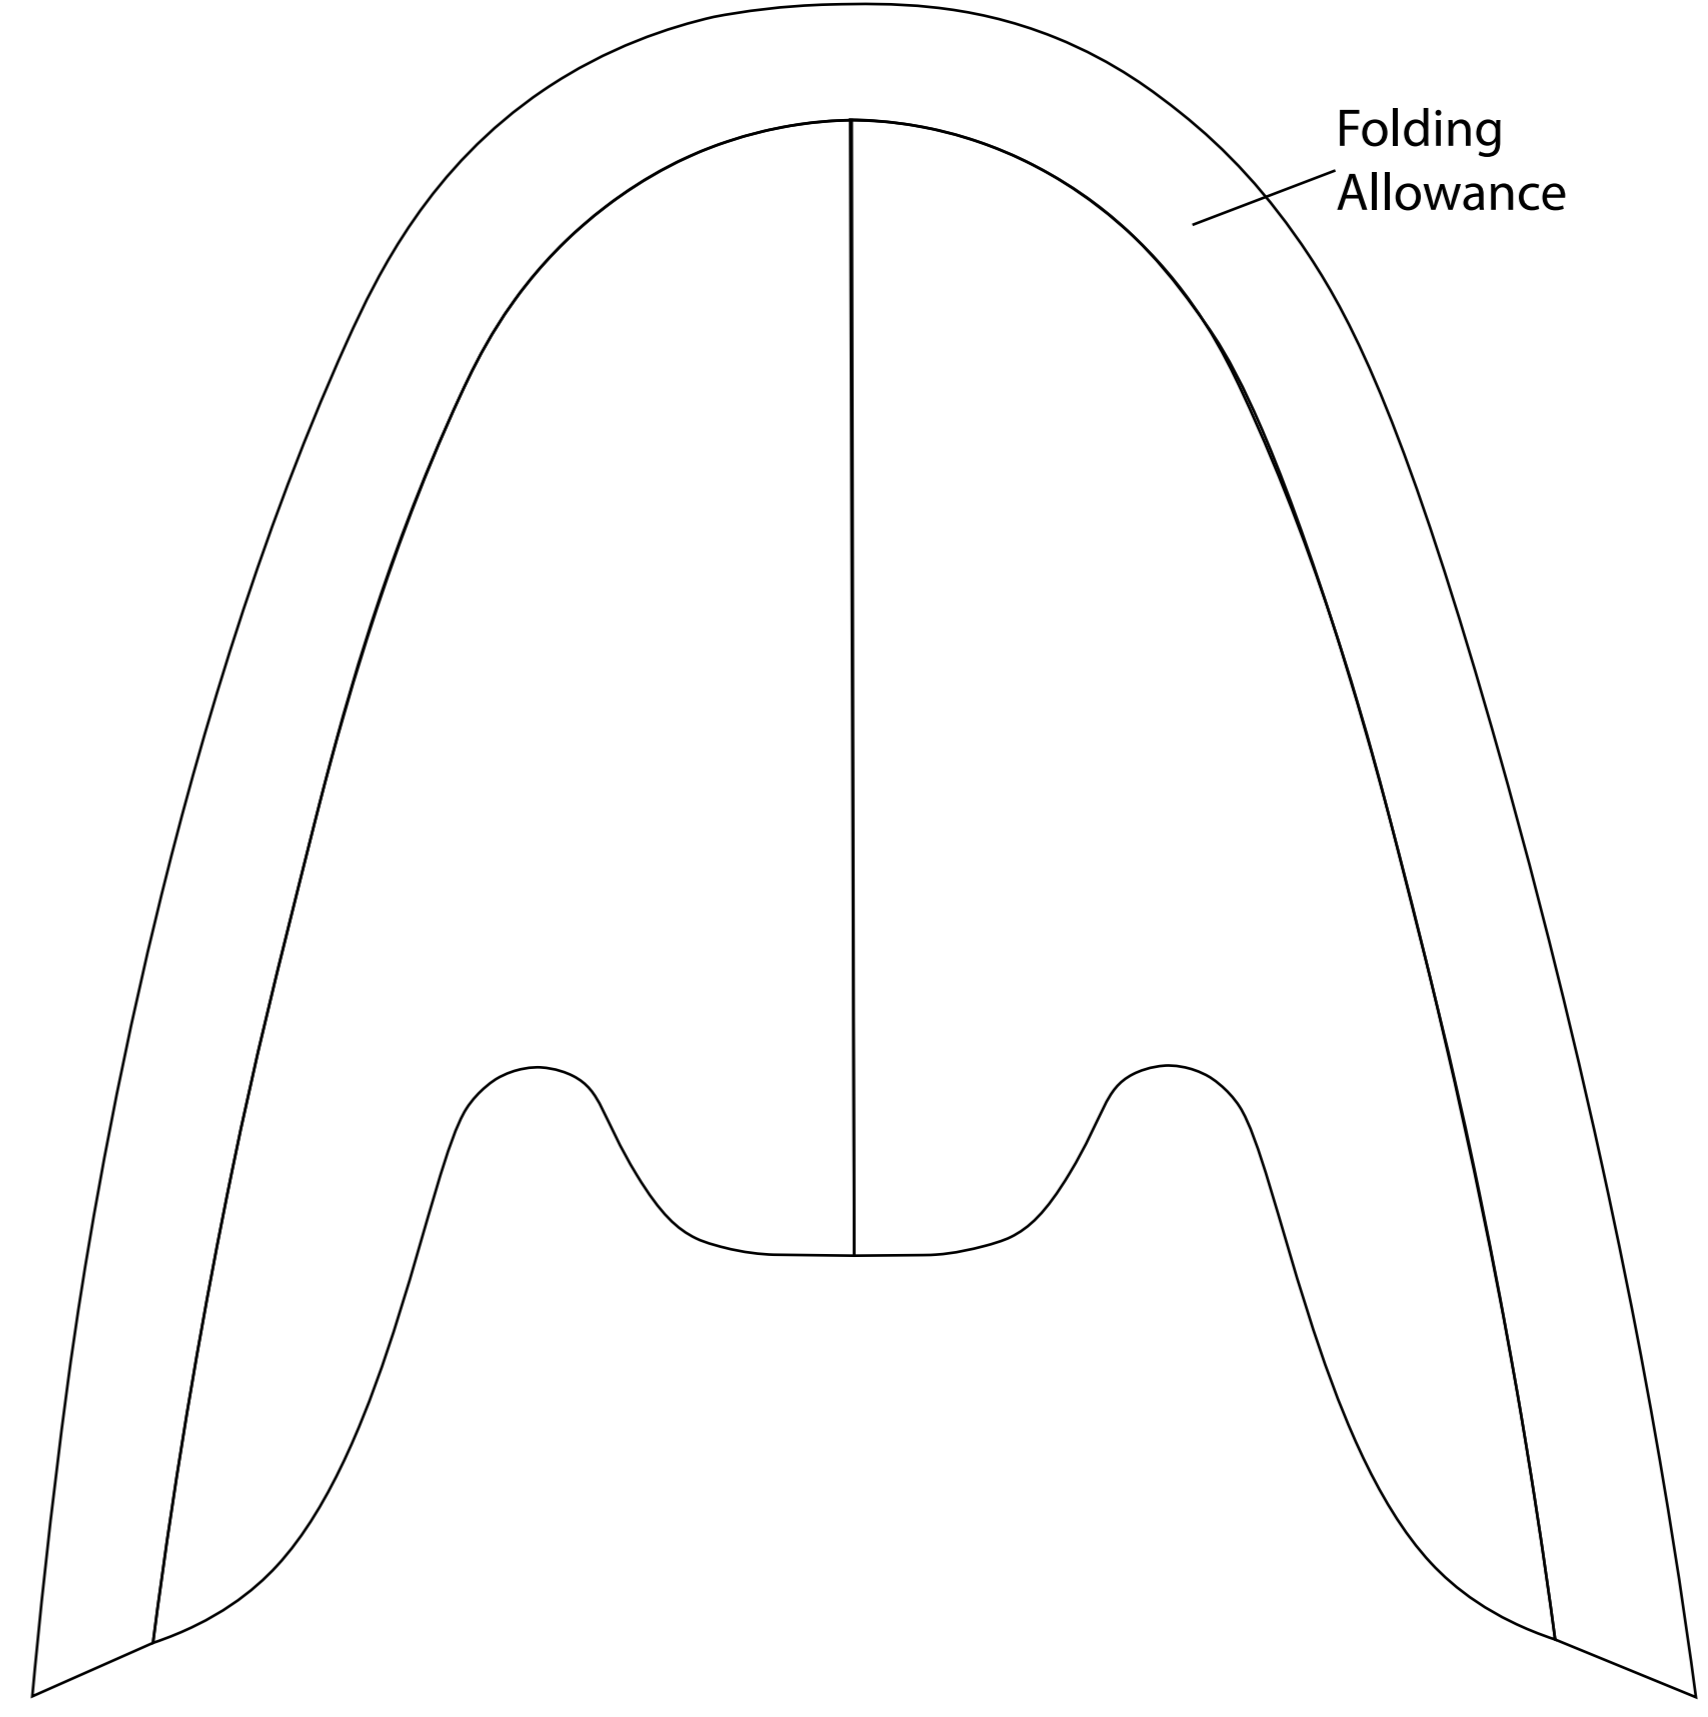

PATTERN - CAPRI MULES

SIZE- 37/38

Upper

Centre

Lining

Folding Allowance

Piping

Centre Folding Edge

Folding Allowance

Folding Allowance

Centre

PATTERN - CAPRI MULES
SIZE- 39/40

Upper

Linning

Piping

PATTERN - CAPRI MULES