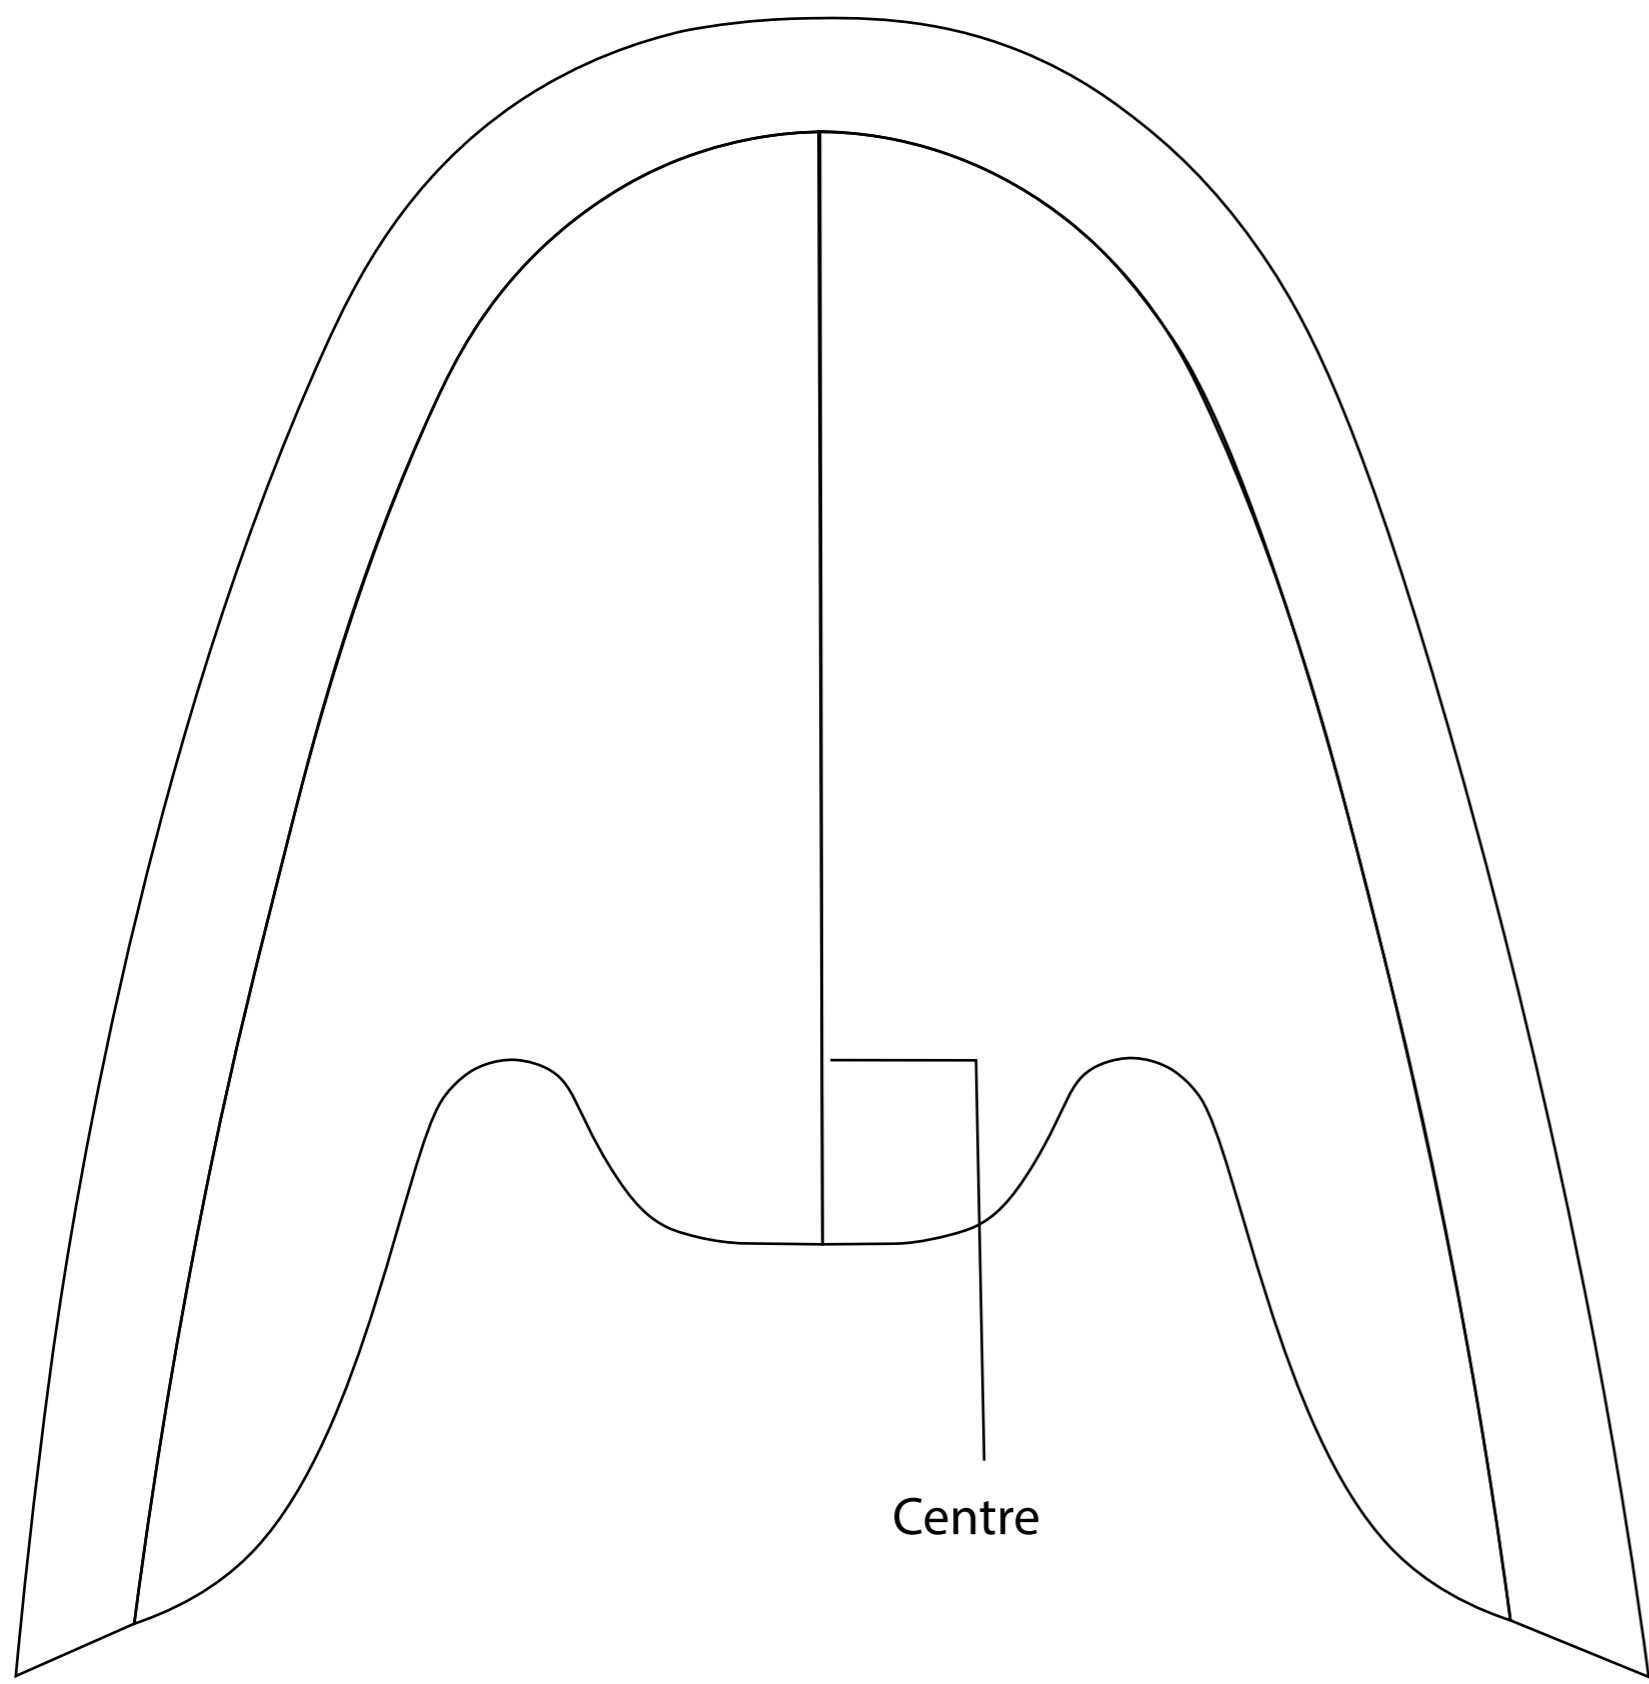

PATTERN - CAPRI MULES

SIZE- 37/38

Upper

Centre

Lining

Folding Allowance

Piping

Centre Folding Edge

Folding Allowance

Folding Allowance

Centre

PATTERN - CAPRI MULES
SIZE- 39/40

Upper

Linning

Piping

PATTERN - CAPRI MULES

SIZE- 41/42

Upper

Lining

Piping