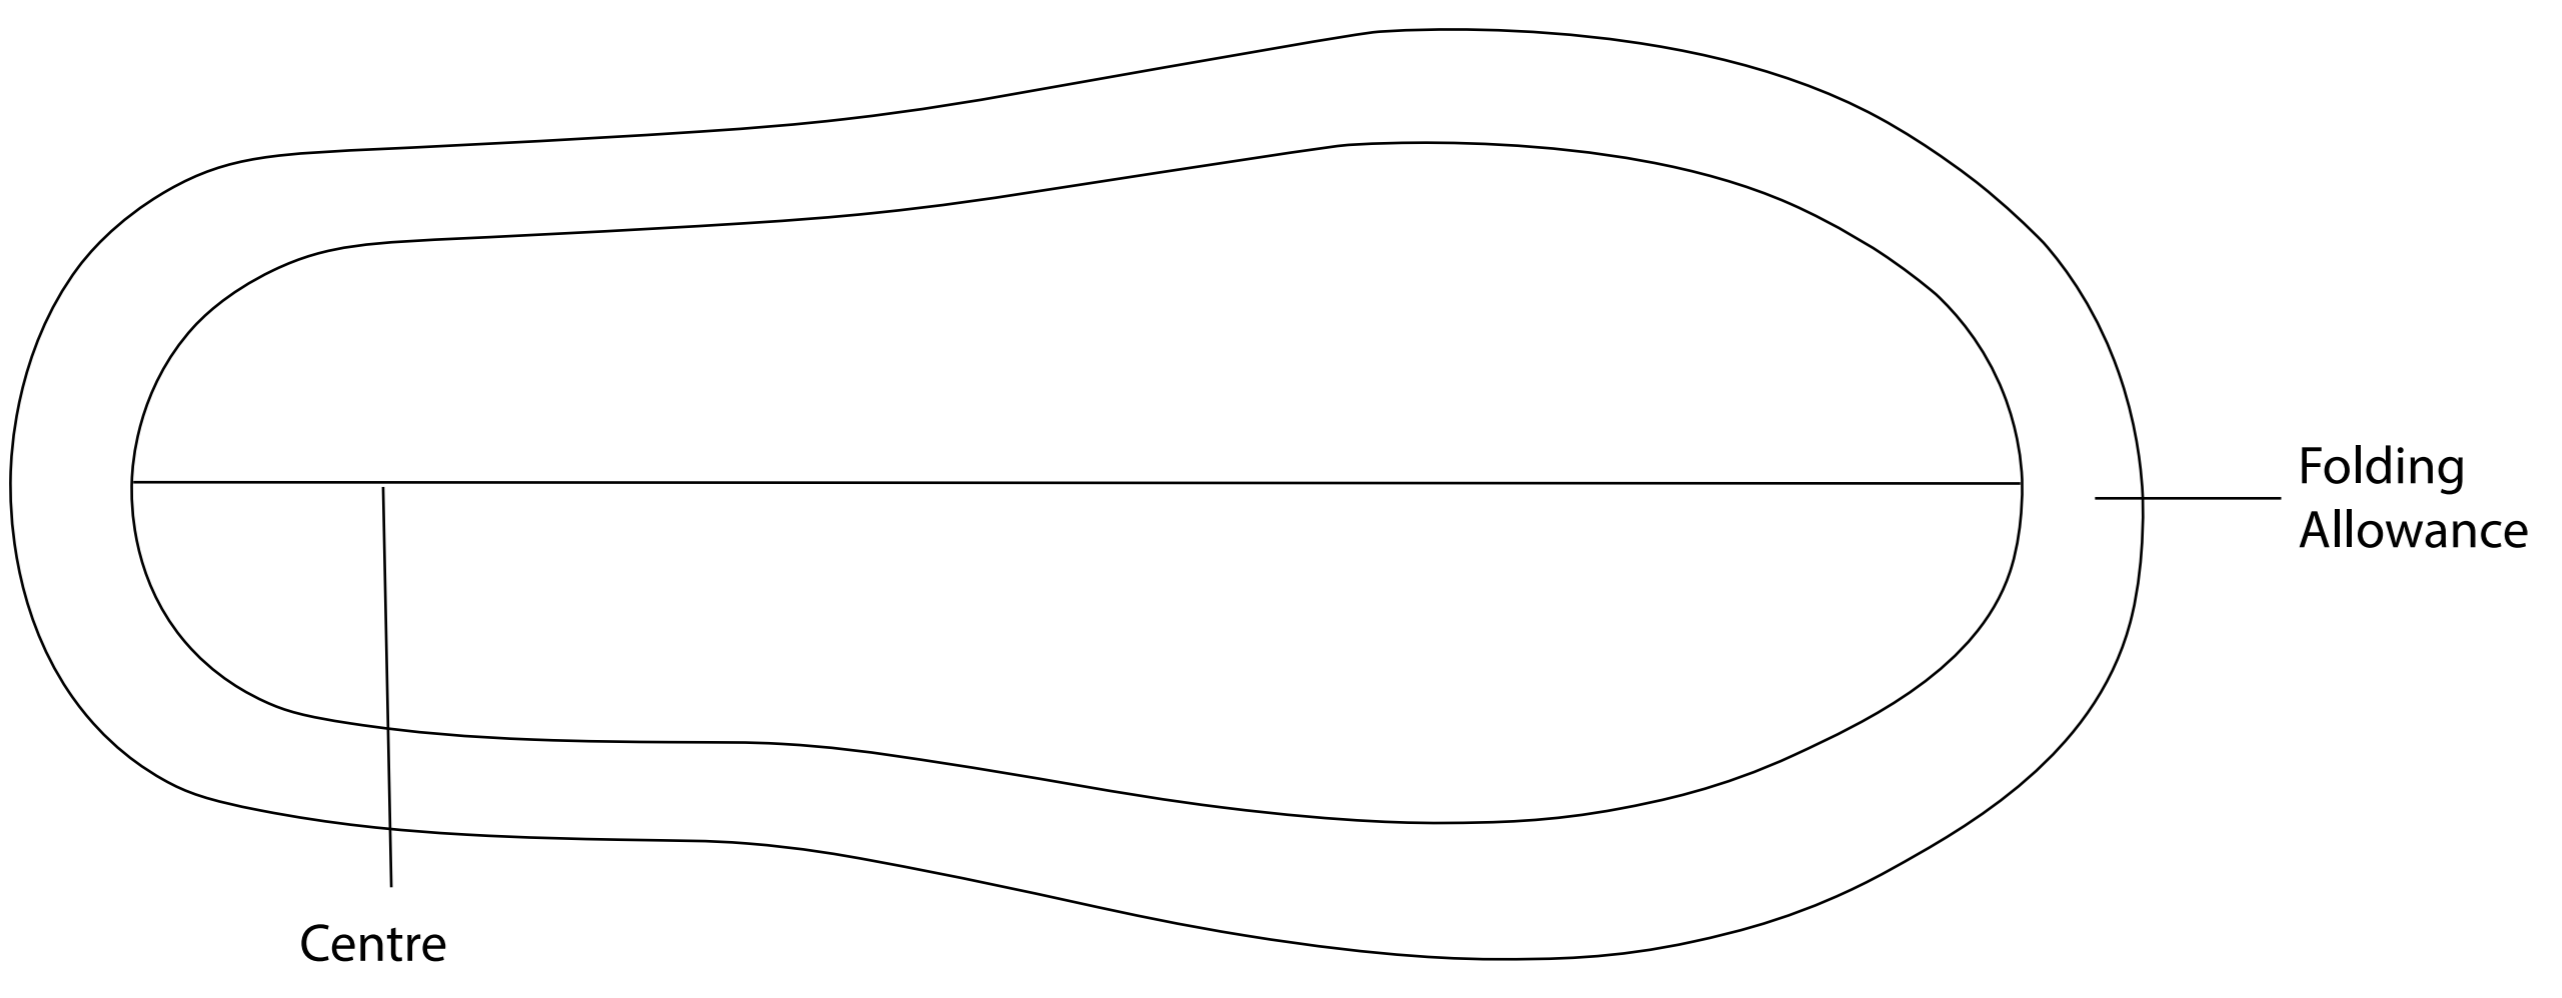

PATTERN - CAPRI MULES

SIZE- 37/38

Upper

Centre

Lining

Folding Allowance

Piping

Centre Folding Edge

Folding Allowance

Folding Allowance

Centre

PATTERN - CAPRI MULES
SIZE- 39/40

Upper

Linning

Piping

PATTERN - CAPRI MULES