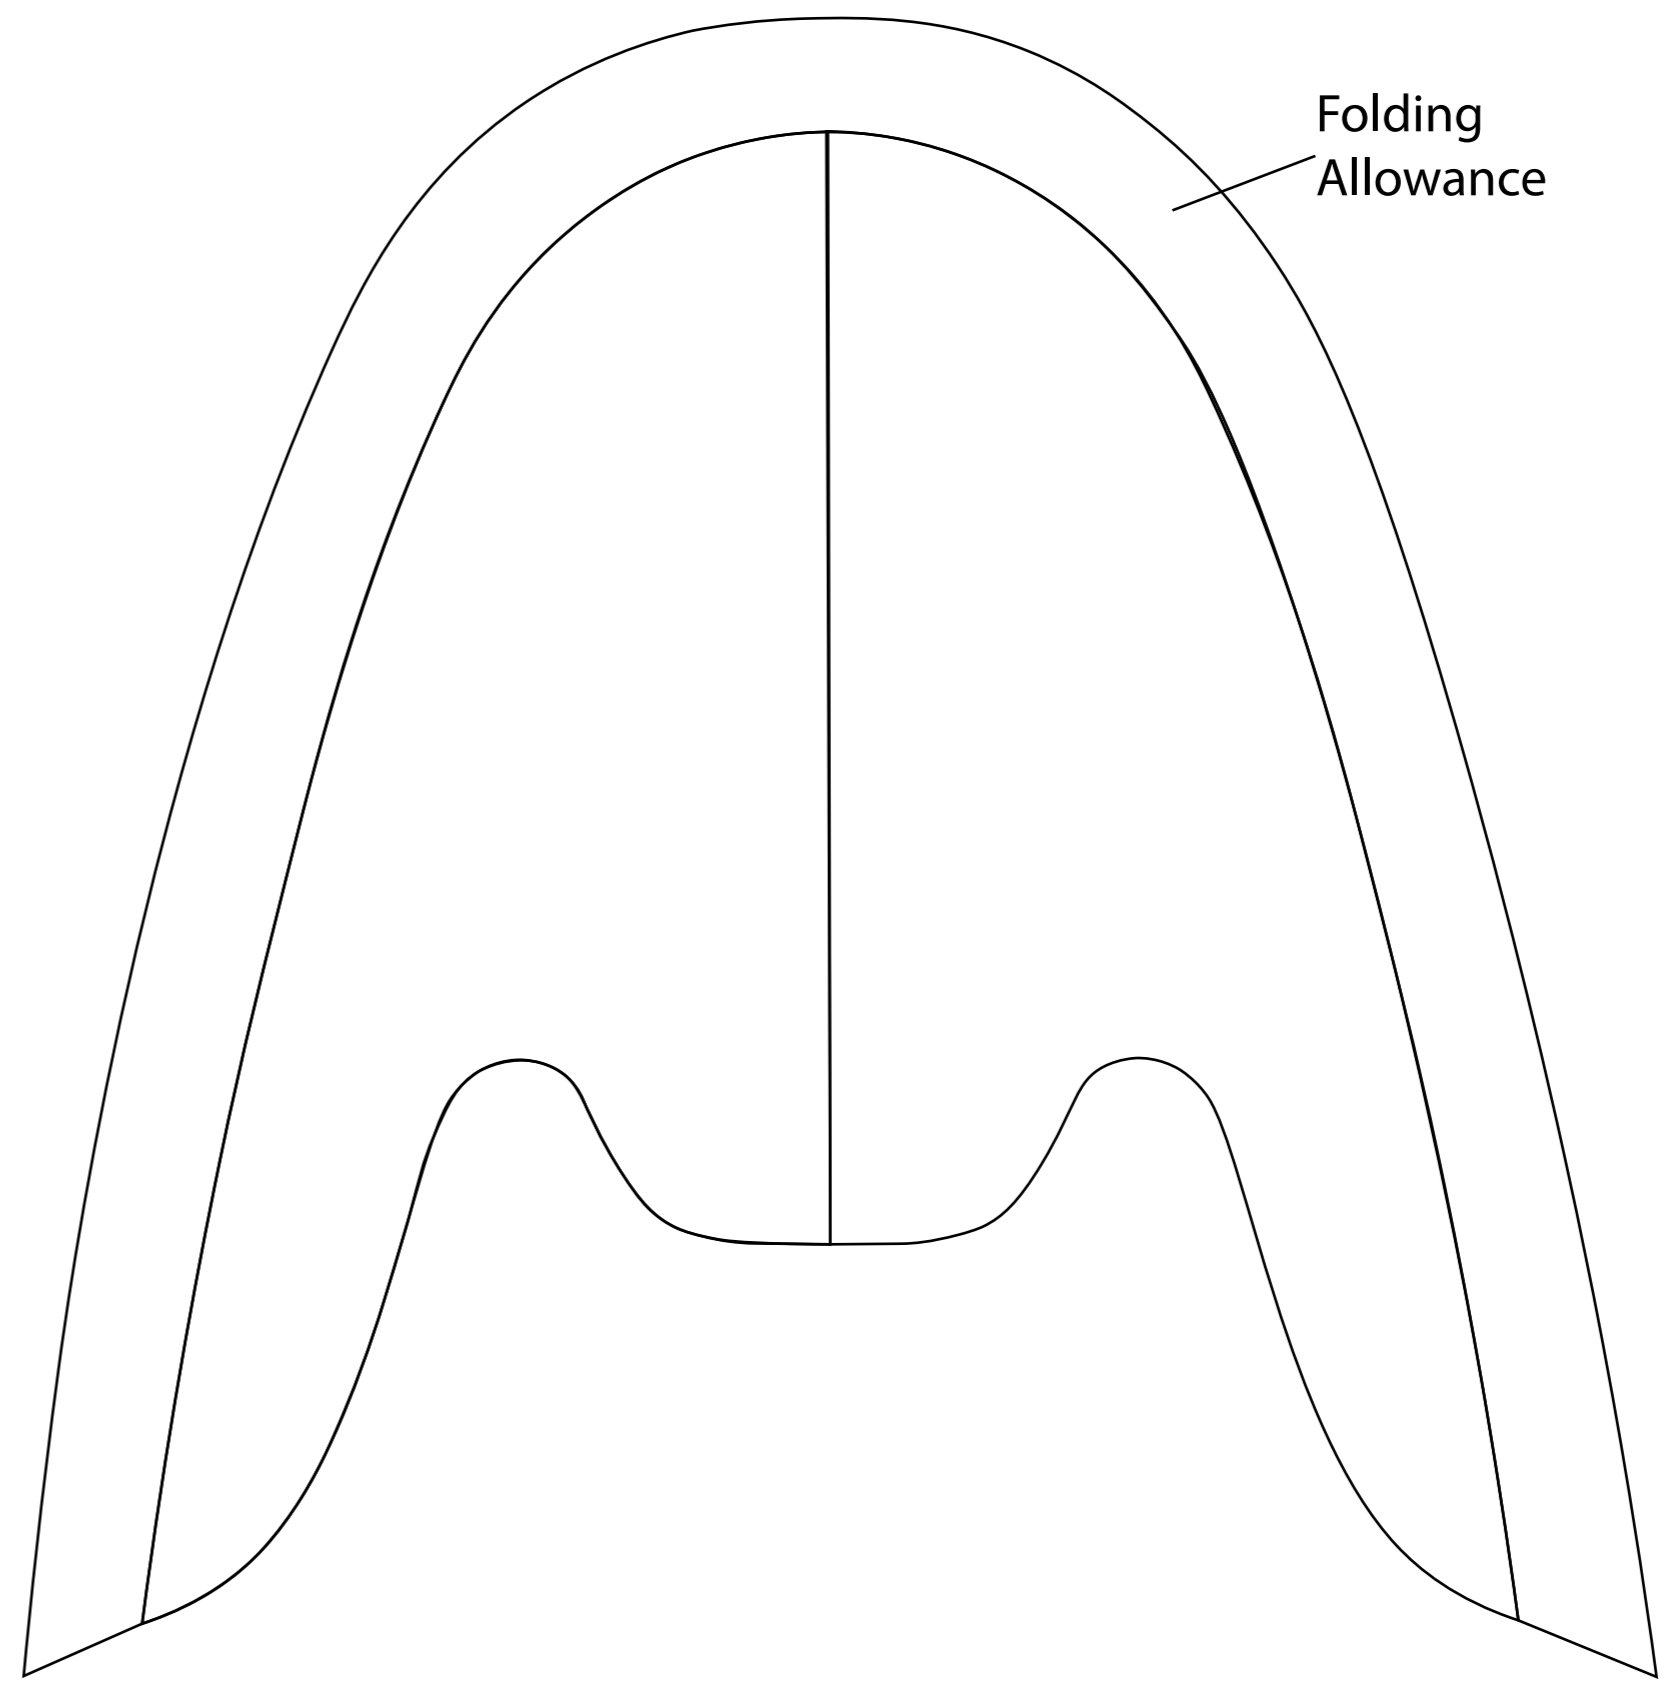

PATTERN - CAPRI MULES

SIZE- 37/38

Upper

Centre

Lining

Folding Allowance

Piping

Centre Folding Edge

Folding Allowance

Folding Allowance

Centre

PATTERN - CAPRI MULES
SIZE- 39/40

Upper

Linning

Piping

PATTERN - CAPRI MULES