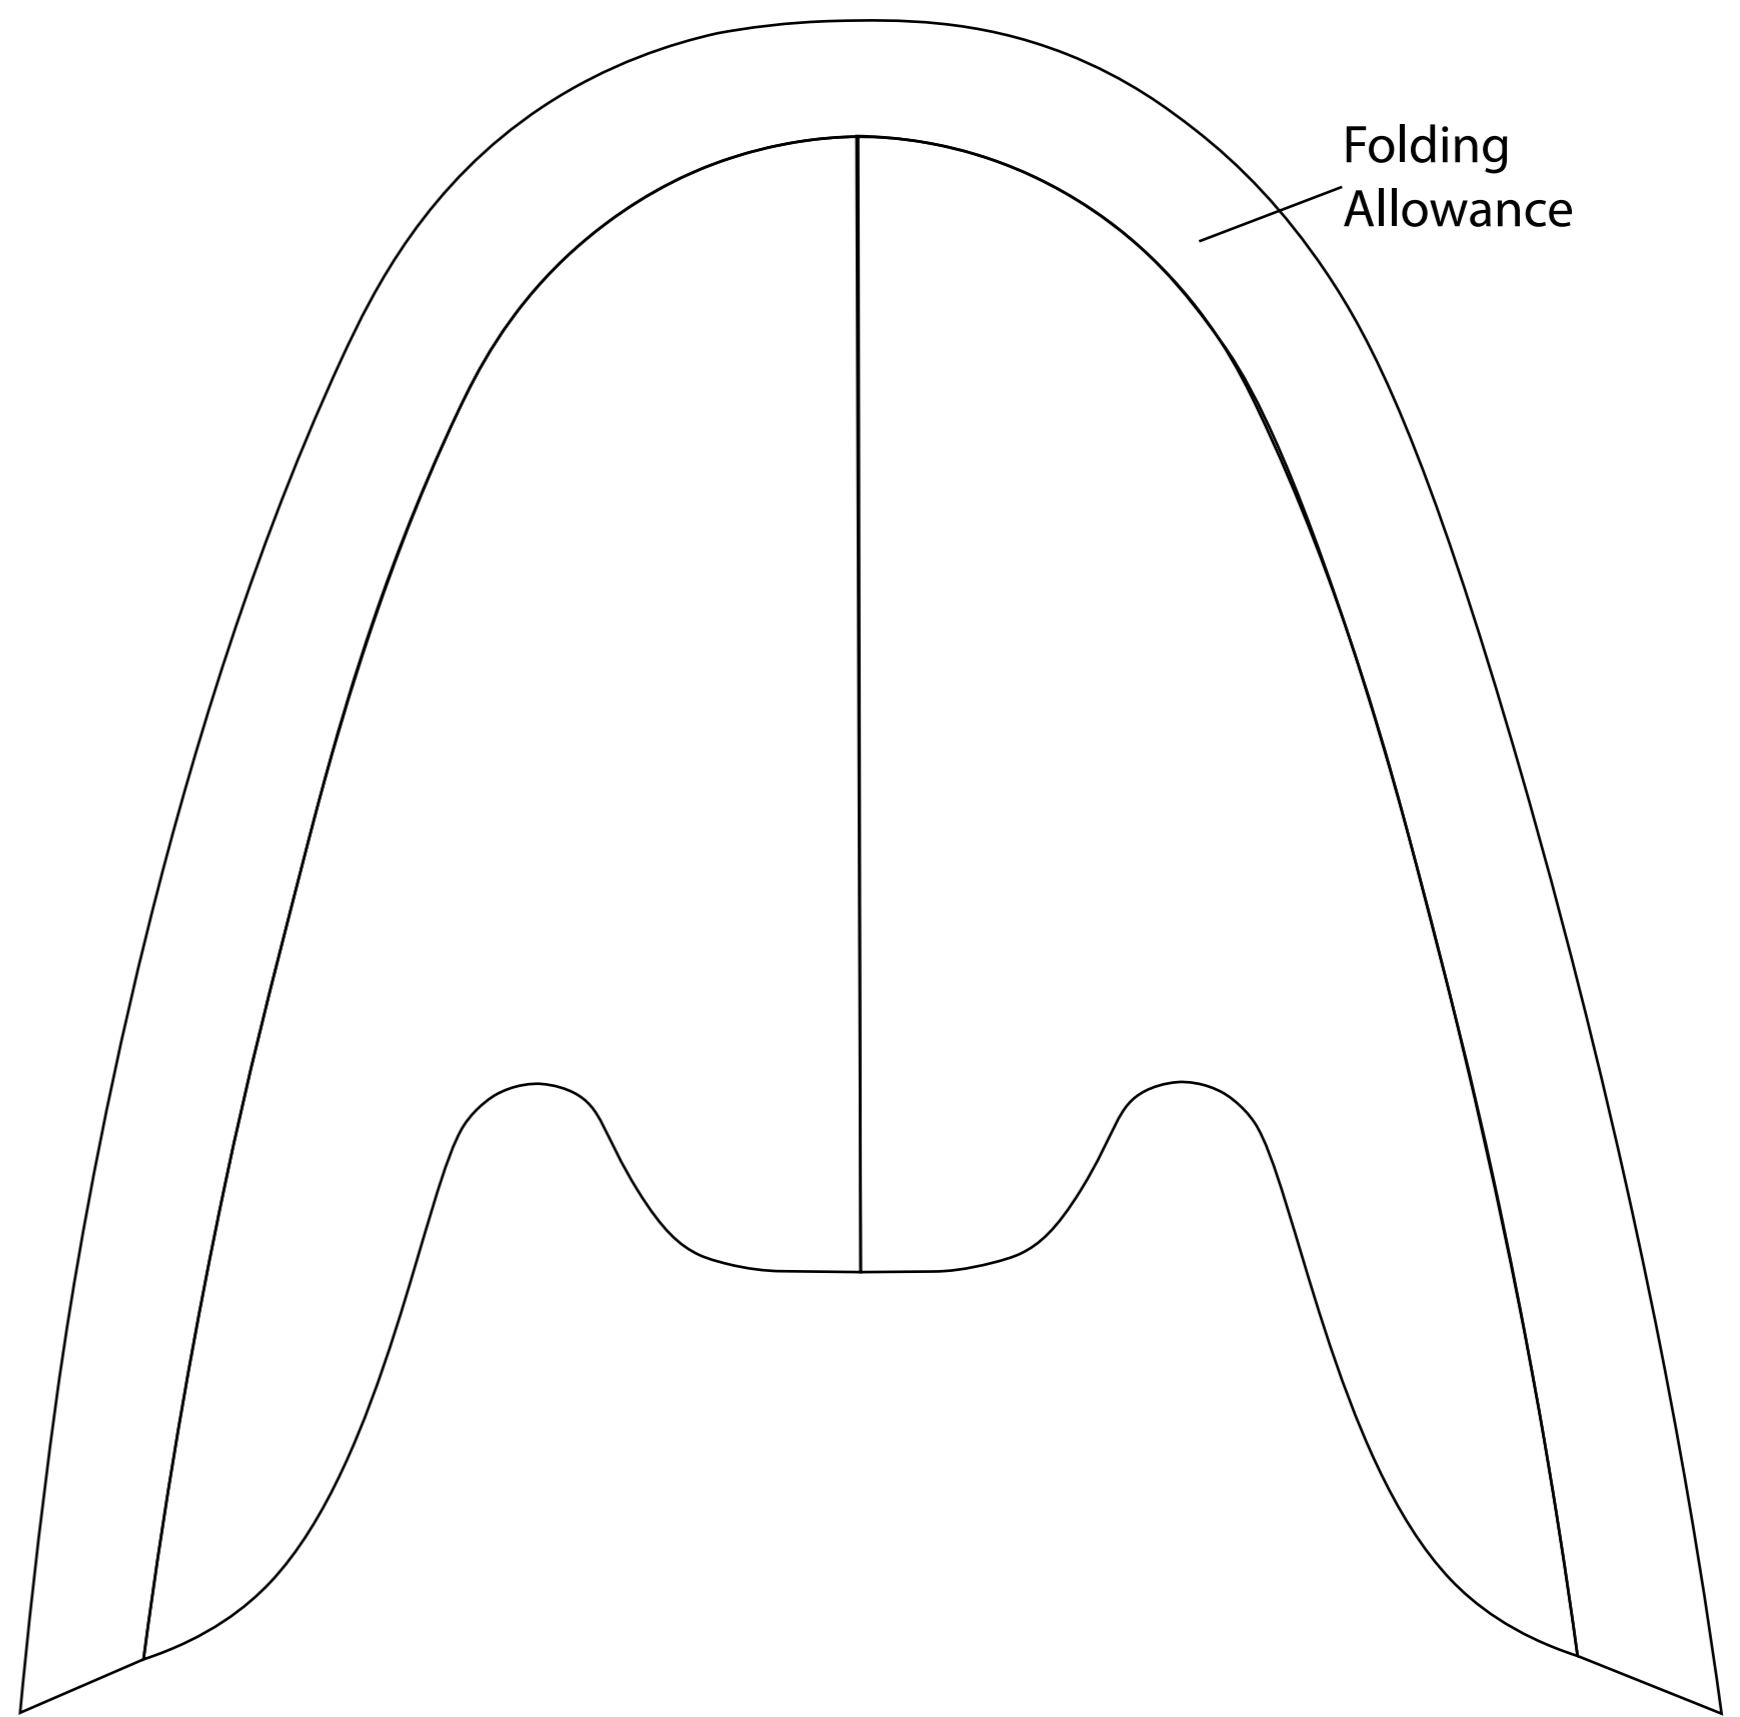

PATTERN - CAPRI MULES

SIZE- 41/42

Lining