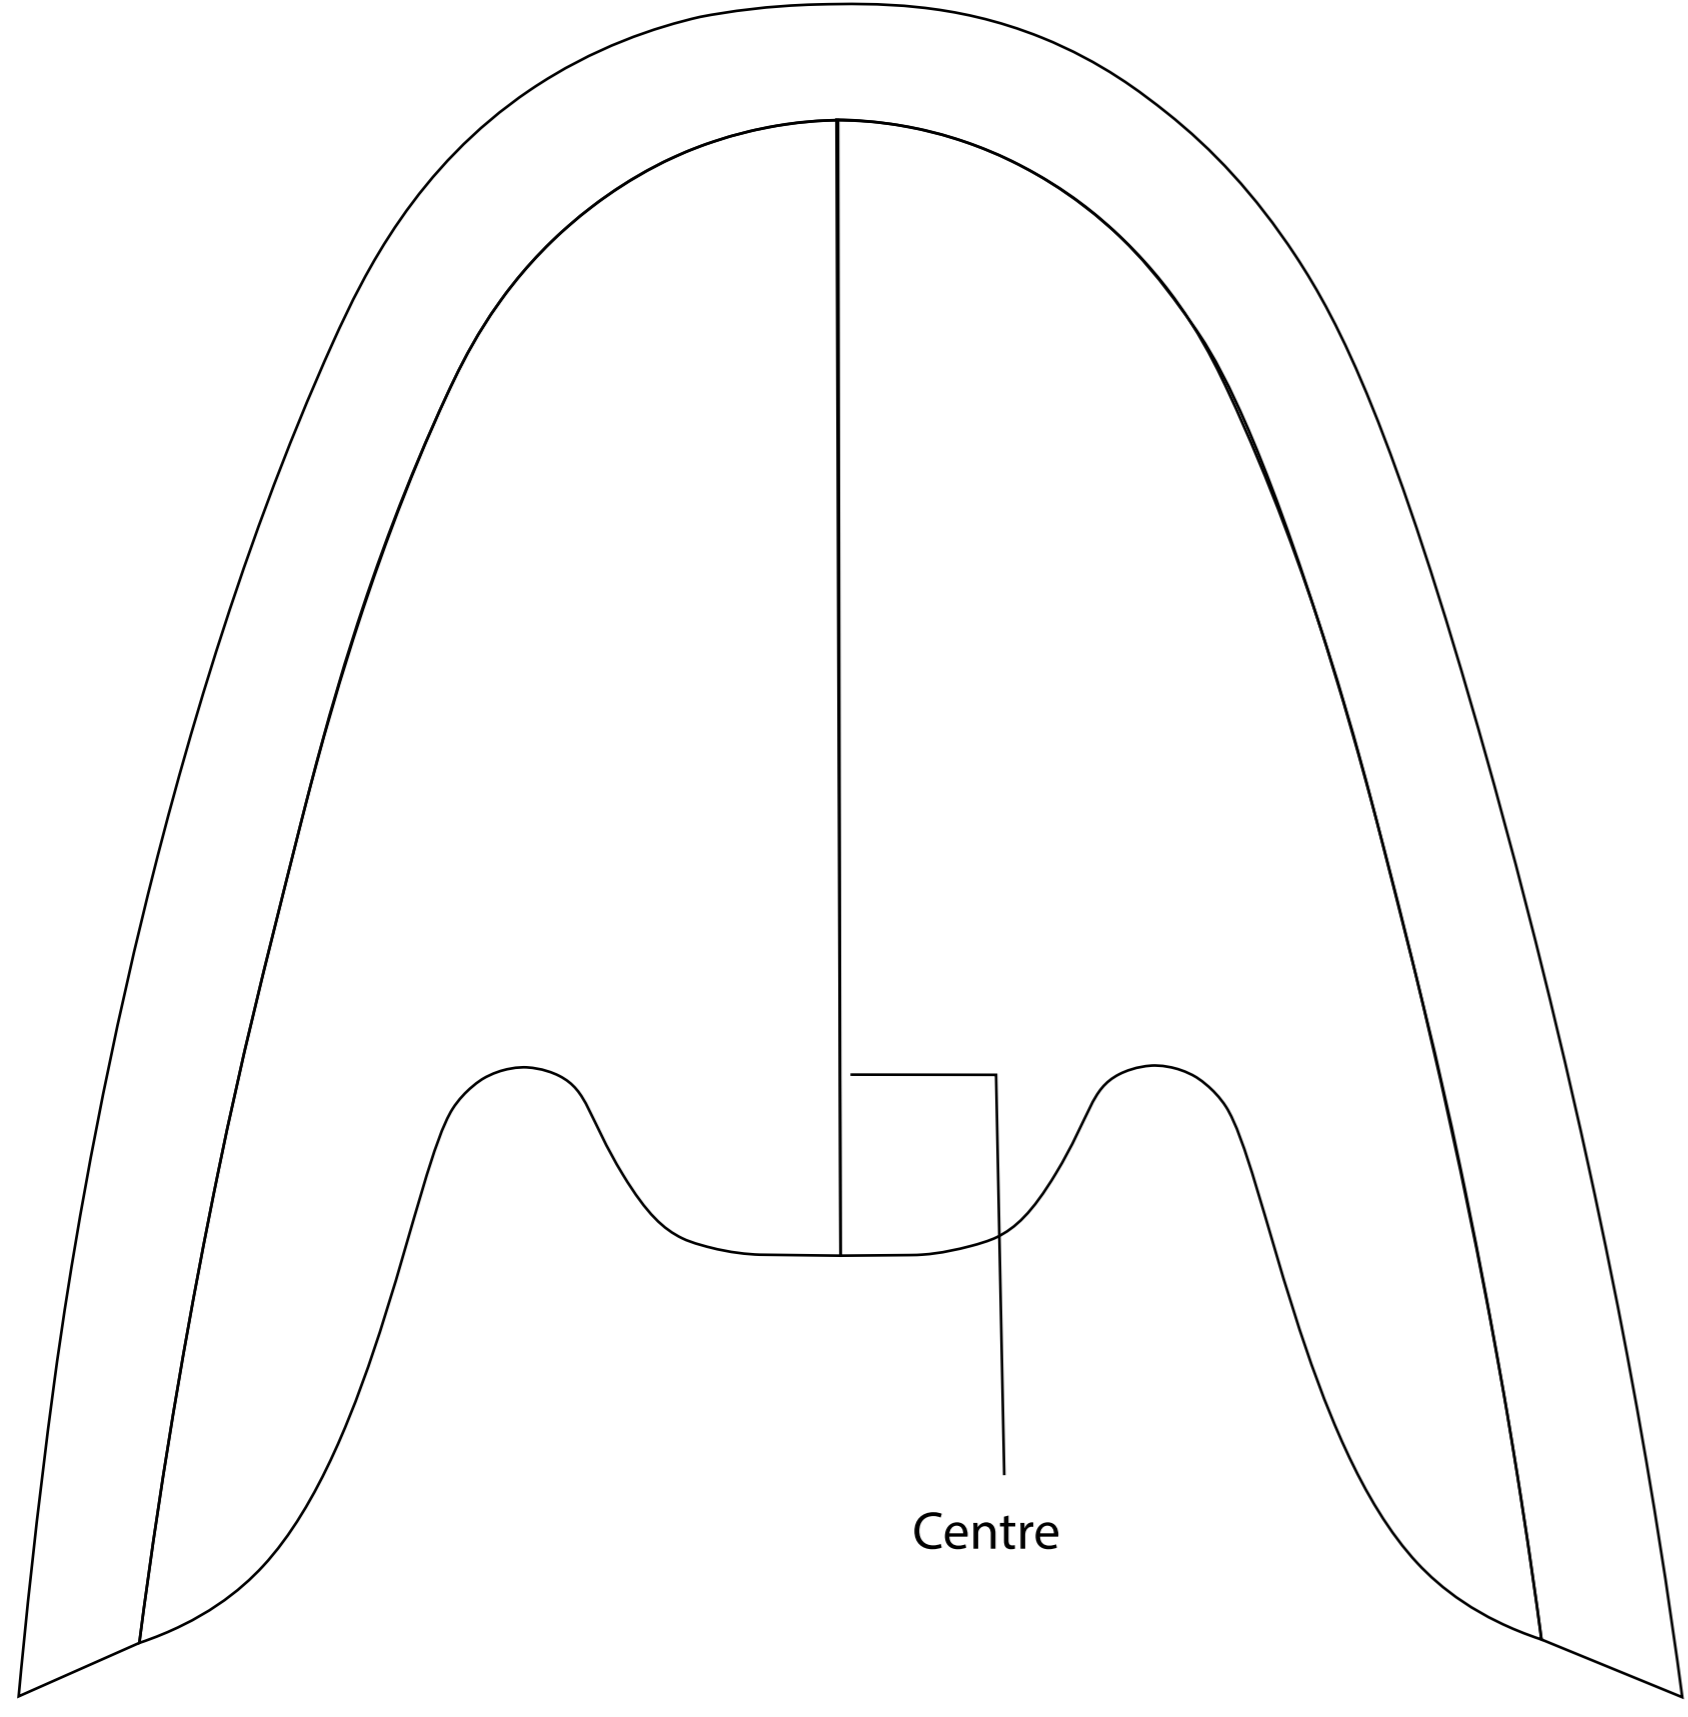

PATTERN - CAPRI MULES

SIZE- 37/38

Upper

Centre

Lining

Folding Allowance

Piping

Centre Folding Edge

Folding Allowance

Folding Allowance

Centre

PATTERN - CAPRI MULES
SIZE- 39/40

Upper

Linning

Piping

PATTERN - CAPRI MULES

SIZE- 41/42

Upper

Lining

Piping