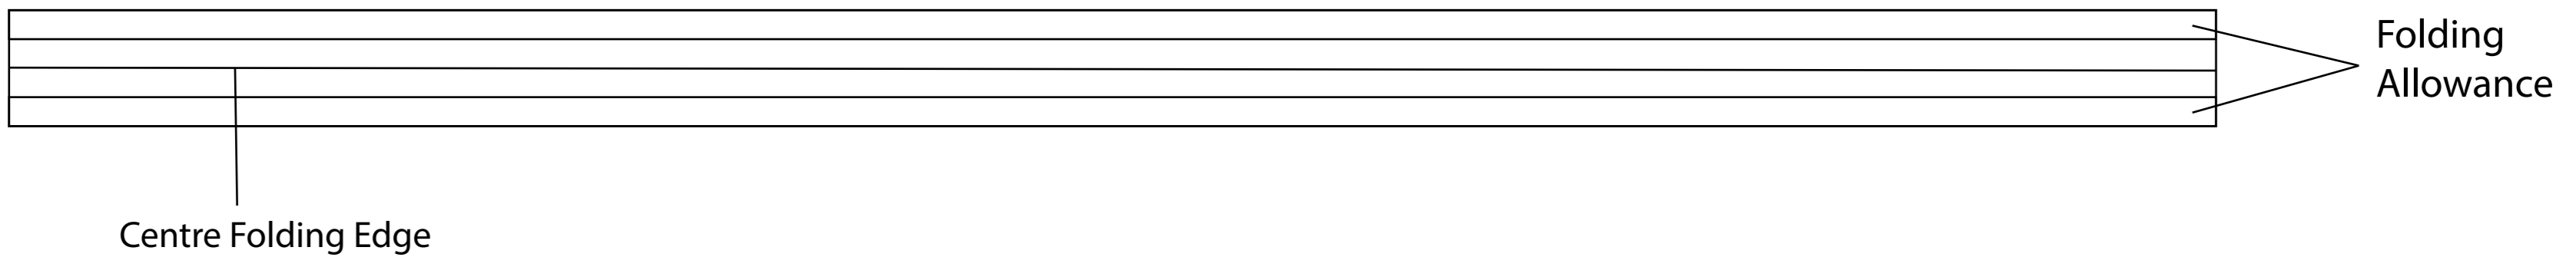

Folding Allowance

Folding Allowance

Centre

PATTERN - CAPRI MULES
SIZE- 39/40

Upper

Linning

Piping

PATTERN - CAPRI MULES