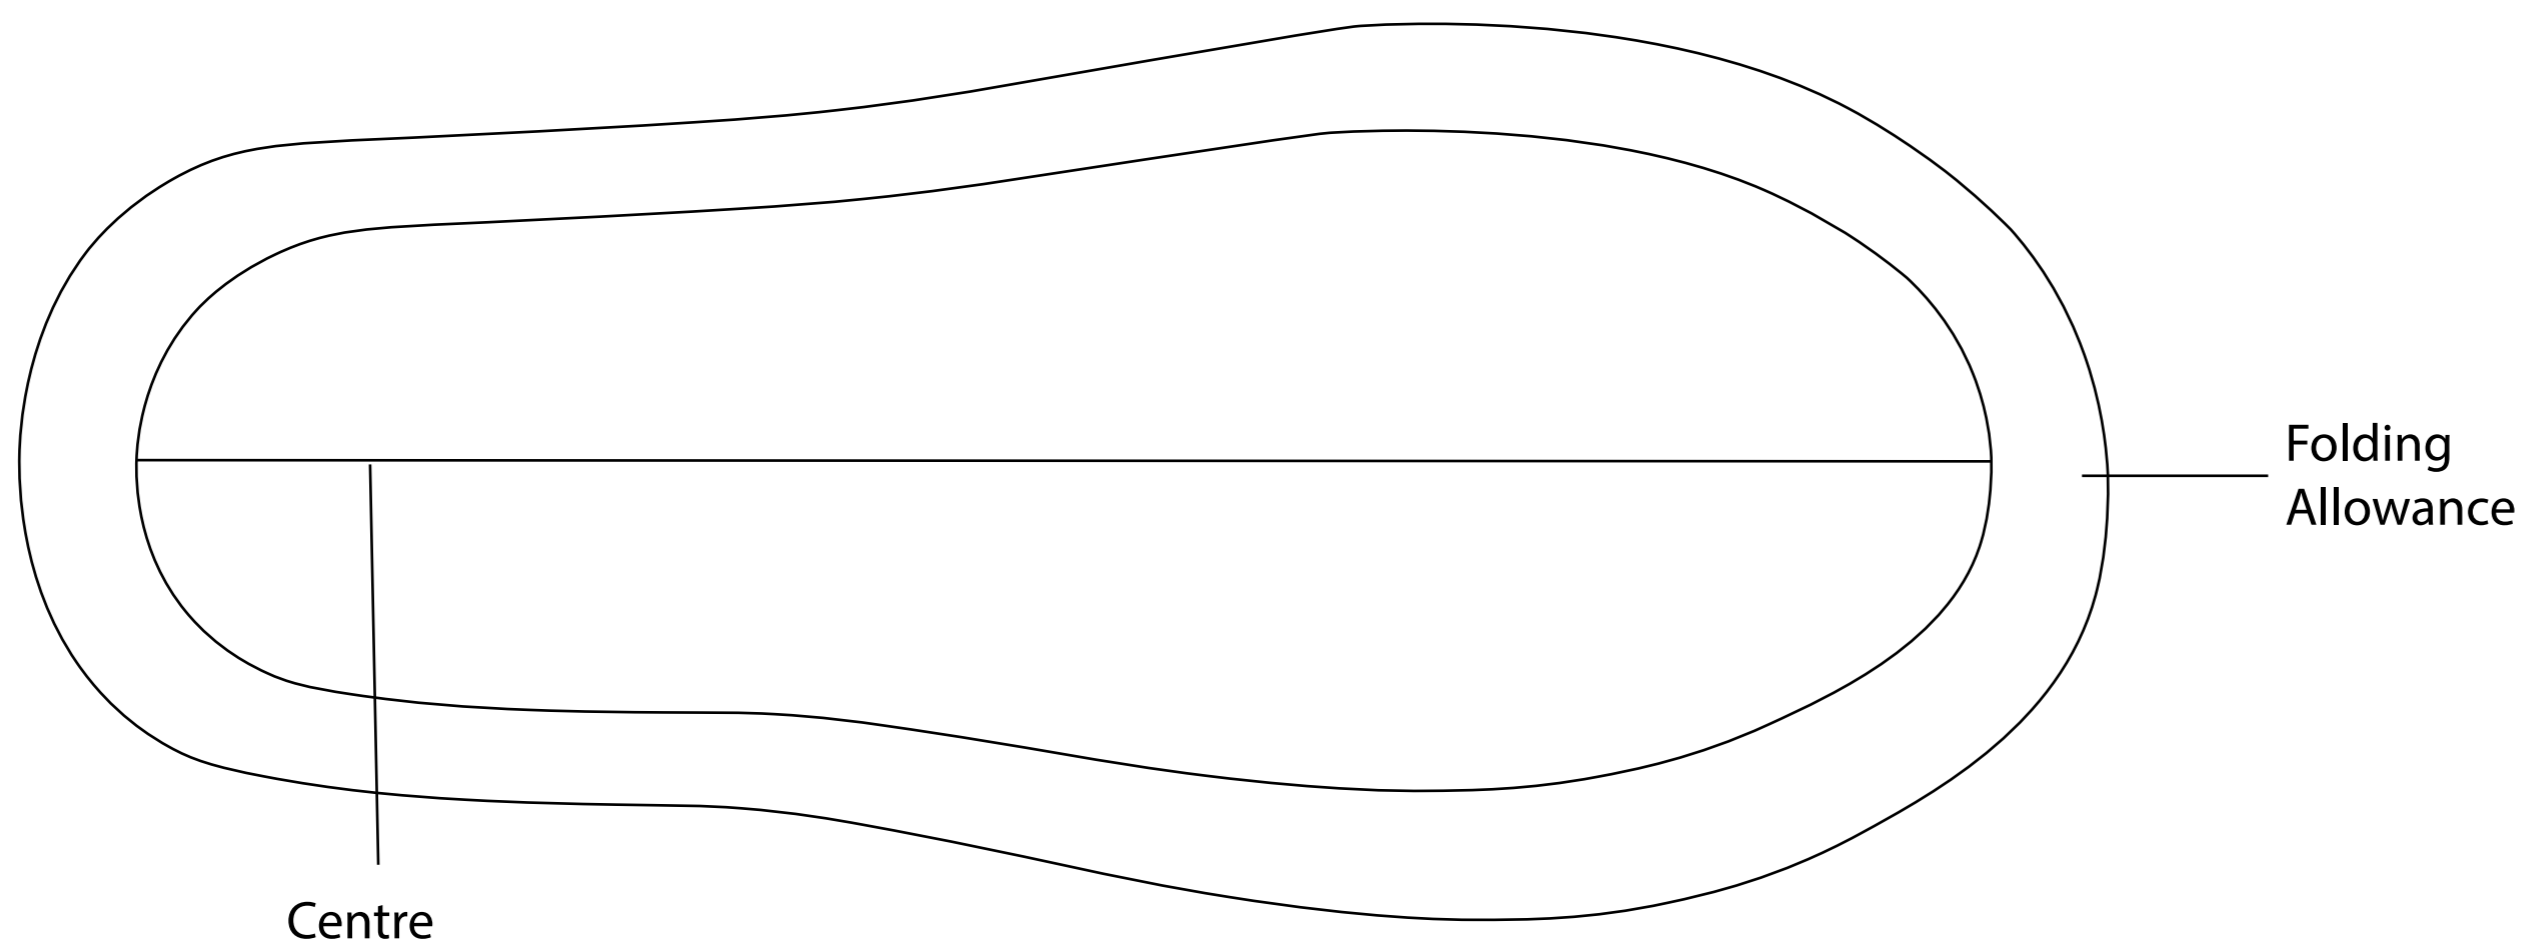

PATTERN - CAPRI MULES

SIZE- 37/38

Upper

Centre

Lining

Folding Allowance

Piping

Centre Folding Edge

Folding Allowance

Folding Allowance

Centre

PATTERN - CAPRI MULES
SIZE- 39/40

Upper

Linning

Piping

PATTERN - CAPRI MULES