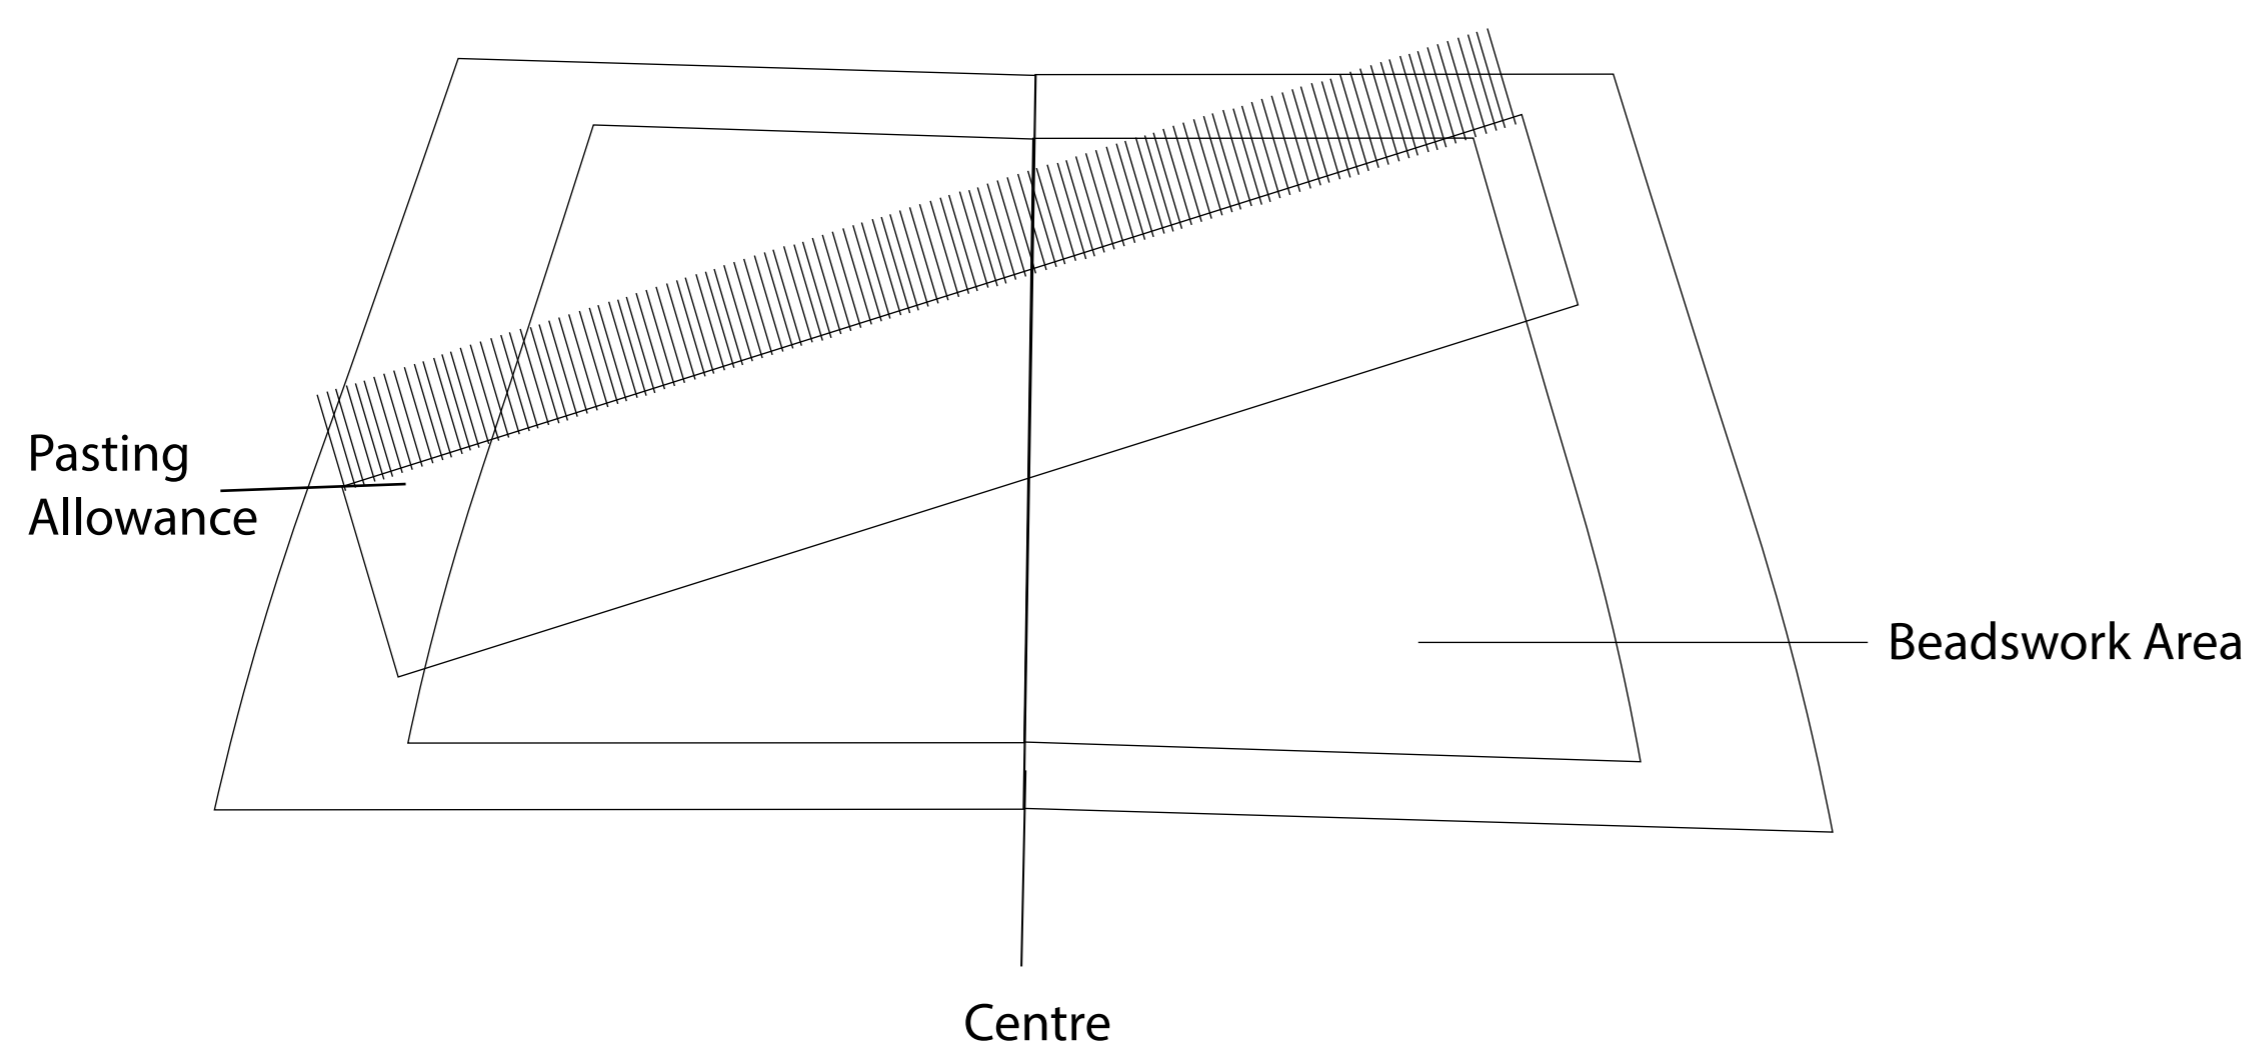

PATTERN - Avi Berry Trellis Slippers (Upper)

SIZE- 37/38

Left Side

Macrame Panel

Right Side

Bird Patch Pattern

PATTERN - Avi Berry Trellis Slippers (Lining)

SIZE- 37/38

UPPER

INSOLE

PATTERN - Avi Berry Trellis Slippers (Upper)

SIZE- 39/40

Left Side

Macrame Panel

Right Side

Bird Patch Pattern

PATTERN - Cozy Maple Mules (Lining)

SIZE- 39/40

UPPER

INSOLE

PATTERN - Avi Berry Trellis Slippers (Upper)

SIZE- 41/42

Left Side

Macrame Panel