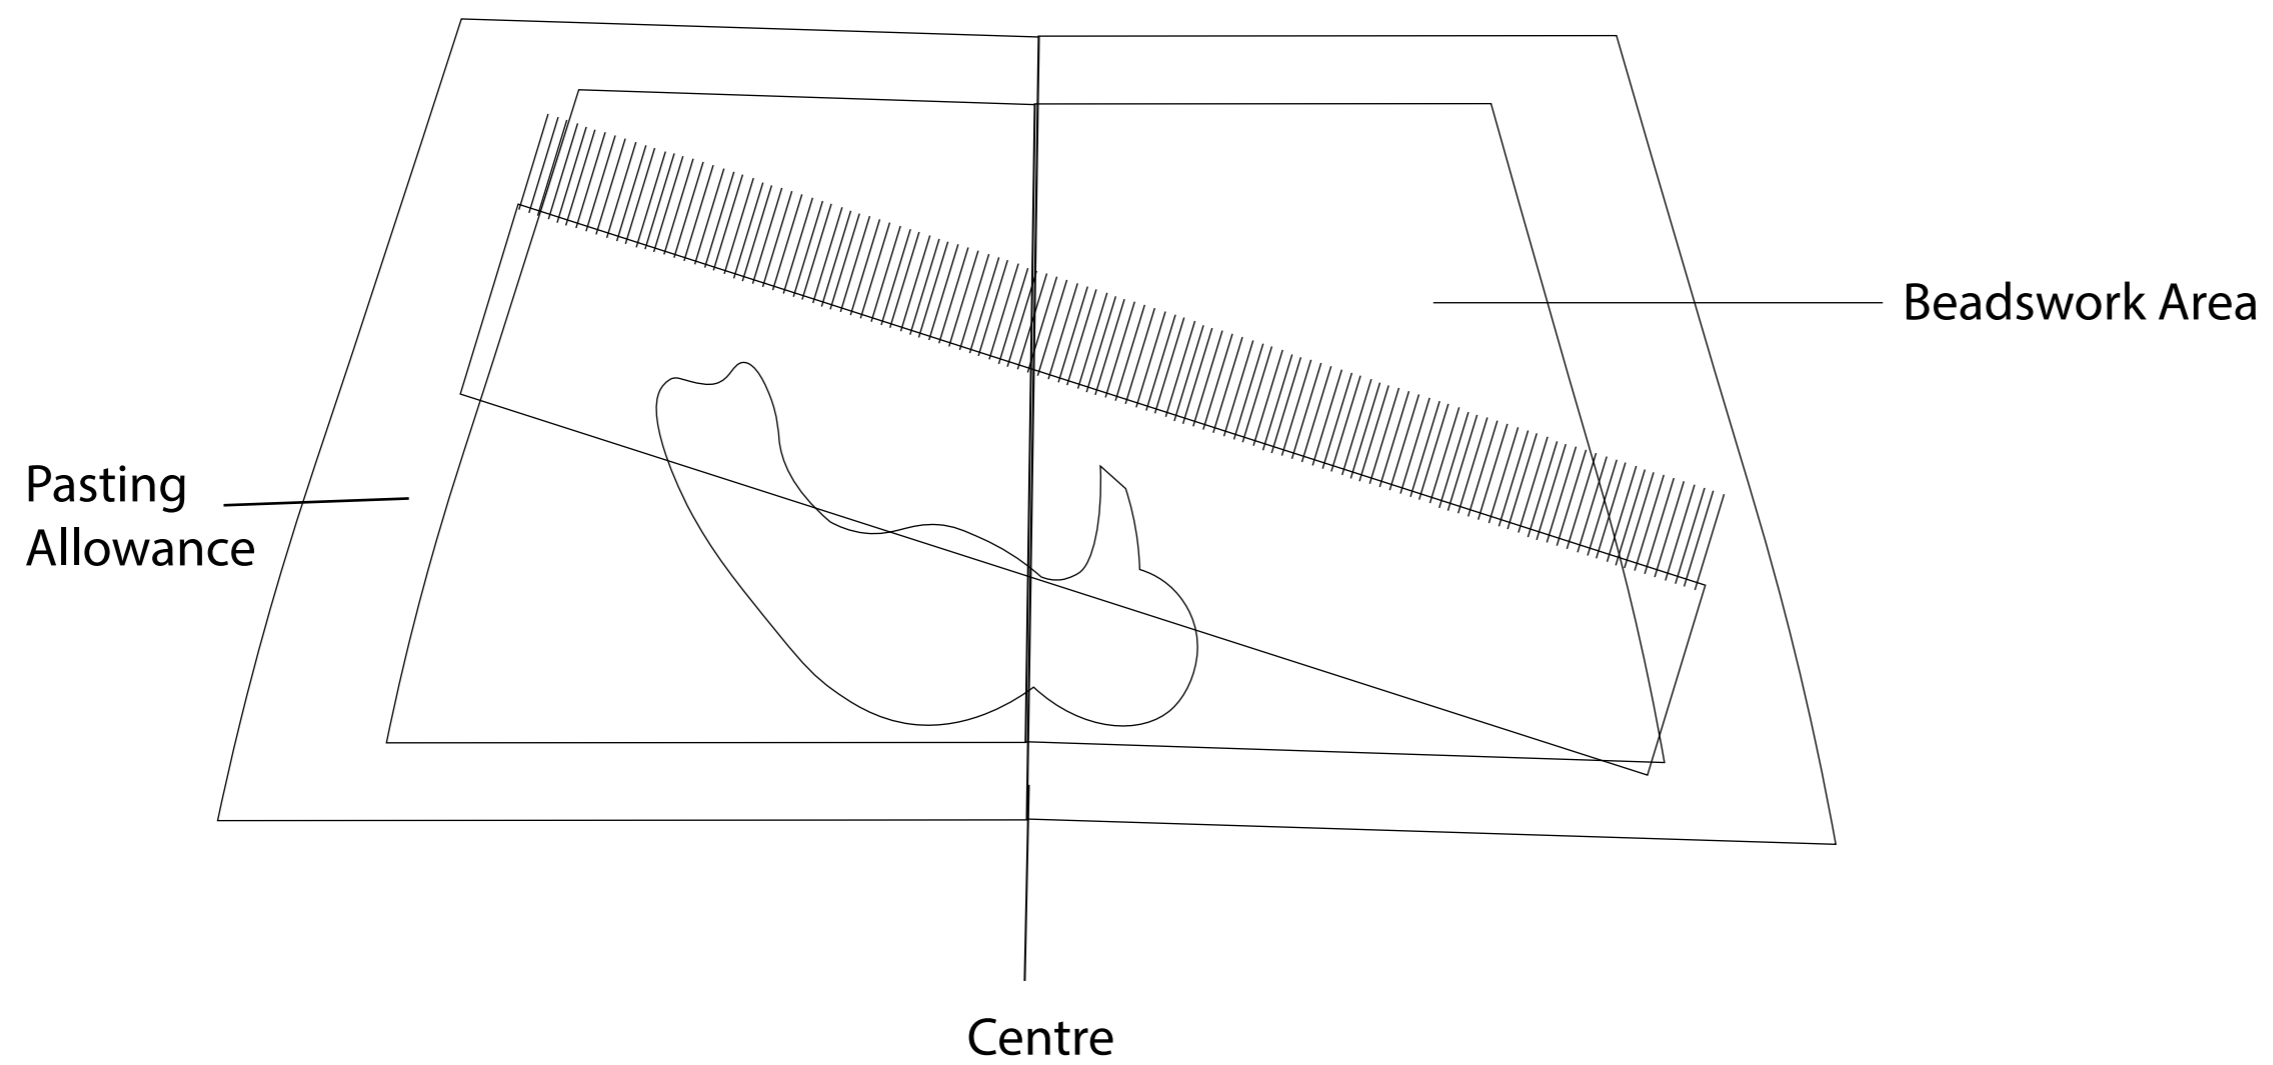

PATTERN - Avi Berry Trellis Slippers (Upper)

SIZE- 37/38

Left Side

Macrame Panel

Right Side

Bird Patch Pattern

PATTERN - Avi Berry Trellis Slippers (Lining)

SIZE- 37/38

PATTERN - Cozy Maple Mules (Lining)

SIZE- 39/40

UPPER

INSOLE

PATTERN - Avi Berry Trellis Slippers (Upper)

SIZE- 41/42

Left Side

Macrame Panel

Right Side

Bird Patch Pattern

PATTERN - Avi Berry Trellis Slippers (Lining)

SIZE- 41/42

UPPER

INSOLE