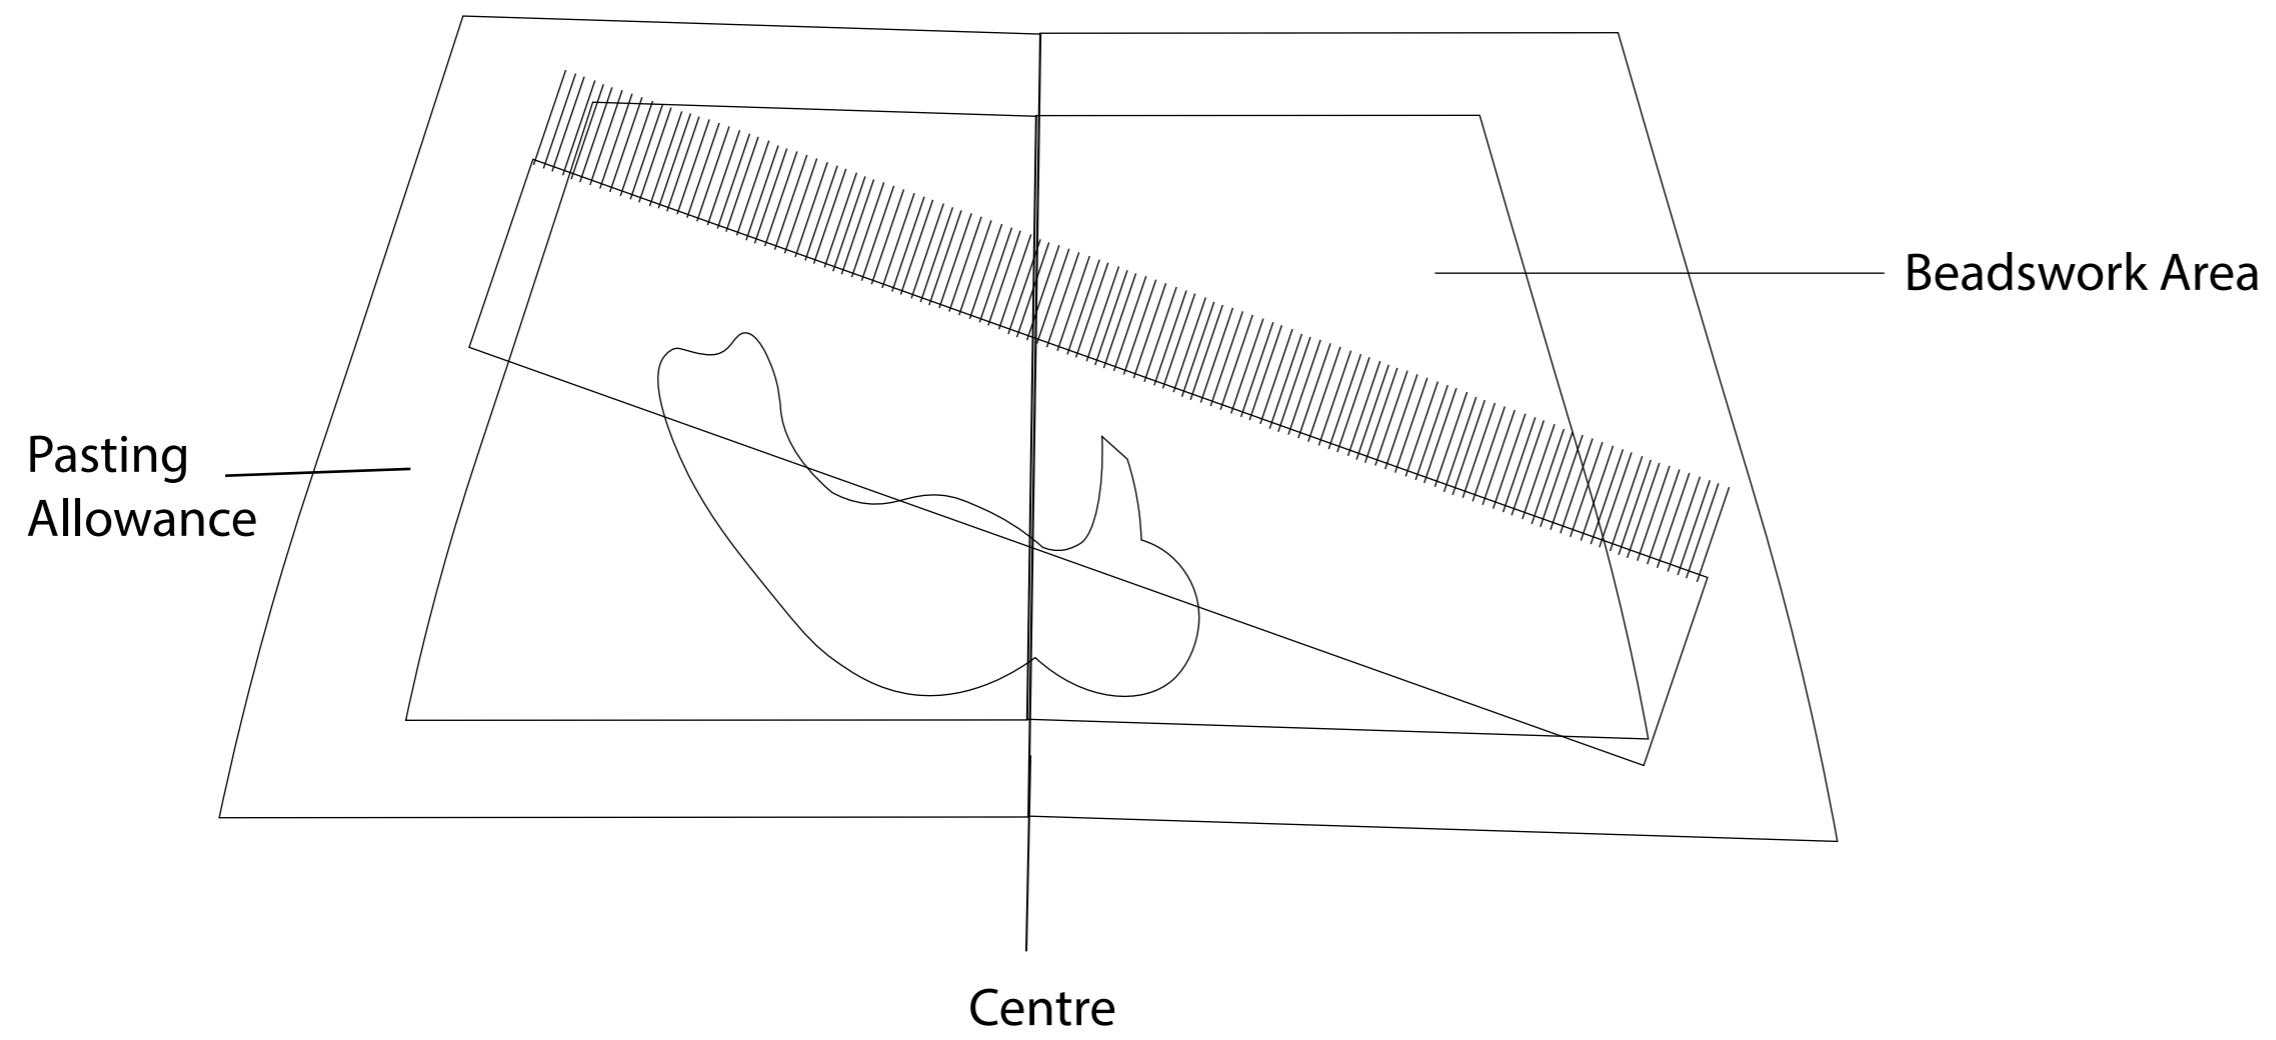

PATTERN - Avi Berry Trellis Slippers (Upper)

SIZE- 37/38

Left Side

Macrame Panel

Right Side

Bird Patch Pattern

PATTERN - Avi Berry Trellis Slippers (Lining)

SIZE- 37/38

UPPER

INSOLE

PATTERN - Avi Berry Trellis Slippers (Upper)

SIZE- 39/40

Left Side

Macrame Panel

Right Side

Bird Patch Pattern

PATTERN - Cozy Maple Mules (Lining)

SIZE- 39/40

UPPER

INSOLE

PATTERN - Avi Berry Trellis Slippers (Upper)

SIZE- 41/42

Left Side

Macrame Panel