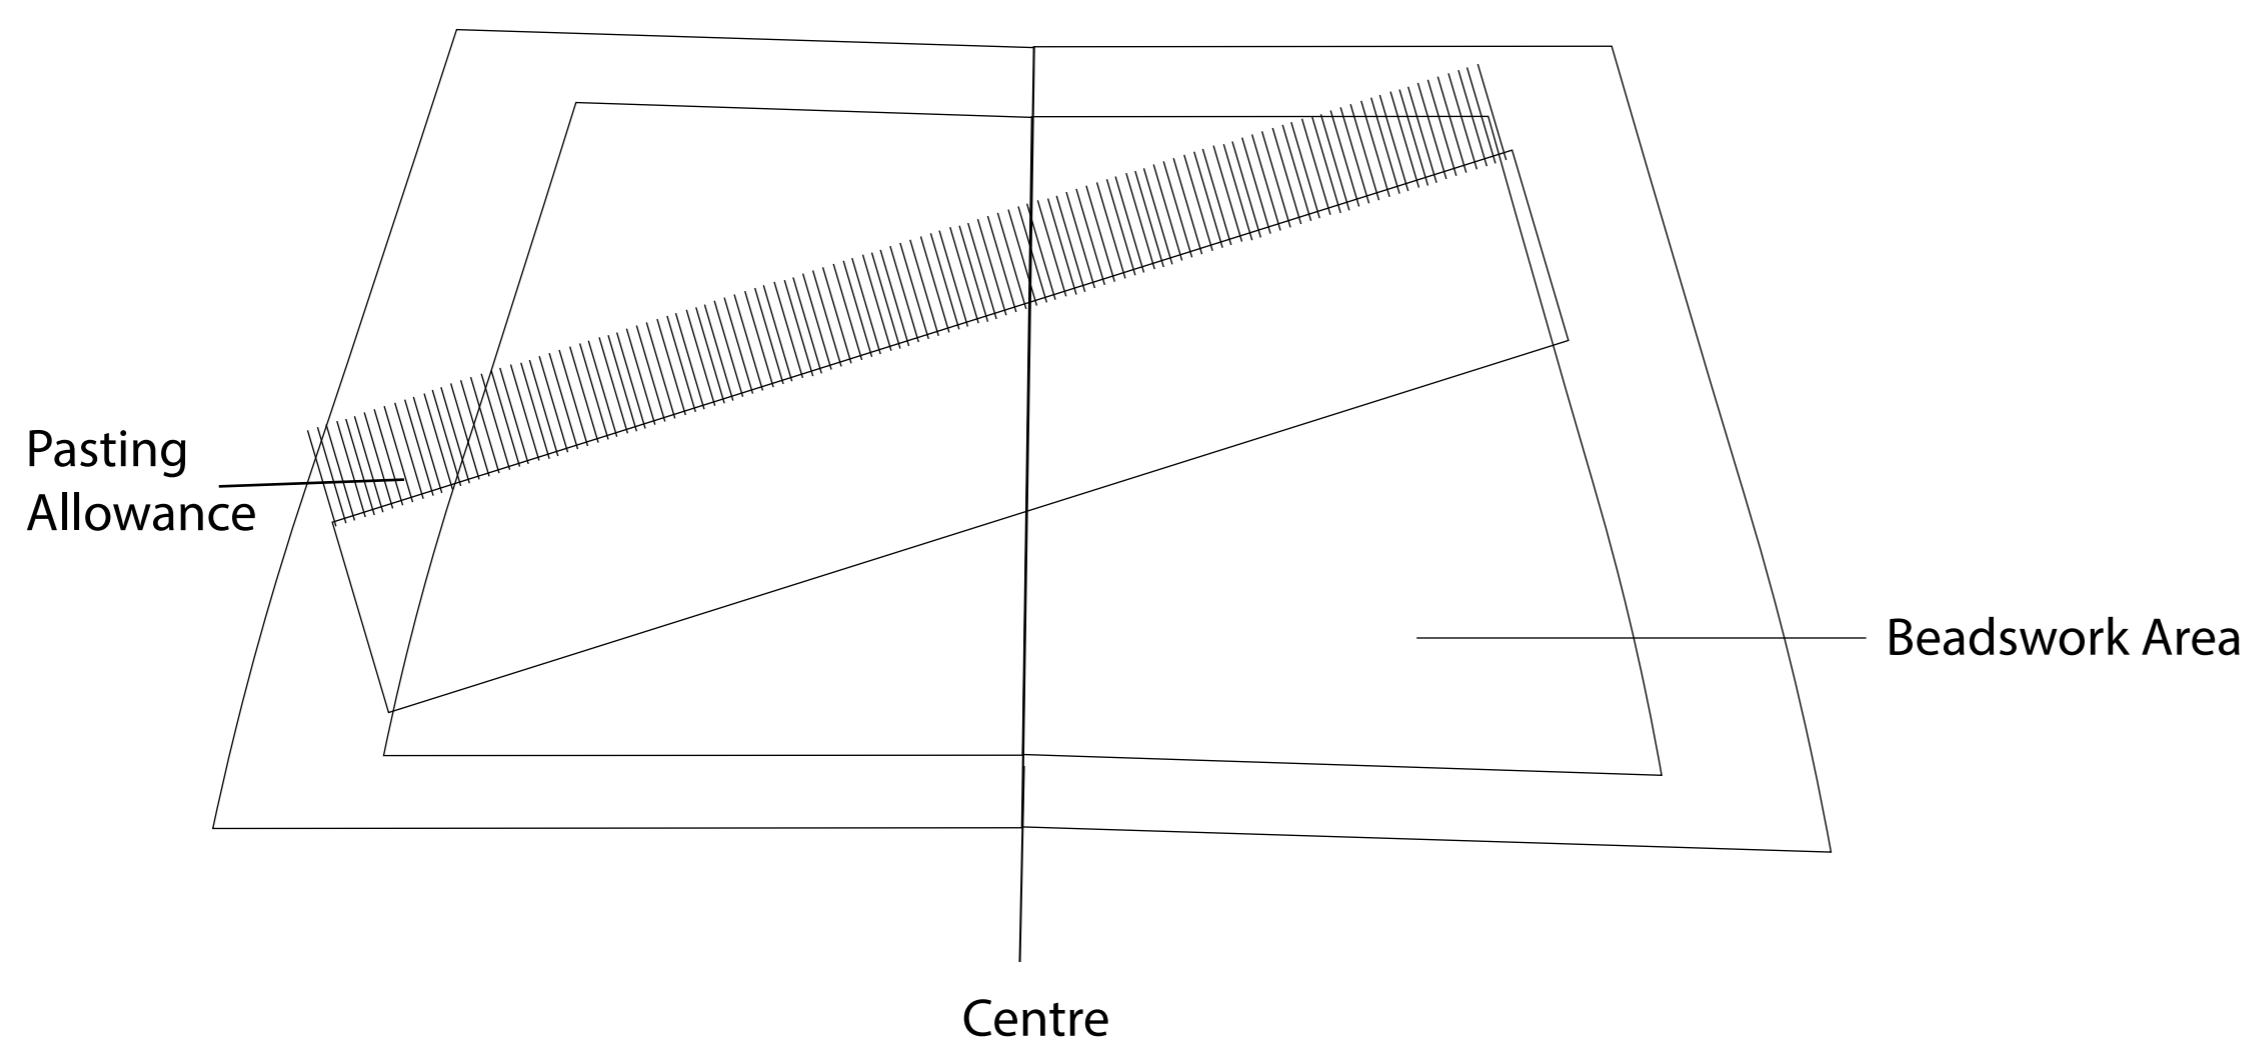

PATTERN - Avi Berry Trellis Slippers (Upper)

SIZE- 37/38

Left Side

Macrame Panel

Right Side

Bird Patch Pattern

PATTERN - Avi Berry Trellis Slippers (Lining)

SIZE- 37/38

PATTERN - Cozy Maple Mules (Lining)

SIZE- 39/40

UPPER

INSOLE

PATTERN - Avi Berry Trellis Slippers (Upper)

SIZE- 41/42

Left Side

Macrame Panel

Right Side

Bird Patch Pattern

PATTERN - Avi Berry Trellis Slippers (Lining)

SIZE- 41/42

UPPER

INSOLE