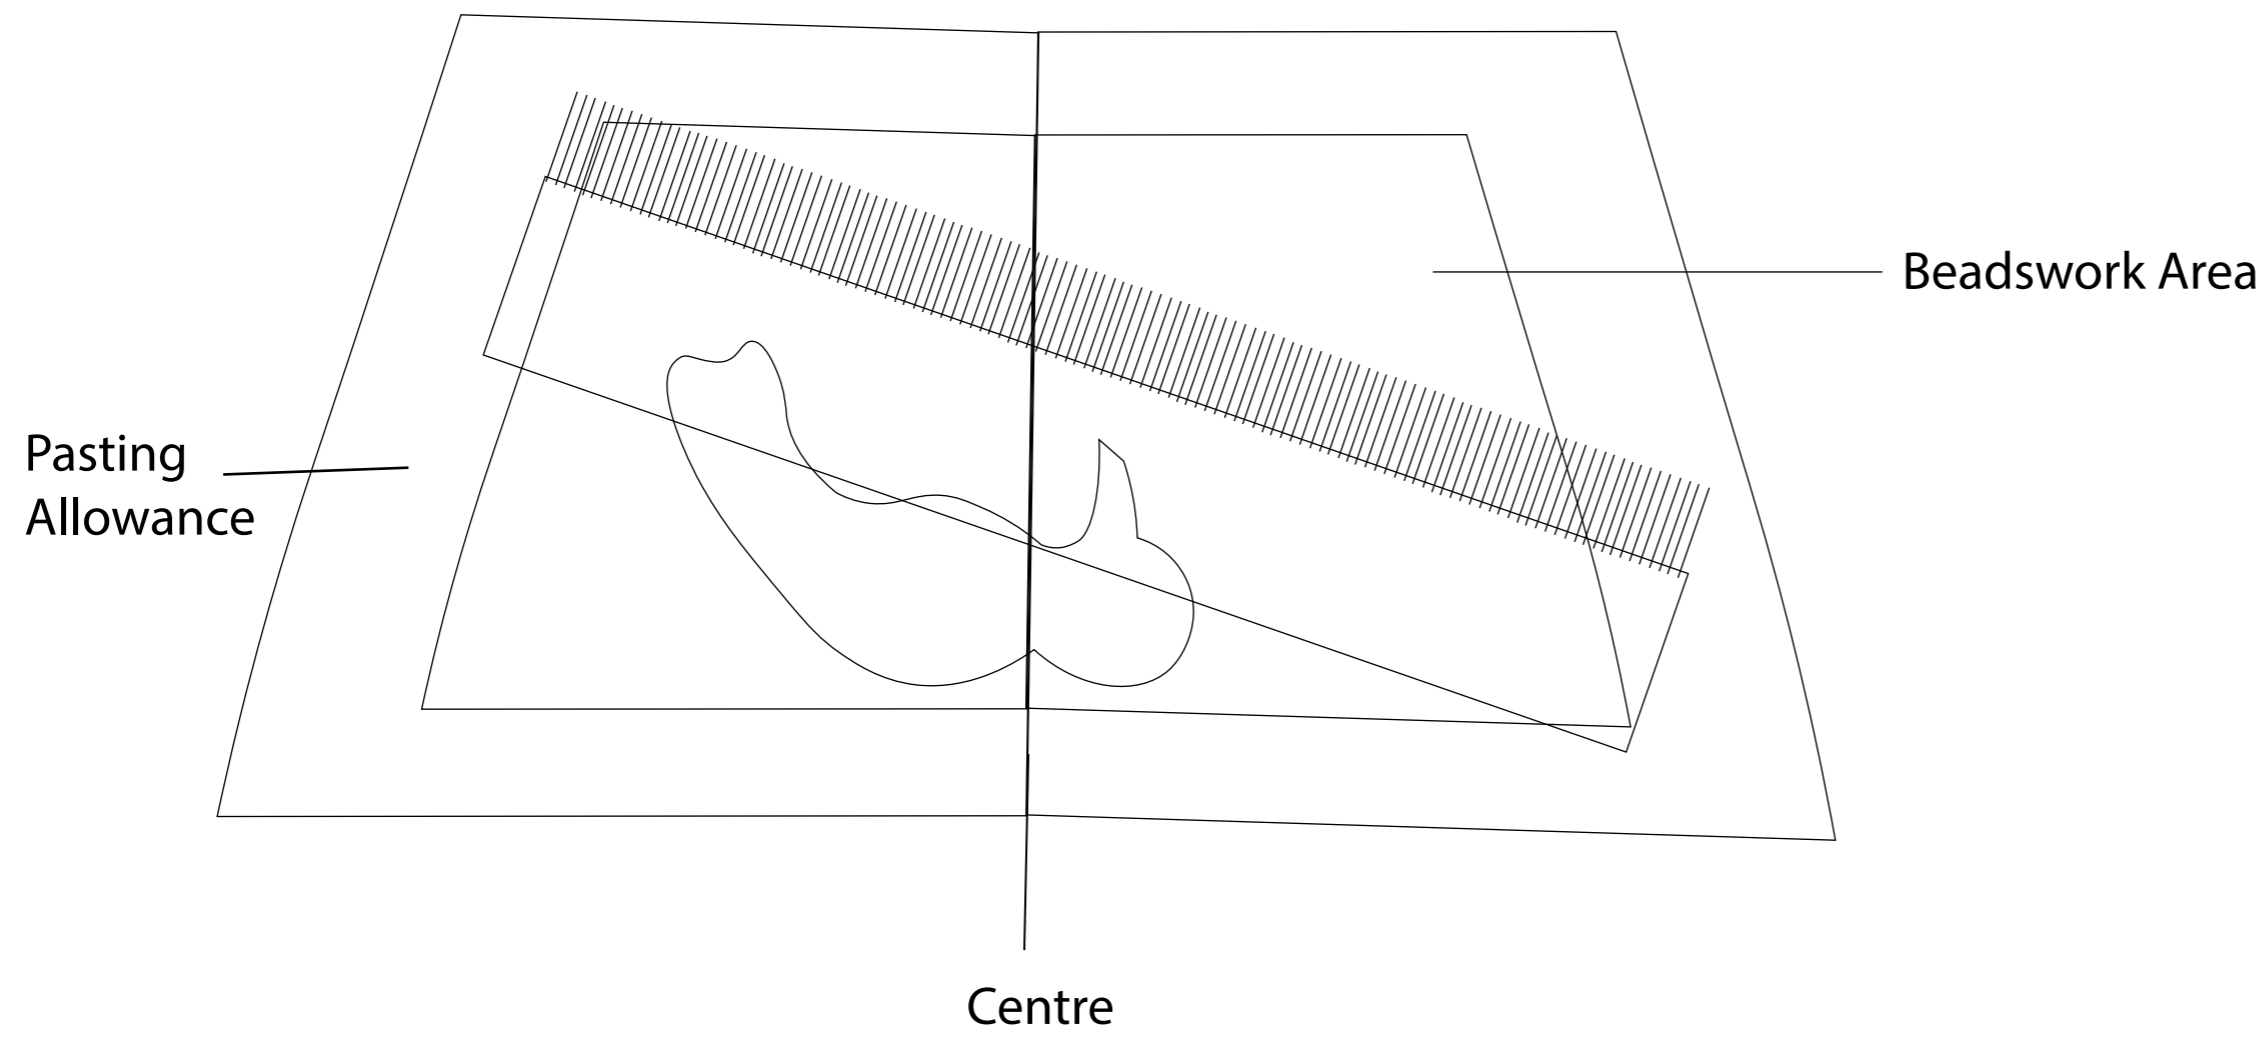

PATTERN - Avi Berry Trellis Slippers (Upper)

SIZE- 37/38

Left Side

Macrame Panel

Right Side

Bird Patch Pattern

PATTERN - Avi Berry Trellis Slippers (Lining)

SIZE- 37/38

UPPER

INSOLE

PATTERN - Avi Berry Trellis Slippers (Upper)

SIZE- 39/40

Left Side

Macrame Panel

Right Side

Bird Patch Pattern

PATTERN - Cozy Maple Mules (Lining)

SIZE- 39/40

UPPER

INSOLE

PATTERN - Avi Berry Trellis Slippers (Upper)

SIZE- 41/42

Left Side

Macrame Panel