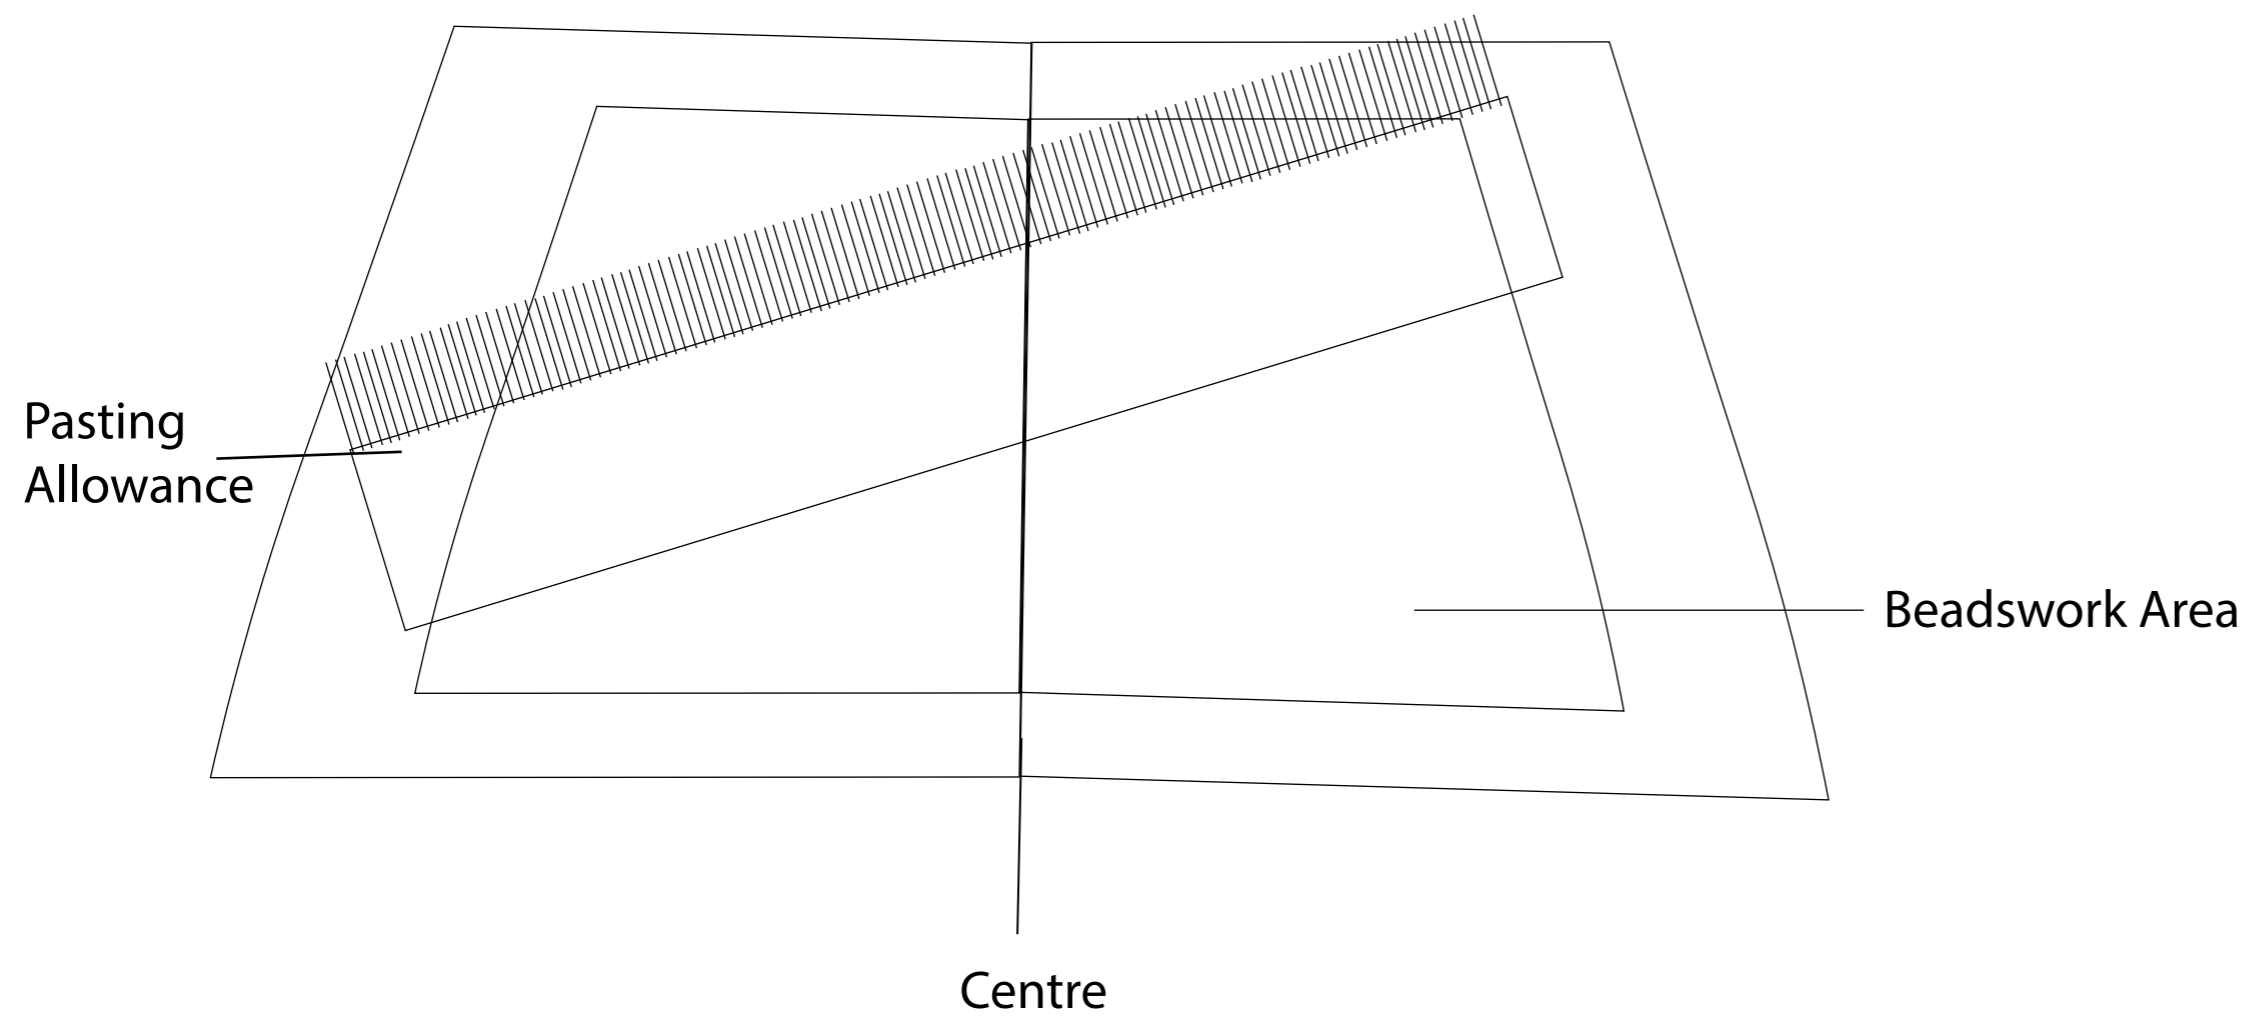

PATTERN - Avi Berry Trellis Slippers (Upper)

SIZE- 37/38

Left Side

Macrame Panel

Right Side

Bird Patch Pattern

PATTERN - Avi Berry Trellis Slippers (Lining)

SIZE- 37/38

UPPER

INSOLE

PATTERN - Avi Berry Trellis Slippers (Upper)

SIZE- 39/40

Left Side

Macrame Panel

Right Side

Bird Patch Pattern

PATTERN - Cozy Maple Mules (Lining)

SIZE- 39/40

UPPER

INSOLE

PATTERN - Avi Berry Trellis Slippers (Upper)

SIZE- 41/42

Left Side

Macrame Panel